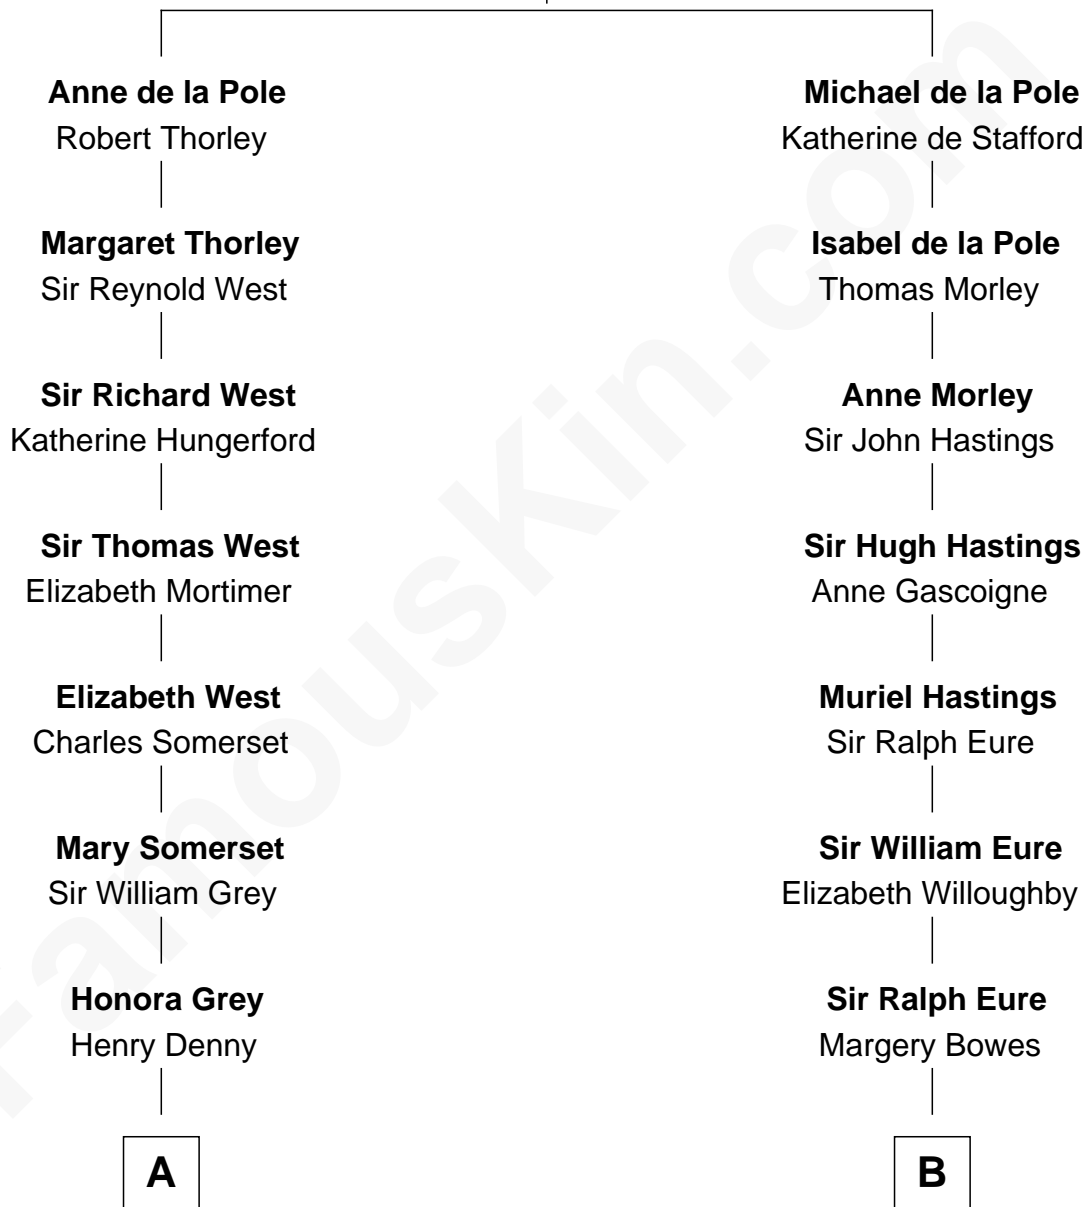

FamousKin.com Relationship Chart of

Sarah Ferguson

Duchess of York

19th cousin 2 times removed of

Queen Elizabeth II

Queen of the United Kingdom

Sir Michael de la Pole

Katherine Wingfield

C

Louisa Jane Hamilton

William Henry Walter Montagu-Douglas-Scott

Herbert Andrew Montagu-Douglas-Scott

Marie Josephine Edwards

Marian Louisa Montagu-Douglas-Scott

Andrew Henry Ferguson

Ronald Ivor Ferguson