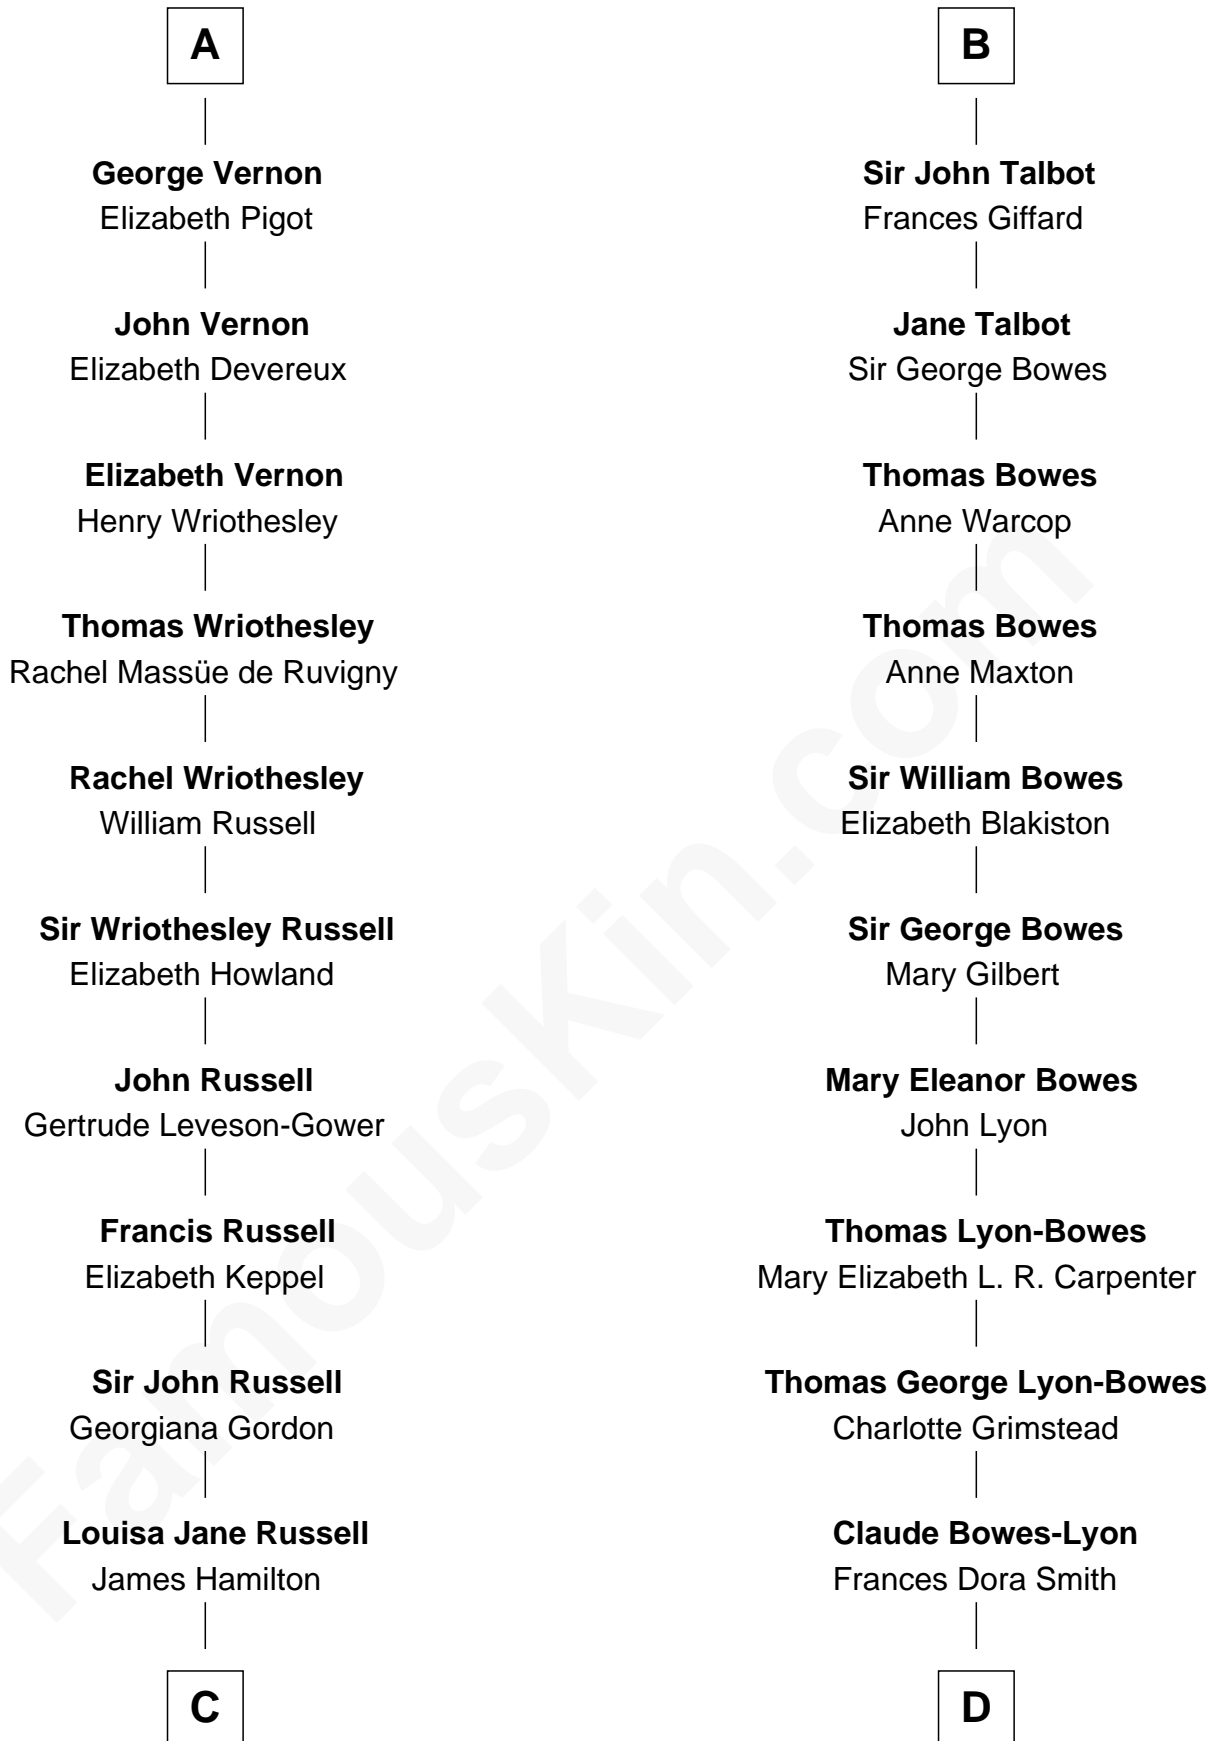

FamousKin.com Relationship Chart of

Sarah Ferguson

Duchess of York

19th cousin 2 times removed of

Queen Elizabeth II

Queen of the United Kingdom

Sir Roger Darcy

Isabel de Aton

C

Louisa Jane Hamilton

William Henry Walter Montagu-Douglas-Scott

Herbert Andrew Montagu-Douglas-Scott

Marie Josephine Edwards

Marian Louisa Montagu-Douglas-Scott

Andrew Henry Ferguson

Ronald Ivor Ferguson

Susan Mary Wright

Sarah Ferguson

Duchess of York

D

Claude George Bowes-Lyon

Cecilia Nina Cavendish-Bentinck

Elizabeth Bowes-Lyon

George VI, King of the United Kingdom