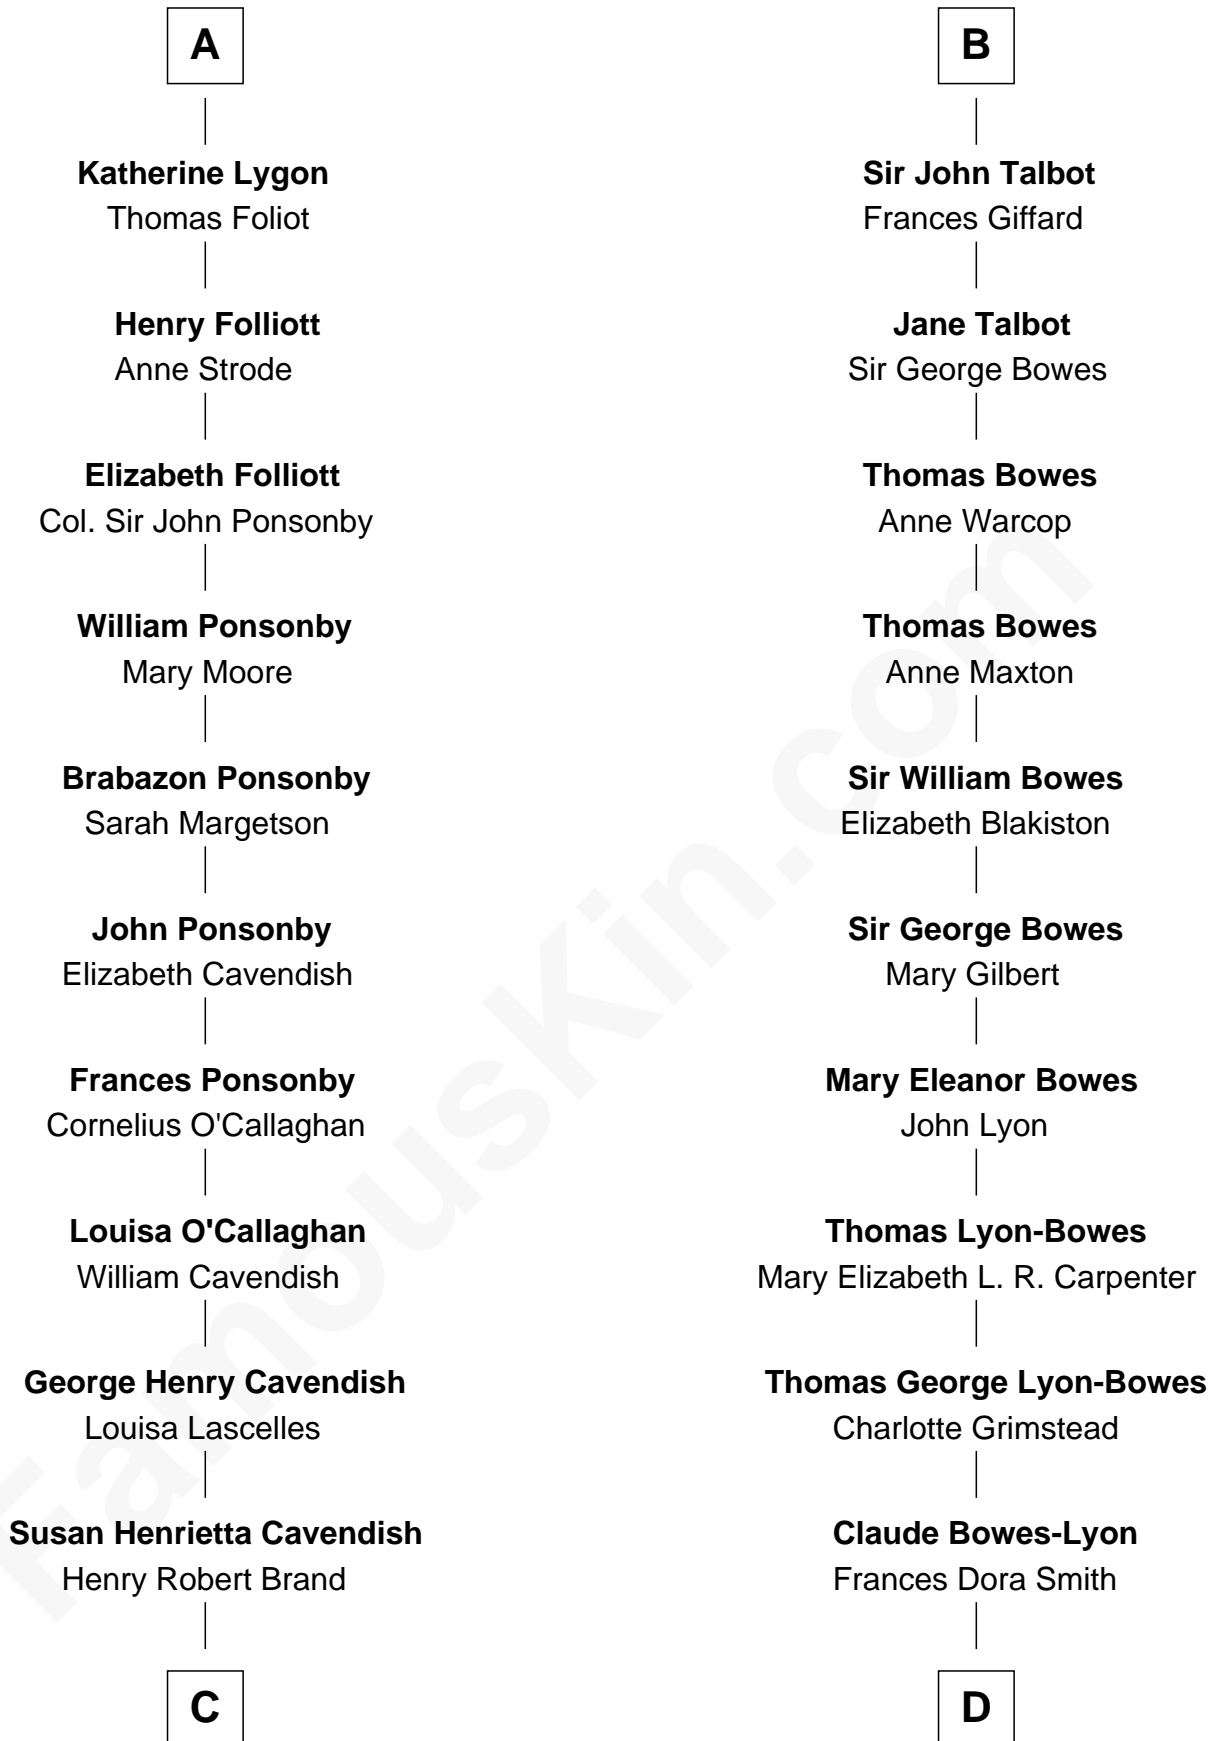

FamousKin.com Relationship Chart of

Sarah Ferguson

Duchess of York

19th cousin 1 time removed of

Queen Elizabeth II

Queen of the United Kingdom

Humphrey de Bohun

Elizabeth Plantagenet

Sir William de Bohun
Elizabeth de Badlesmere

Elizabeth de Bohun
Sir Richard Fitzalan

Elizabeth Fitzalan
Sir Thomas Mowbray

Isabel Mowbray
Sir James Berkeley

Maurice Berkeley
Isabel Mead

Anne Berkeley
Sir William Dennis

Eleanor Dennis
William Lygon

A

Eleanor de Bohun
Sir James le Boteler

James le Boteler
Elizabeth Darcy

James Butler
Anne de Welles

James Butler
Joan Beauchamp

Elizabeth Butler
John Talbot

Sir Gilbert Talbot
Audrey Cotton

Sir John Talbot
Margaret Troutbeck

B

C

Margaret Brand
Algernon Francis Holford Ferguson

Andrew Henry Ferguson
Marian Louisa Montagu-Douglas-Scott

Ronald Ivor Ferguson
Susan Mary Wright

Sarah Ferguson
Duchess of York