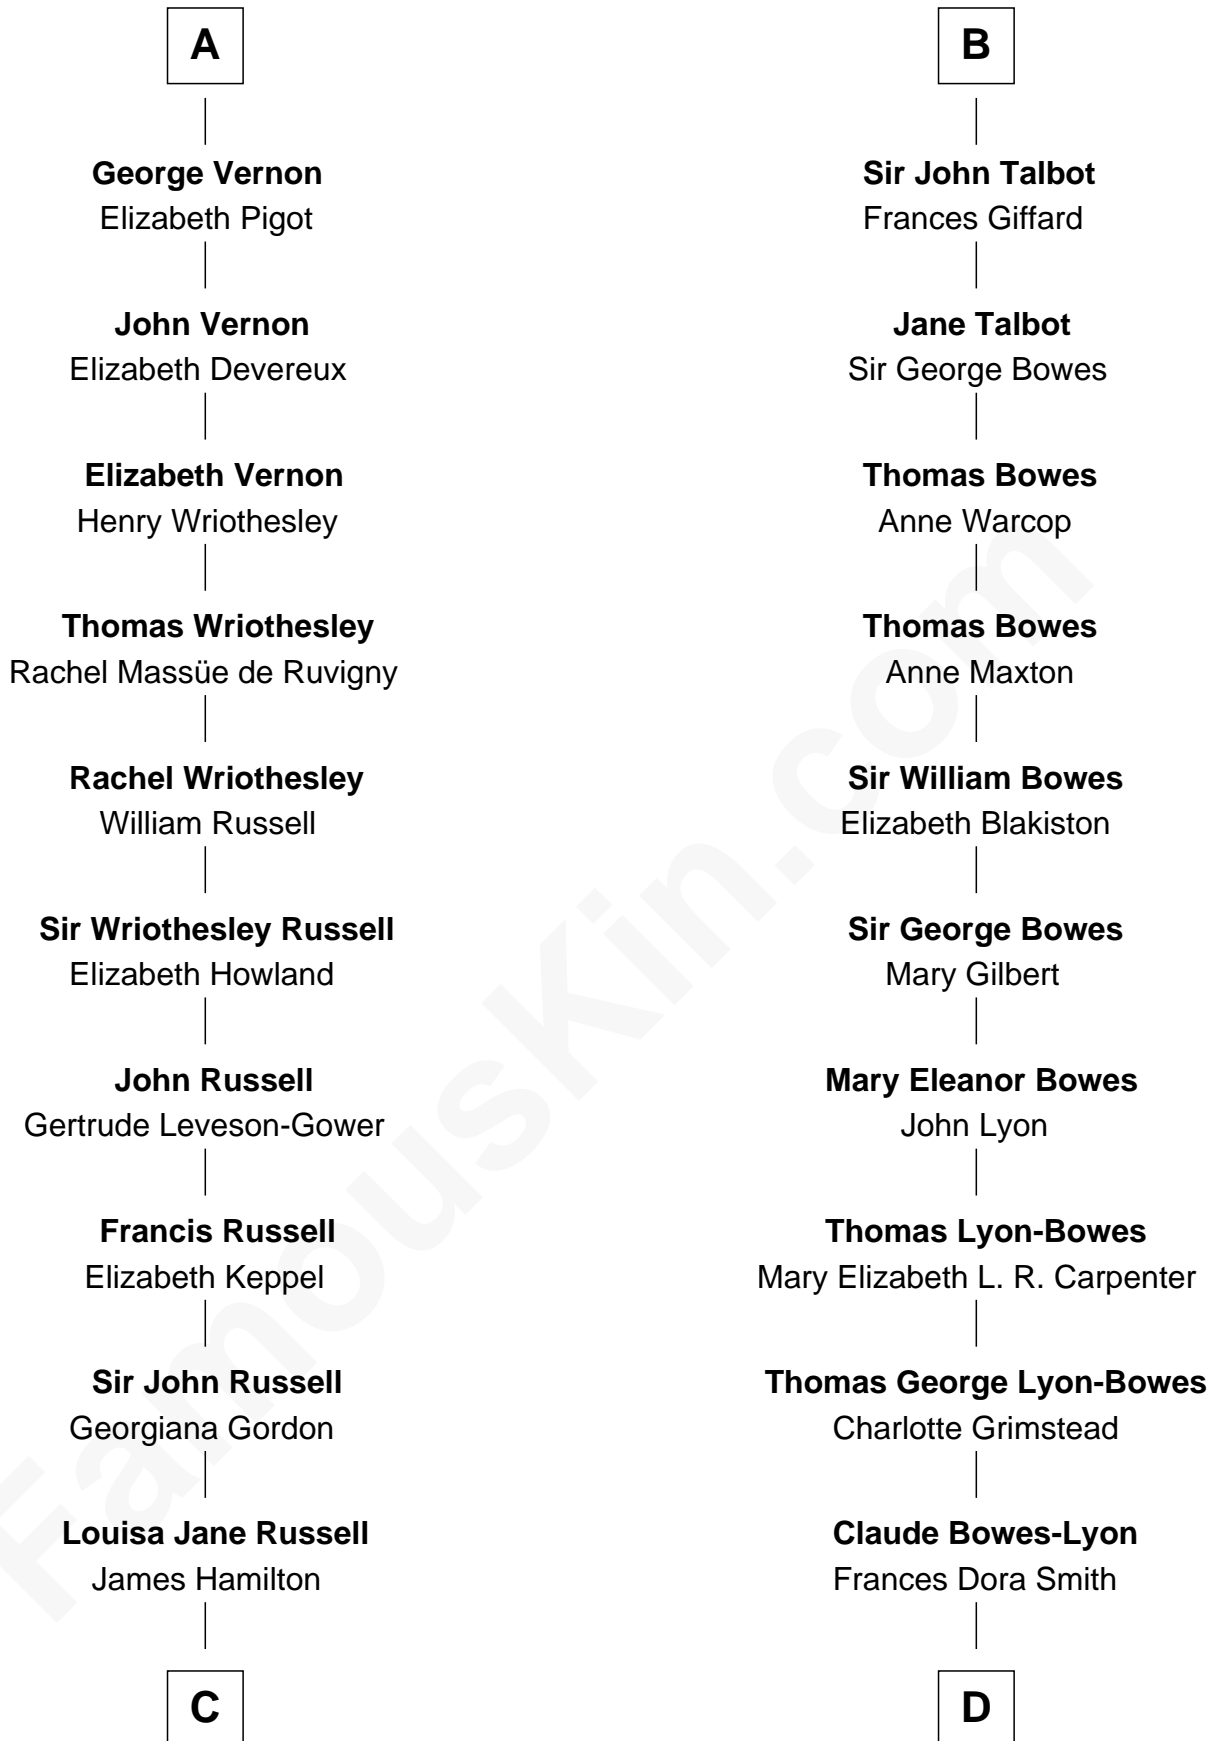

FamousKin.com Relationship Chart of

Sarah Ferguson

Duchess of York

19th cousin 2 times removed of

Queen Elizabeth II

Queen of the United Kingdom

Sir Edmund Boteler

Joan FitzGerald

Eleanor de Bohun

James le Boteler

Elizabeth Darcy

James Butler

Anne de Welles

James Butler

Joan Beauchamp

Elizabeth Butler

John Talbot

Sir Gilbert Talbot

Audrey Cotton

Sir John Talbot

Margaret Troutbeck

B

C

Louisa Jane Hamilton

William Henry Walter Montagu-Douglas-Scott

Herbert Andrew Montagu-Douglas-Scott

Marie Josephine Edwards

Marian Louisa Montagu-Douglas-Scott

Andrew Henry Ferguson

Ronald Ivor Ferguson

Susan Mary Wright

Sarah Ferguson