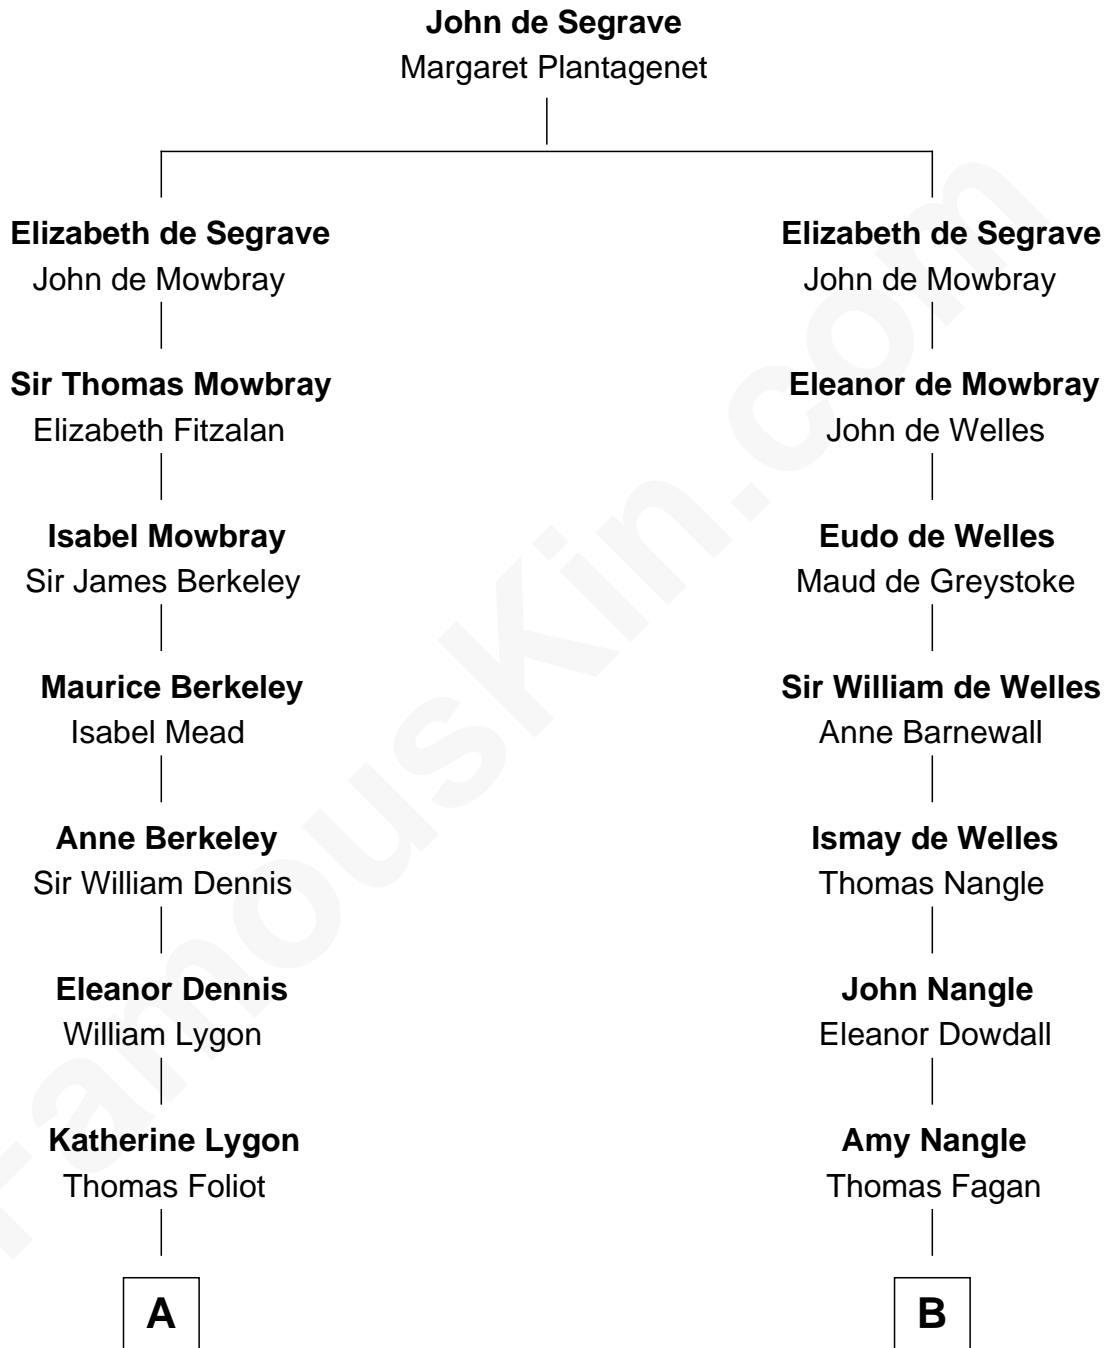

# FamousKin.com Relationship Chart of

**Sarah Ferguson**

*Duchess of York*

18th cousin 1 time removed of

**Queen Elizabeth II**

*Queen of the United Kingdom*

**C**

**Andrew Henry Ferguson**  
Marian Louisa Montagu-Douglas-Scott

**Ronald Ivor Ferguson**  
Susan Mary Wright

**Sarah Ferguson**  
*Duchess of York*

**D**

**Elizabeth Bowes-Lyon**  
George VI, King of the United Kingdom

**Queen Elizabeth II**  
*Queen of the United Kingdom*