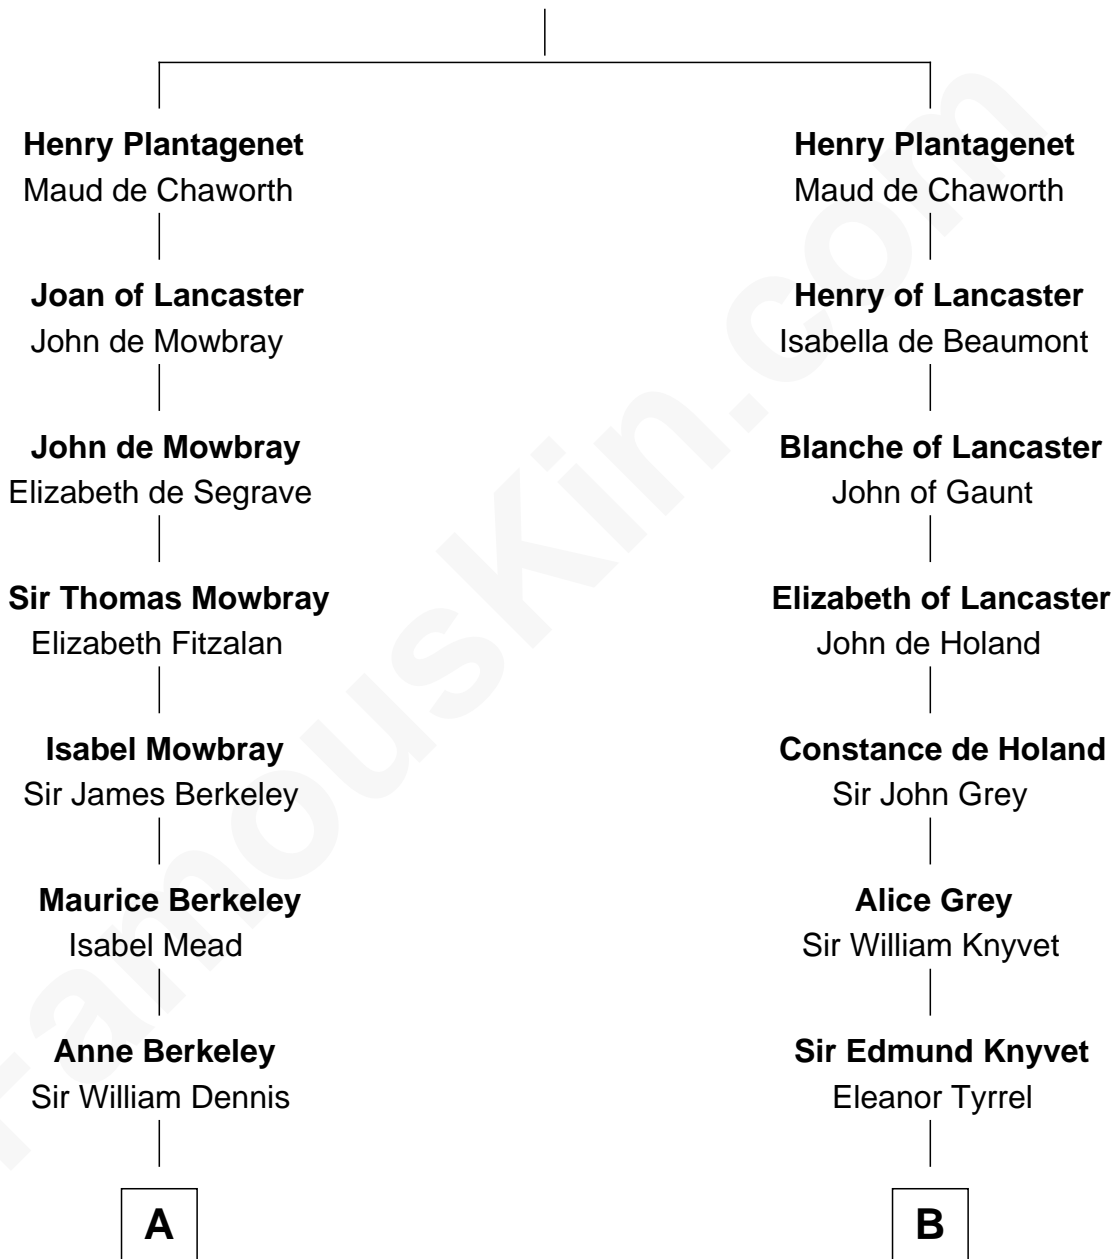

FamousKin.com Relationship Chart of

Sarah Ferguson

Duchess of York

21st cousin of

Tilda Swinton

Movie Actress

Edmund Plantagenet

Blanche of Artois

C

Susan Henrietta Cavendish

Henry Robert Brand

Margaret Brand

Algernon Francis Holford Ferguson

Andrew Henry Ferguson

Marian Louisa Montagu-Douglas-Scott

Ronald Ivor Ferguson

Susan Mary Wright

Sarah Ferguson

Duchess of York

D

Albany Fetherstonhaugh

Evelyn Gertrude Astell

Gertrude Clare Fetherstonhaugh

Cecil George Herbert Alers-Hankey