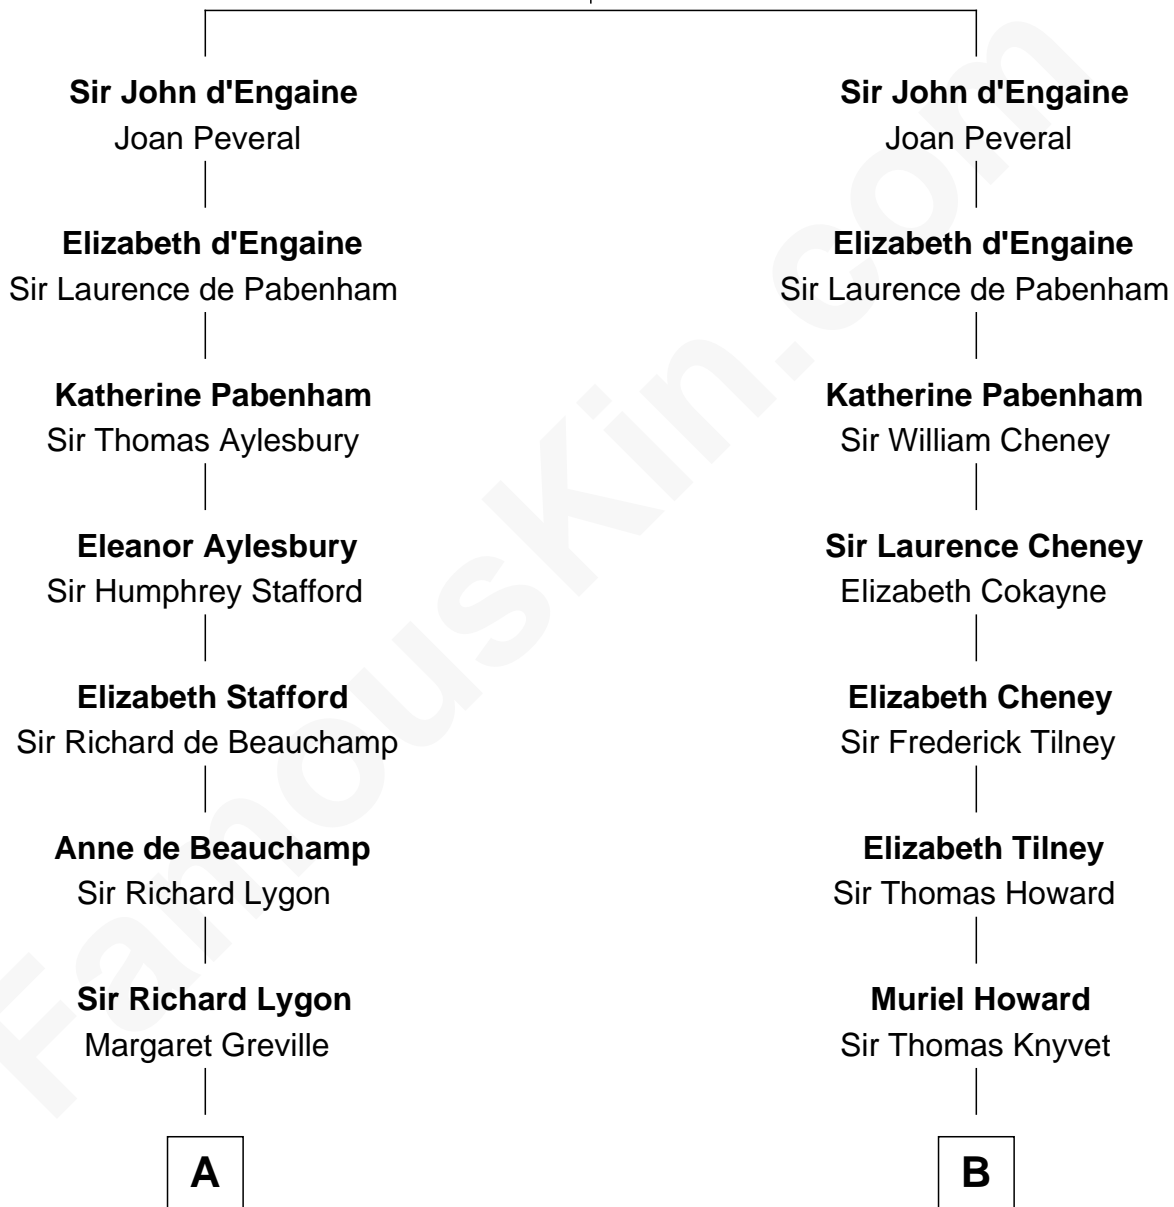

FamousKin.com

Relationship Chart of

Sarah Ferguson

Duchess of York

20th cousin 1 time removed of

Tilda Swinton

Movie Actress

Sir Nicholas Engaine

Anice de Fauconberge

C

Susan Henrietta Cavendish

Henry Robert Brand

Margaret Brand

Algernon Francis Holford Ferguson

Andrew Henry Ferguson

Marian Louisa Montagu-Douglas-Scott