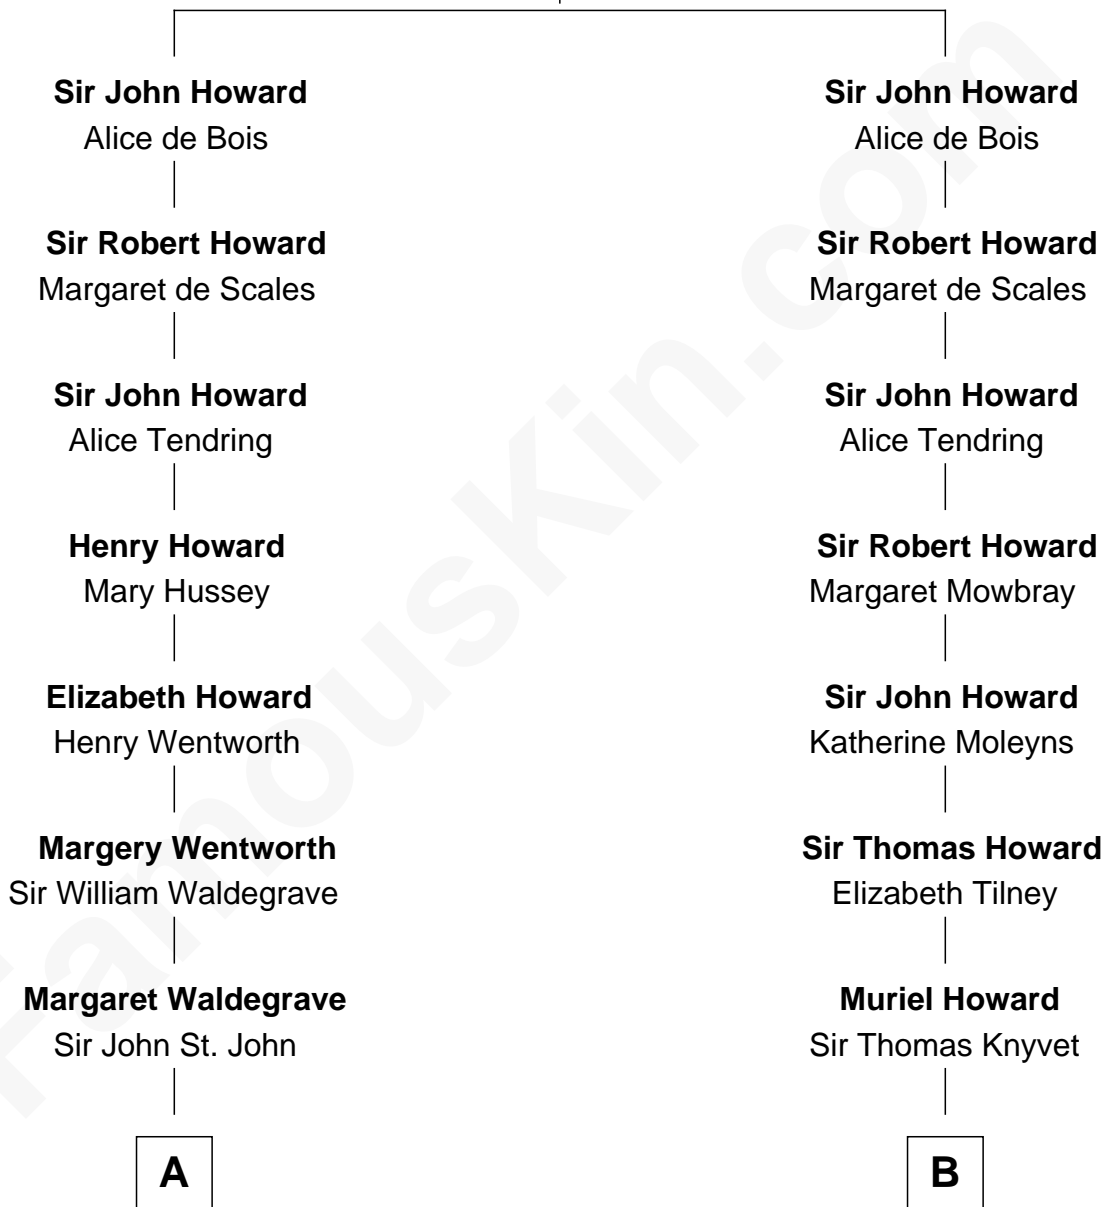

# FamousKin.com Relationship Chart of

**Sarah Ferguson**

*Duchess of York*

20th cousin 1 time removed of

**Tilda Swinton**

*Movie Actress*

**Sir John Howard**

Joan of Cornwall

**C**

**Louisa Jane Hamilton**

William Henry Walter Montagu-Douglas-Scott

**Herbert Andrew Montagu-Douglas-Scott**

Marie Josephine Edwards

**Marian Louisa Montagu-Douglas-Scott**

Andrew Henry Ferguson

**Ronald Ivor Ferguson**

Susan Mary Wright

**Sarah Ferguson**

*Duchess of York*

**D**

**Gertrude Clare Fetherstonhaugh**

Cecil George Herbert Alers-Hankey

**Mariora Beatrice Evelyn Rochfort Alers-Hankey**

Alan Henry Campbell Swinton