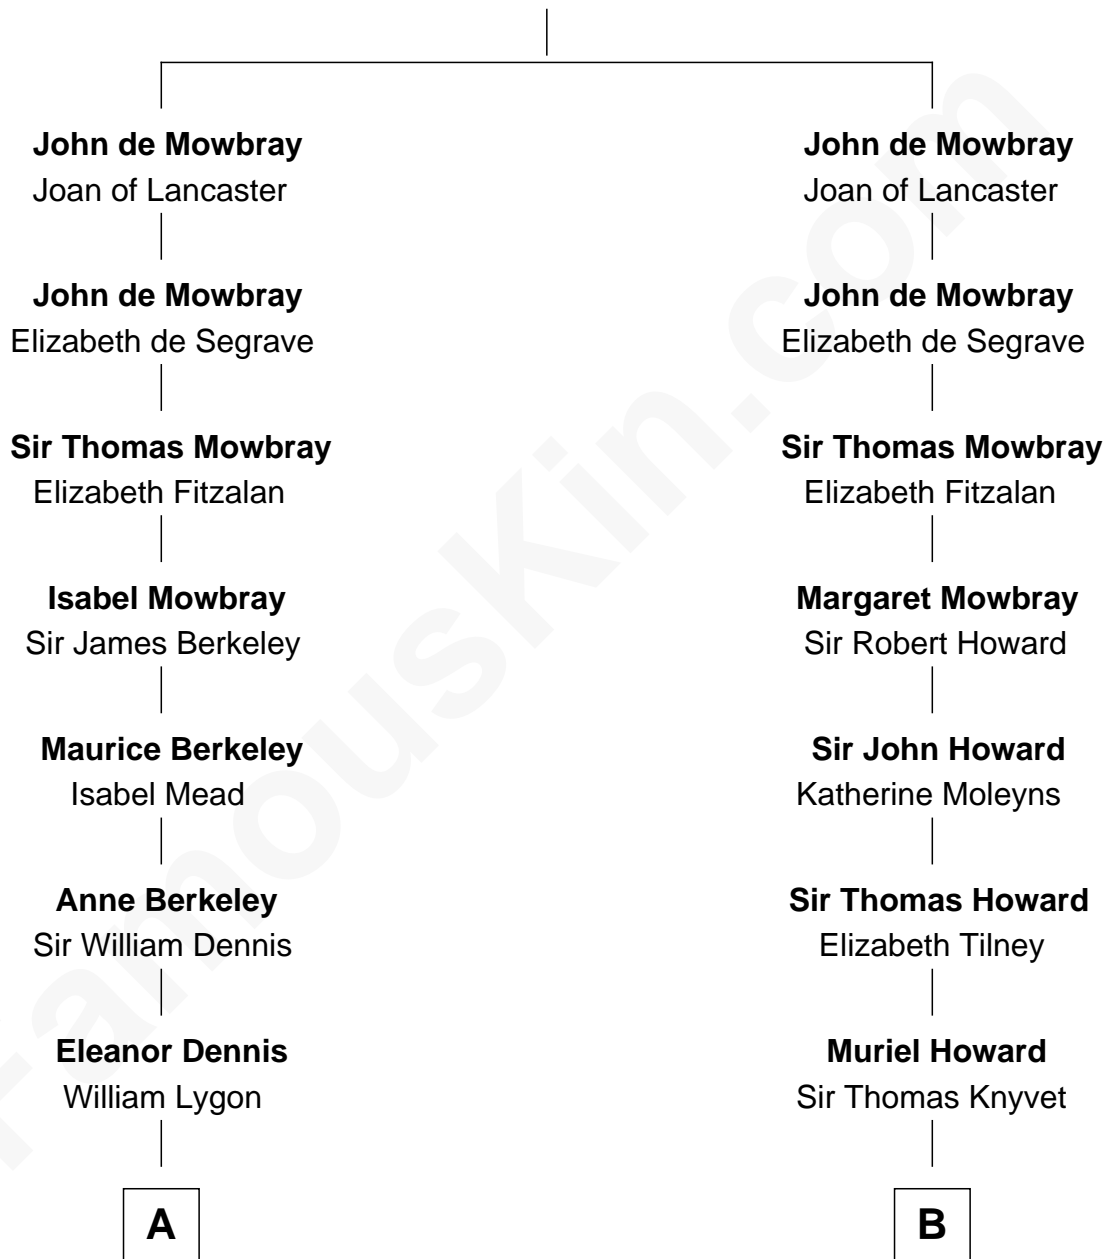

FamousKin.com Relationship Chart of

Sarah Ferguson

Duchess of York

20th cousin of

Tilda Swinton

Movie Actress

Sir John de Mowbray

Aline de Braiose

C

Margaret Brand
Algernon Francis Holford Ferguson

Andrew Henry Ferguson
Marian Louisa Montagu-Douglas-Scott

Ronald Ivor Ferguson
Susan Mary Wright

Sarah Ferguson
Duchess of York

D

Gertrude Clare Fetherstonhaugh
Cecil George Herbert Alers-Hankey