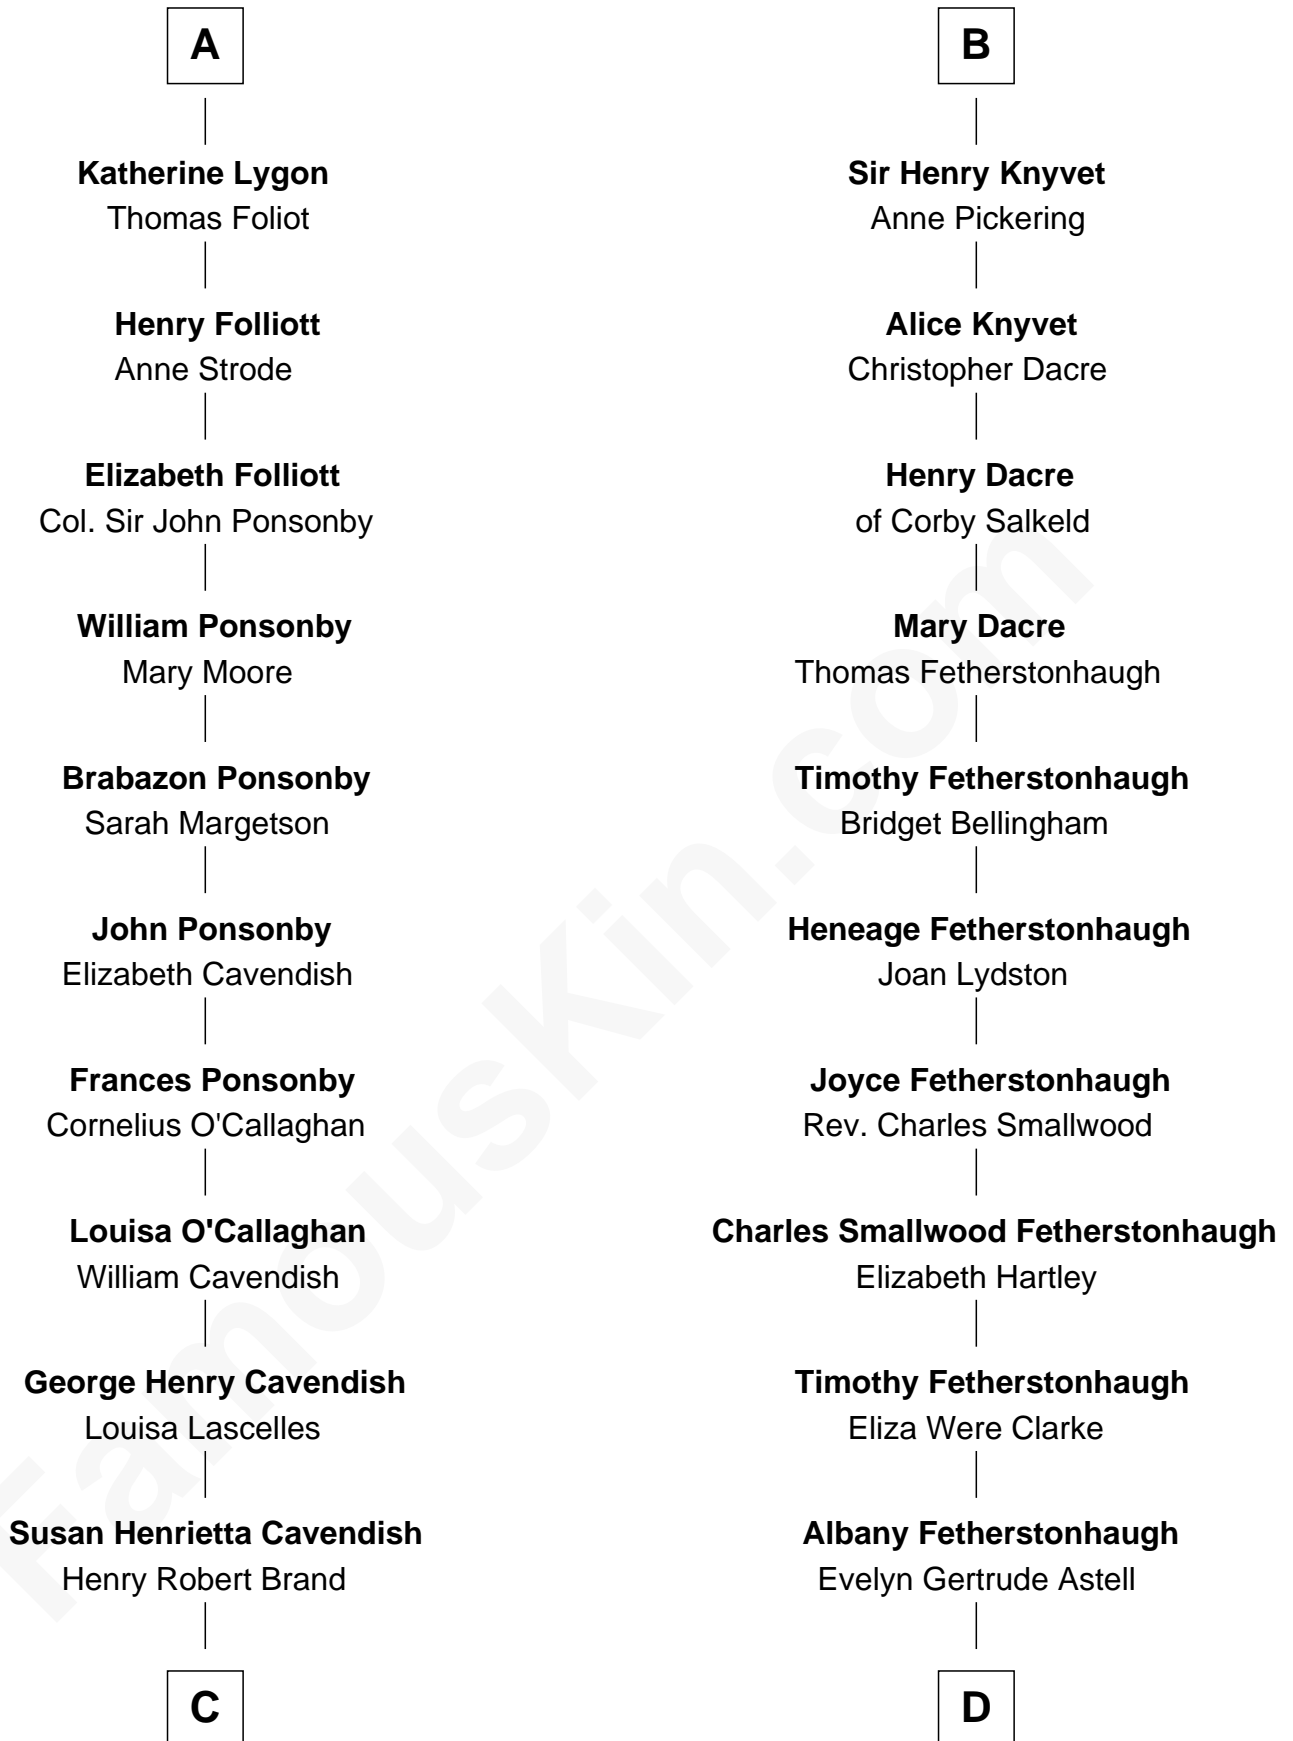

FamousKin.com Relationship Chart of

Sarah Ferguson

Duchess of York

20th cousin of

Tilda Swinton

Movie Actress

Sir John de Mowbray

Aline de Braiose

C

Margaret Brand
Algernon Francis Holford Ferguson

Andrew Henry Ferguson
Marian Louisa Montagu-Douglas-Scott

Ronald Ivor Ferguson
Susan Mary Wright

Sarah Ferguson
Duchess of York

D

Gertrude Clare Fetherstonhaugh
Cecil George Herbert Alers-Hankey