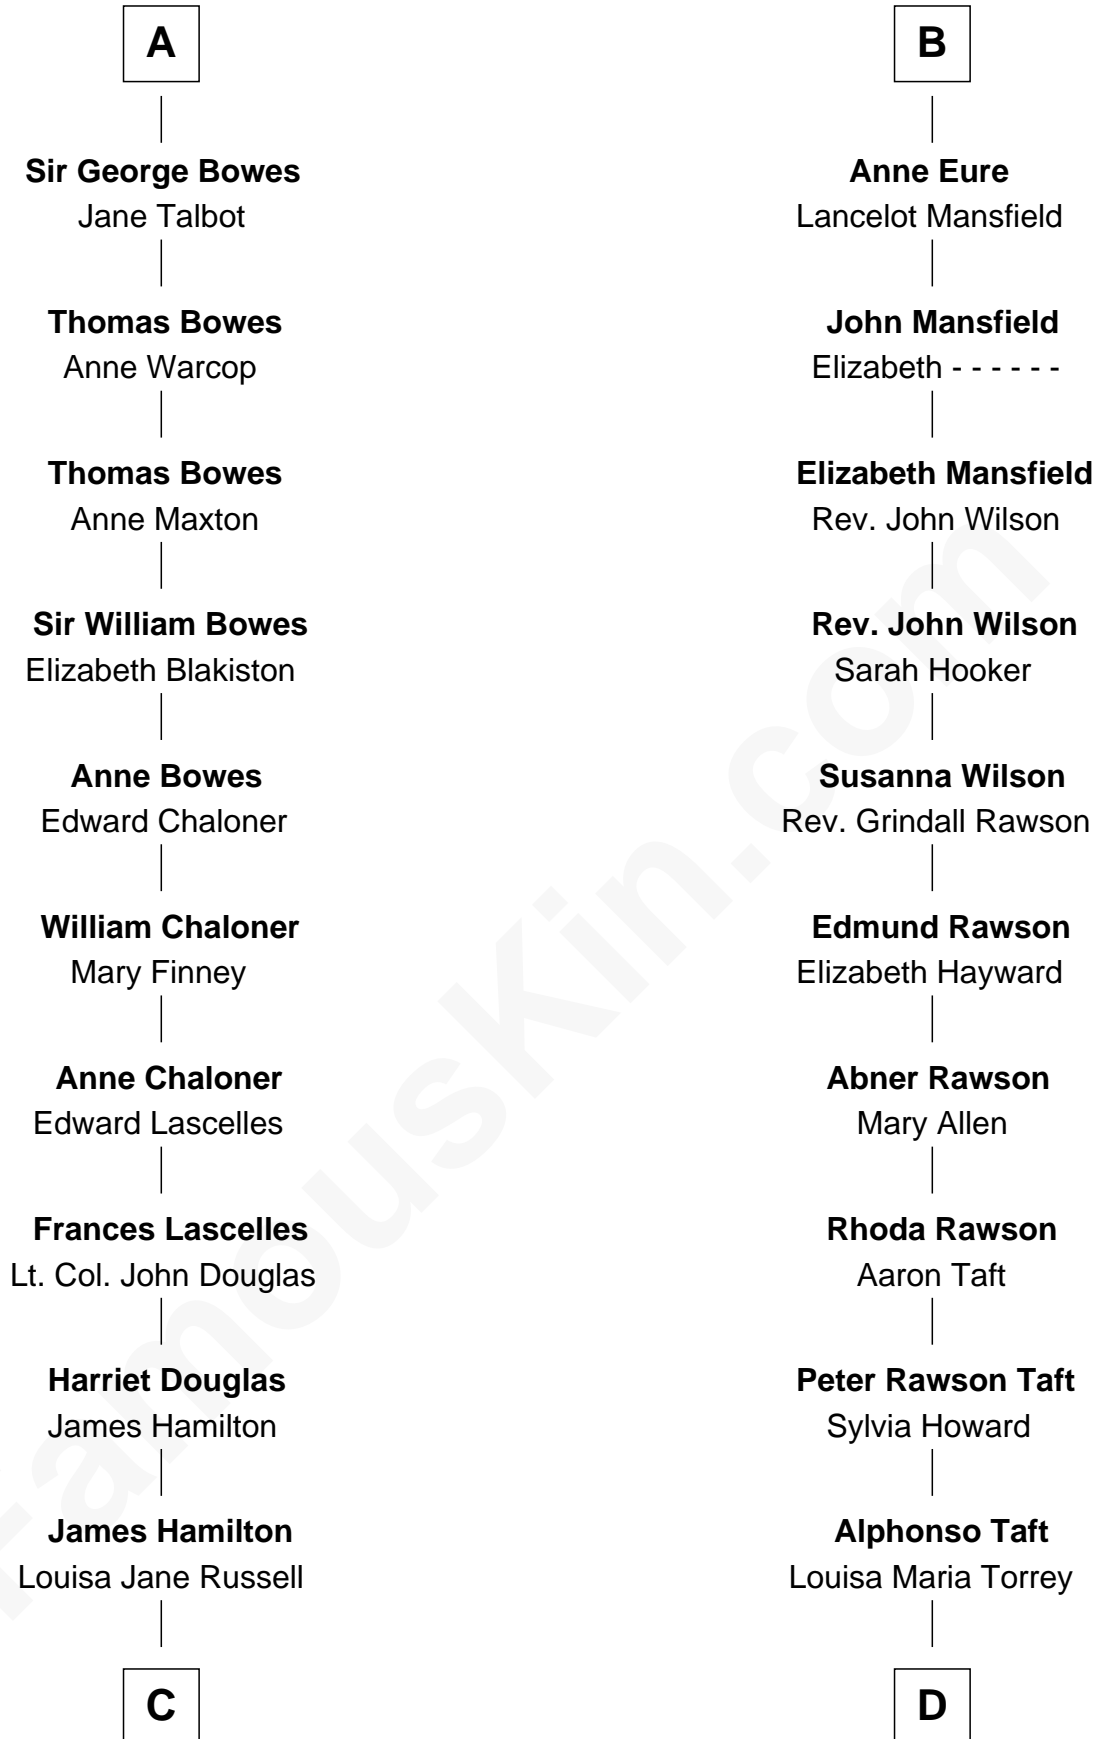

FamousKin.com Relationship Chart of

Sarah Ferguson

Duchess of York

20th cousin 1 time removed of

Bob Taft

67th Governor of Ohio

Sir William de Aton

Isabel de Percy

C

Louisa Jane Hamilton

William Henry Walter Montagu-Douglas-Scott

Herbert Andrew Montagu-Douglas-Scott

Marie Josephine Edwards

Marian Louisa Montagu-Douglas-Scott

Andrew Henry Ferguson

Ronald Ivor Ferguson

Susan Mary Wright

Sarah Ferguson

Duchess of York

D

William Howard Taft

Helen Louise Herron

Robert Alphonso Taft

Martha Wheaton Bowers