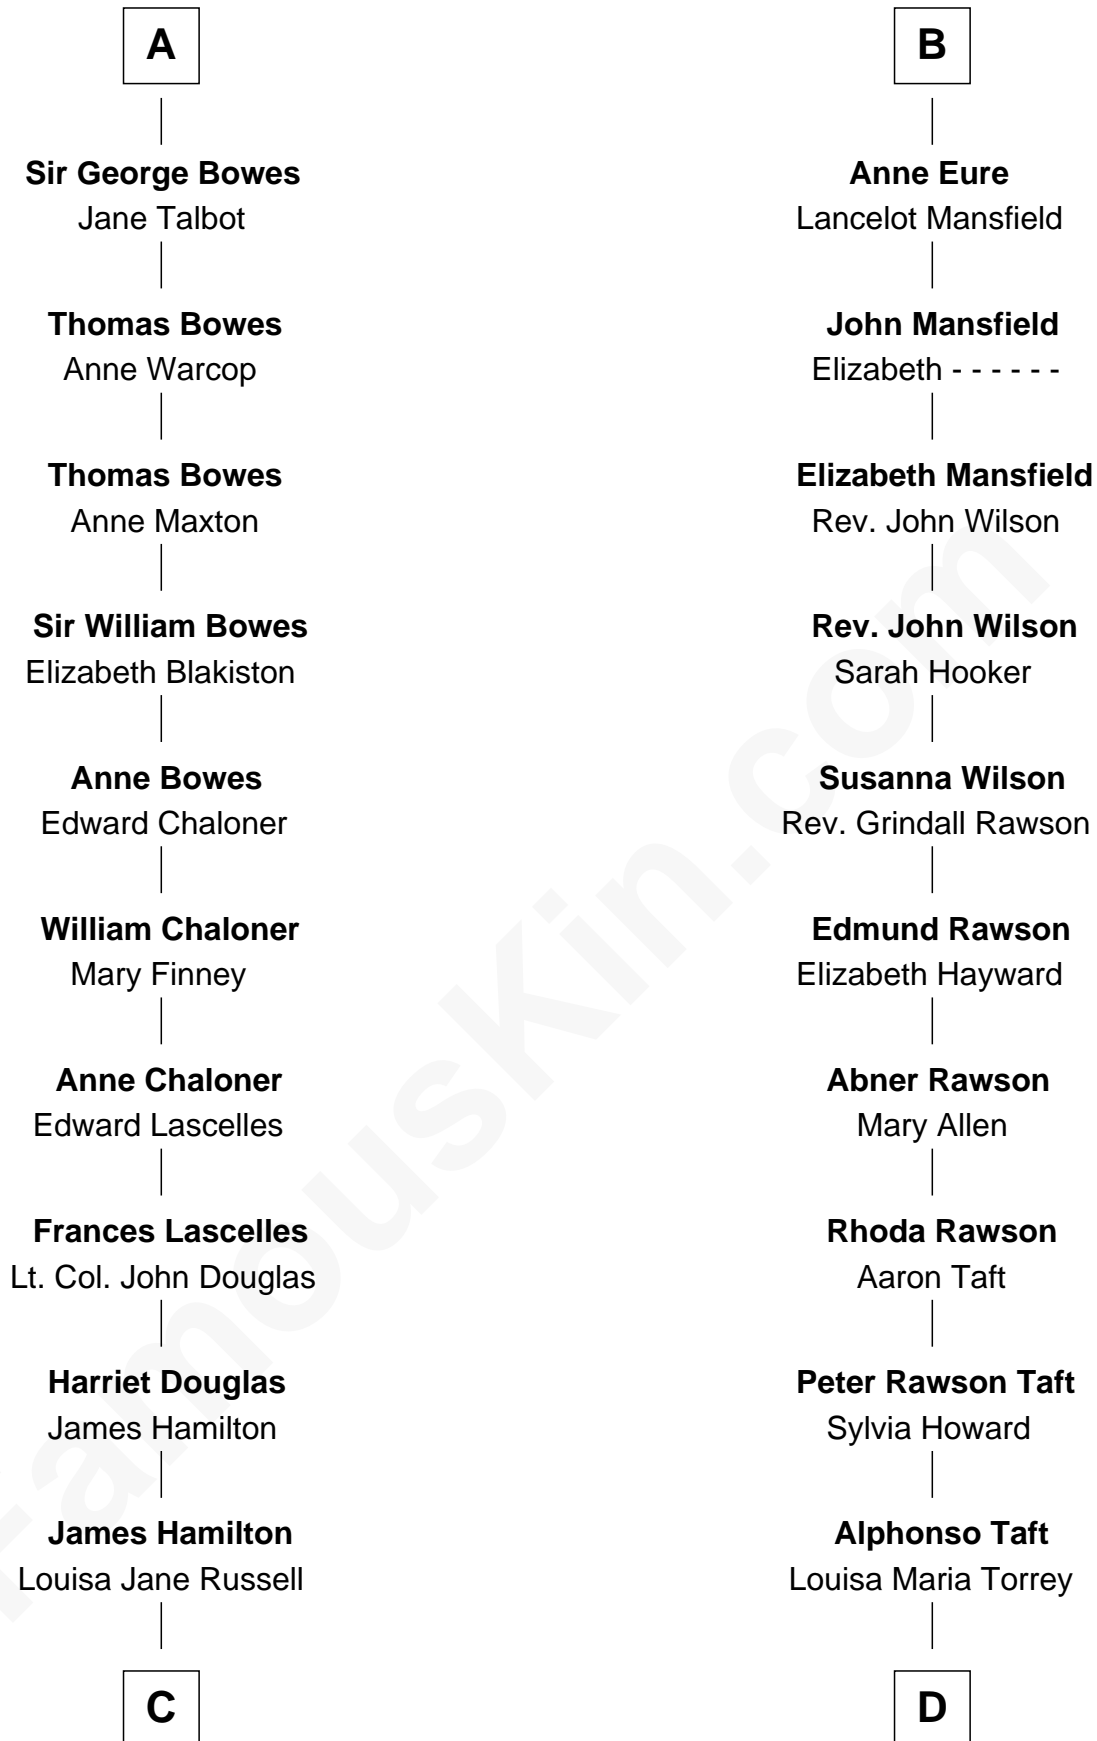

FamousKin.com Relationship Chart of

Sarah Ferguson

Duchess of York

20th cousin 1 time removed of

Bob Taft

67th Governor of Ohio

Sir John de Eure

Margaret - - - - -

C

Louisa Jane Hamilton

William Henry Walter Montagu-Douglas-Scott

Herbert Andrew Montagu-Douglas-Scott

Marie Josephine Edwards

Marian Louisa Montagu-Douglas-Scott

Andrew Henry Ferguson

Ronald Ivor Ferguson

Susan Mary Wright

Sarah Ferguson

Duchess of York

D

William Howard Taft

Helen Louise Herron

Robert Alphonso Taft

Martha Wheaton Bowers