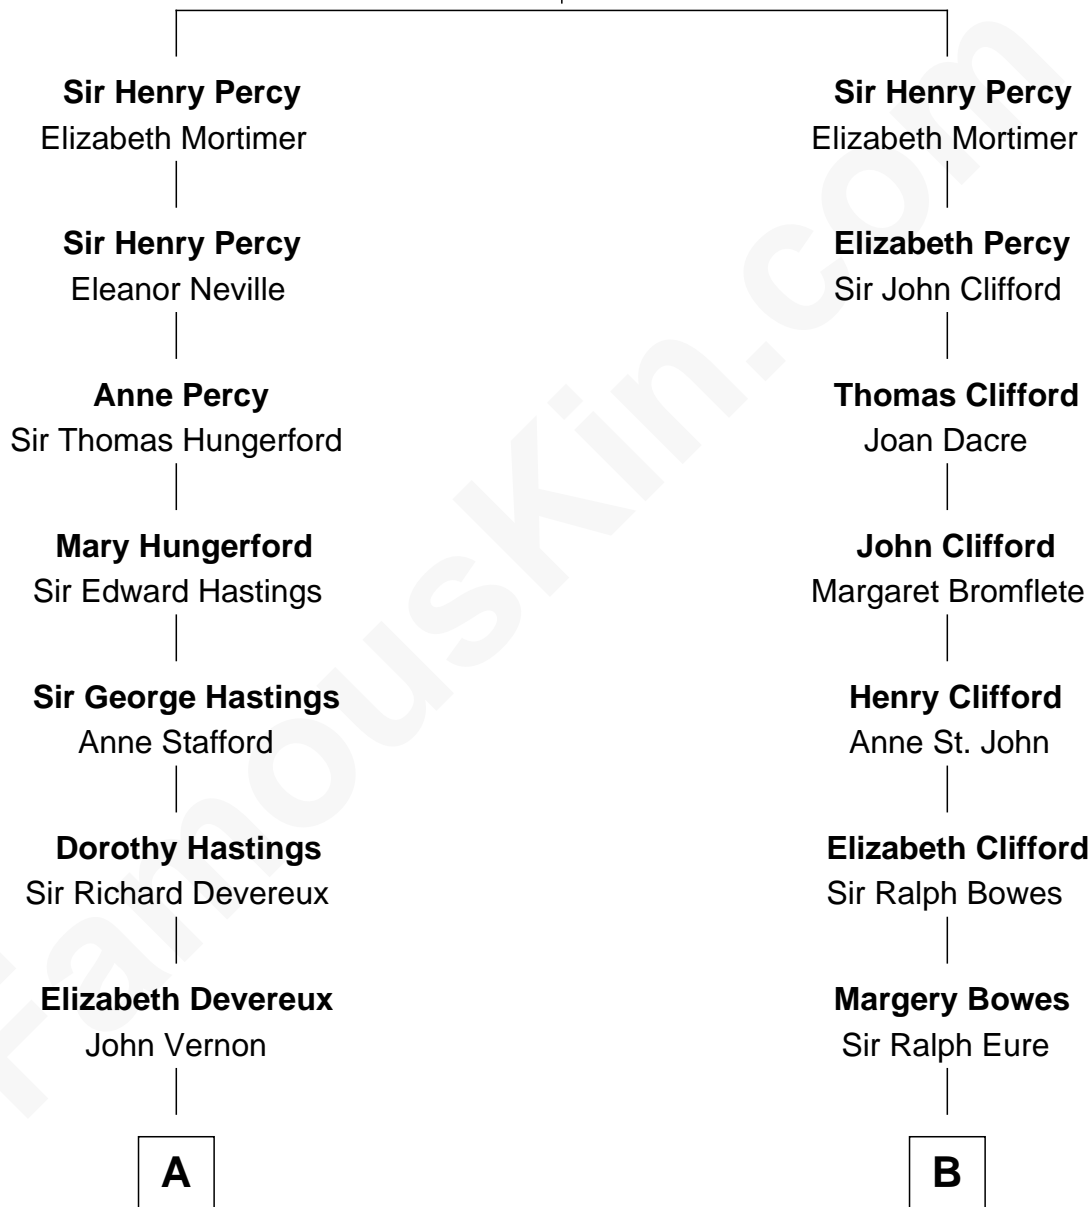

# FamousKin.com Relationship Chart of

**Sarah Ferguson**

*Duchess of York*

19th cousin 1 time removed of

**Bob Taft**

*67th Governor of Ohio*

**Sir Henry Percy**  
Margaret de Neville

**C**

**Marian Louisa Montagu-Douglas-Scott**

Andrew Henry Ferguson

**Ronald Ivor Ferguson**

Susan Mary Wright

**Sarah Ferguson**

*Duchess of York*

**D**

**William Howard Taft**

Helen Louise Herron

**Robert Alphonso Taft**

Martha Wheaton Bowers

**Robert Alphonso Taft**

Blanca Duncan Noël

**Bob Taft**

*67th Governor of Ohio*