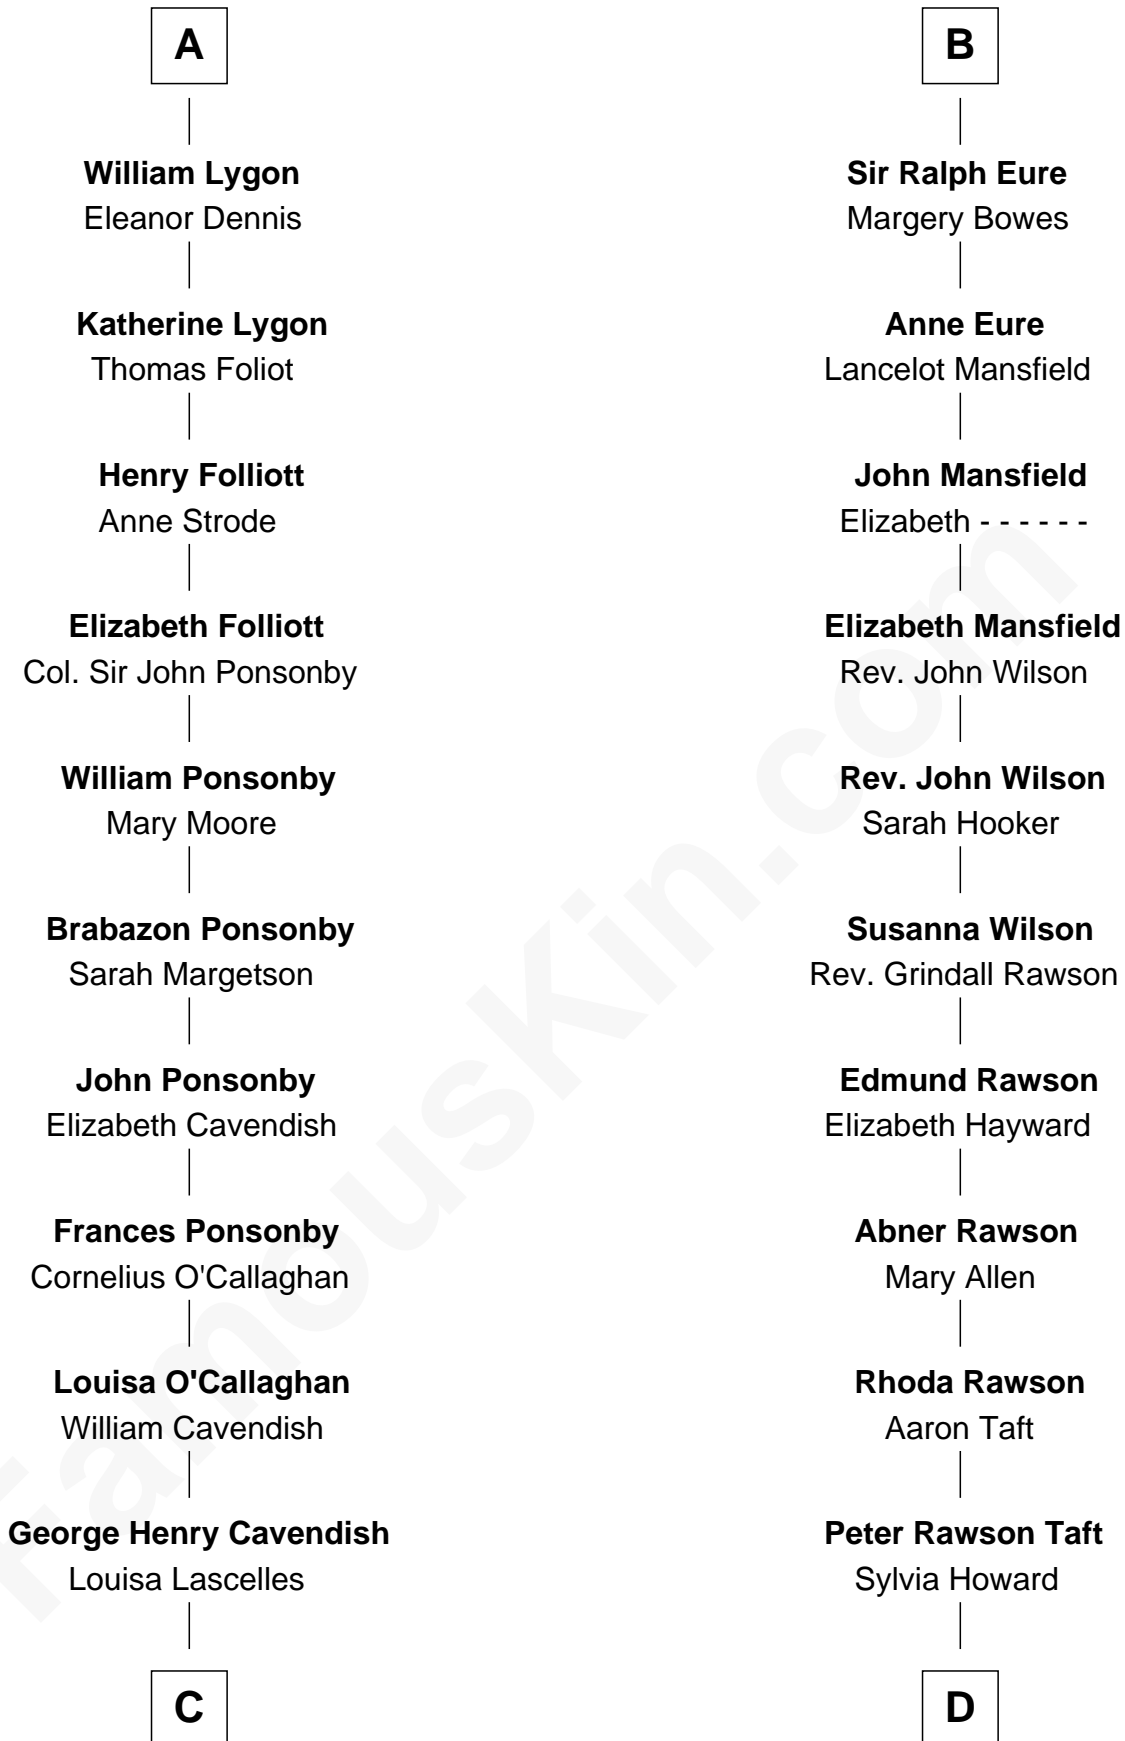

FamousKin.com Relationship Chart of

Sarah Ferguson

Duchess of York

21st cousin of

Bob Taft

67th Governor of Ohio

C

Susan Henrietta Cavendish

Henry Robert Brand

Margaret Brand

Algernon Francis Holford Ferguson

Andrew Henry Ferguson

Marian Louisa Montagu-Douglas-Scott

Ronald Ivor Ferguson

Susan Mary Wright

Sarah Ferguson

Duchess of York

D

Alphonso Taft

Louisa Maria Torrey

William Howard Taft

Helen Louise Herron

Robert Alphonso Taft

Martha Wheaton Bowers