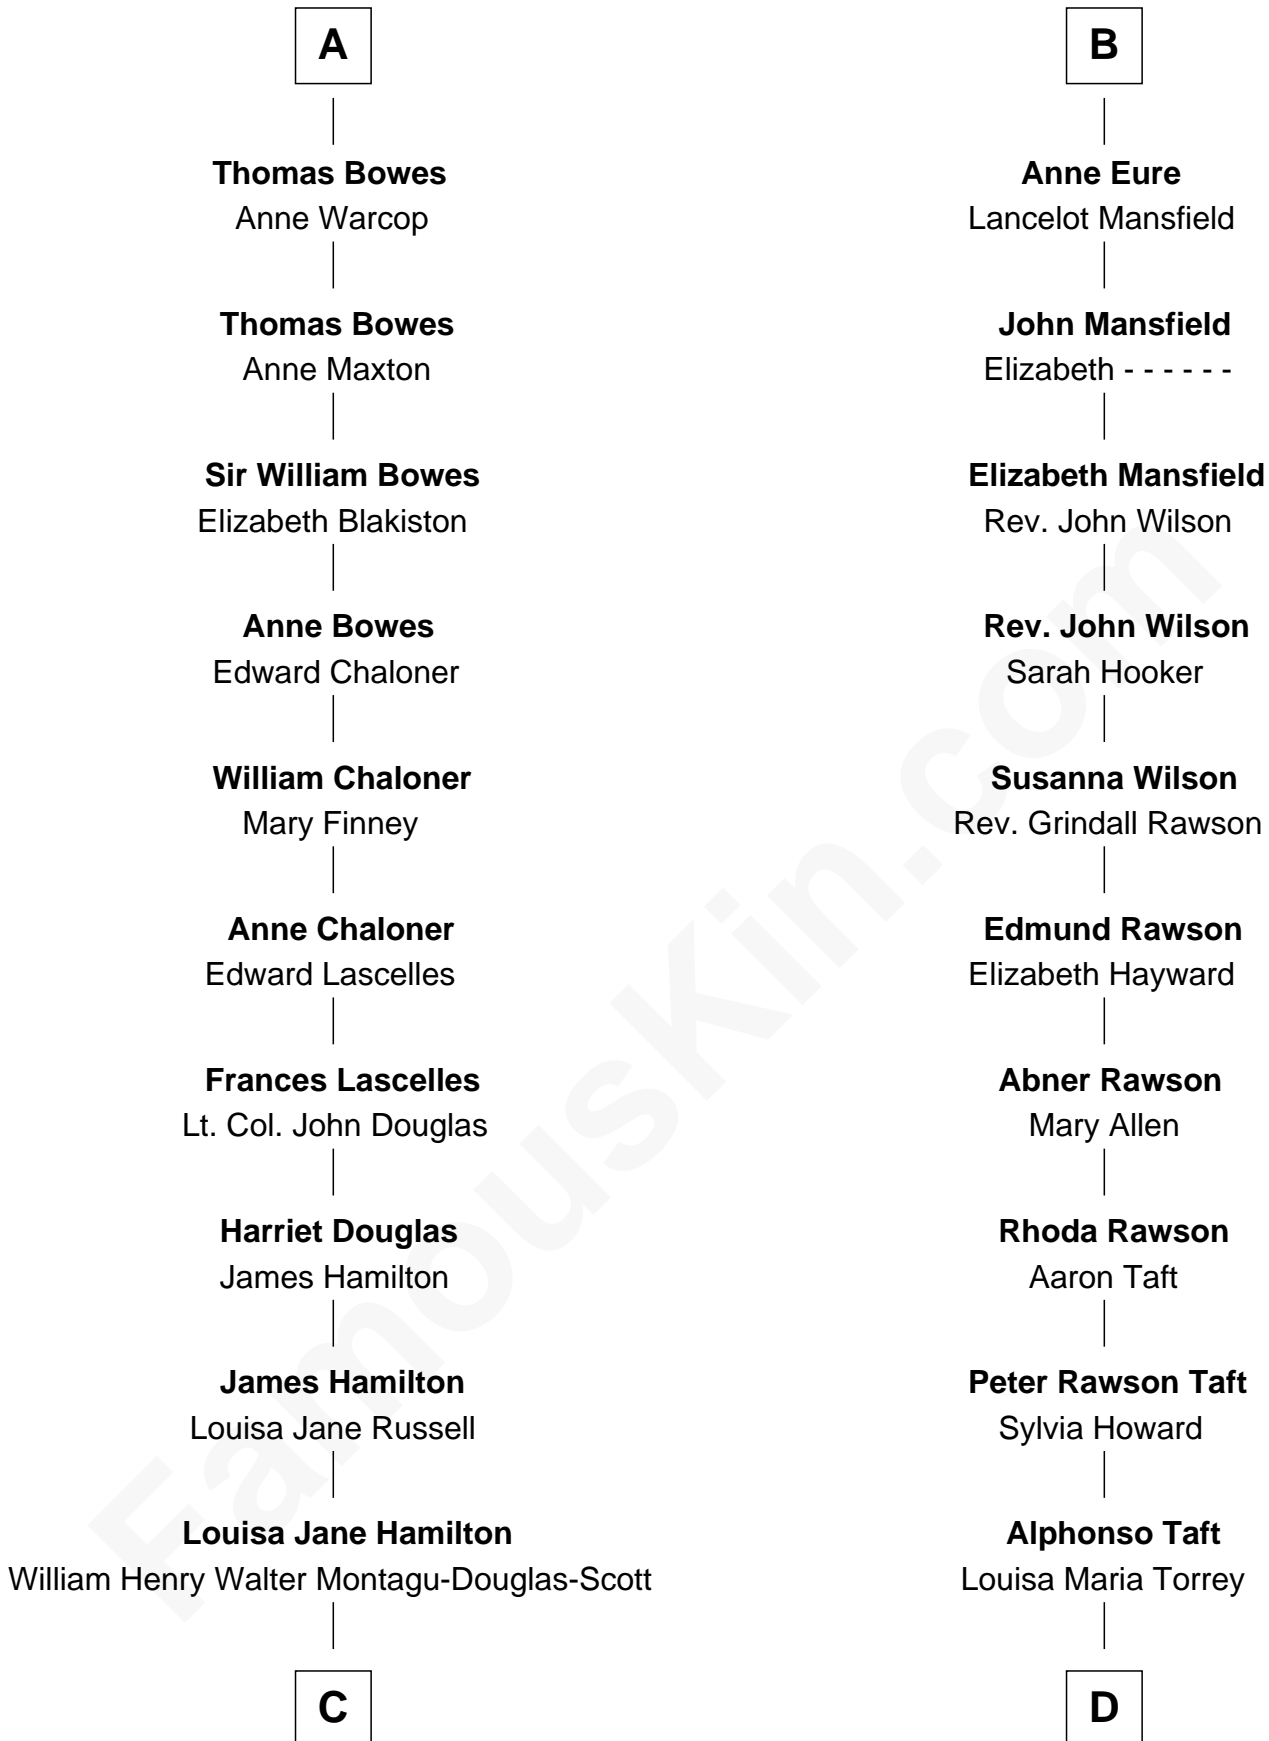

# FamousKin.com Relationship Chart of

**Sarah Ferguson**

*Duchess of York*

20th cousin of

**Bob Taft**

*67th Governor of Ohio*

Herbert de St. Quintin

**C**

**Herbert Andrew Montagu-Douglas-Scott**

Marie Josephine Edwards

**Marian Louisa Montagu-Douglas-Scott**

Andrew Henry Ferguson

**Ronald Ivor Ferguson**

Susan Mary Wright

**Sarah Ferguson**

*Duchess of York*

**D**

**William Howard Taft**

Helen Louise Herron

**Robert Alphonso Taft**

Martha Wheaton Bowers

**Robert Alphonso Taft**

Blanca Duncan Noël

**Bob Taft**