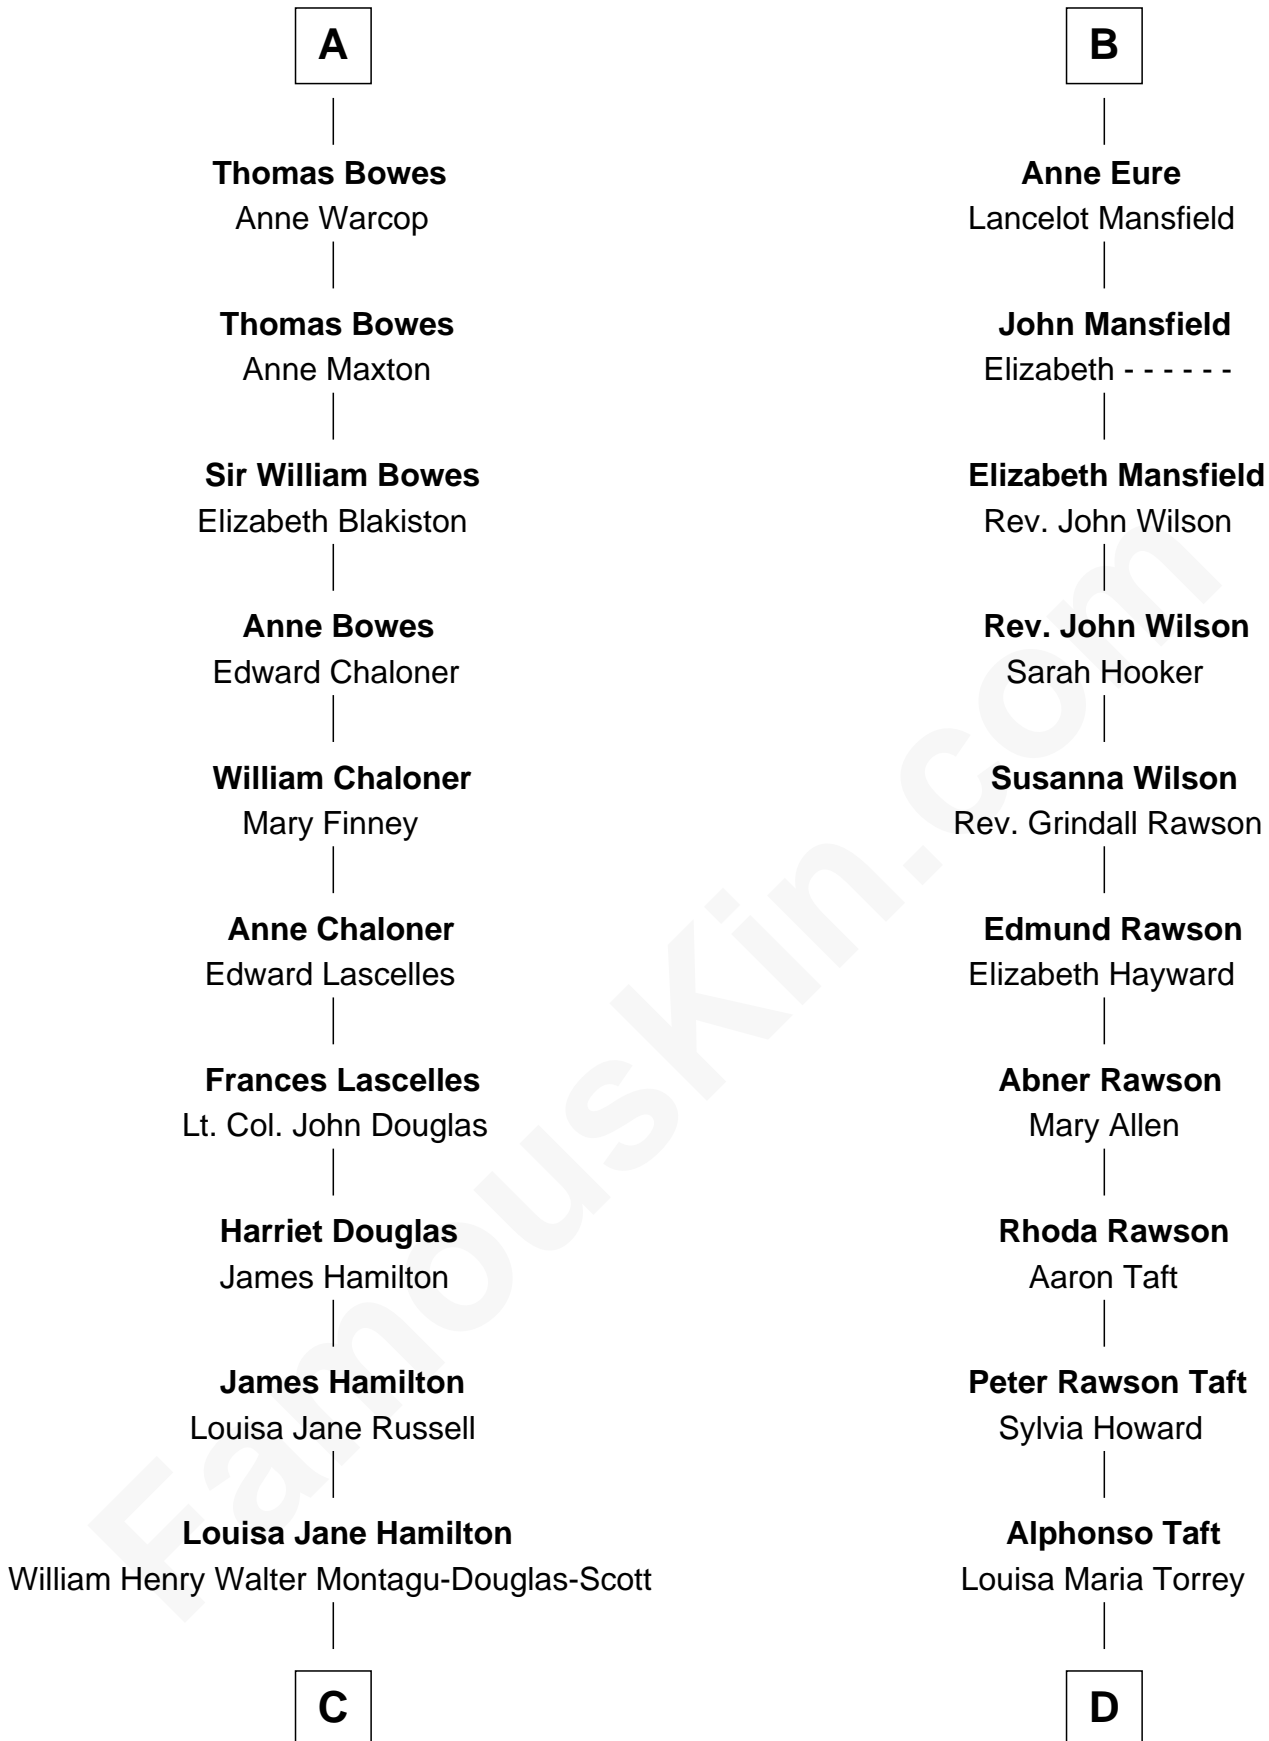

# FamousKin.com Relationship Chart of

**Sarah Ferguson**

*Duchess of York*

20th cousin of

**Bob Taft**

*67th Governor of Ohio*

**Henry Scrope**

Joan - - - - -

**C**

**Herbert Andrew Montagu-Douglas-Scott**

Marie Josephine Edwards

**Marian Louisa Montagu-Douglas-Scott**

Andrew Henry Ferguson

**Ronald Ivor Ferguson**

Susan Mary Wright

**Sarah Ferguson**

*Duchess of York*

**D**

**William Howard Taft**

Helen Louise Herron

**Robert Alphonso Taft**

Martha Wheaton Bowers

**Robert Alphonso Taft**

Blanca Duncan Noël