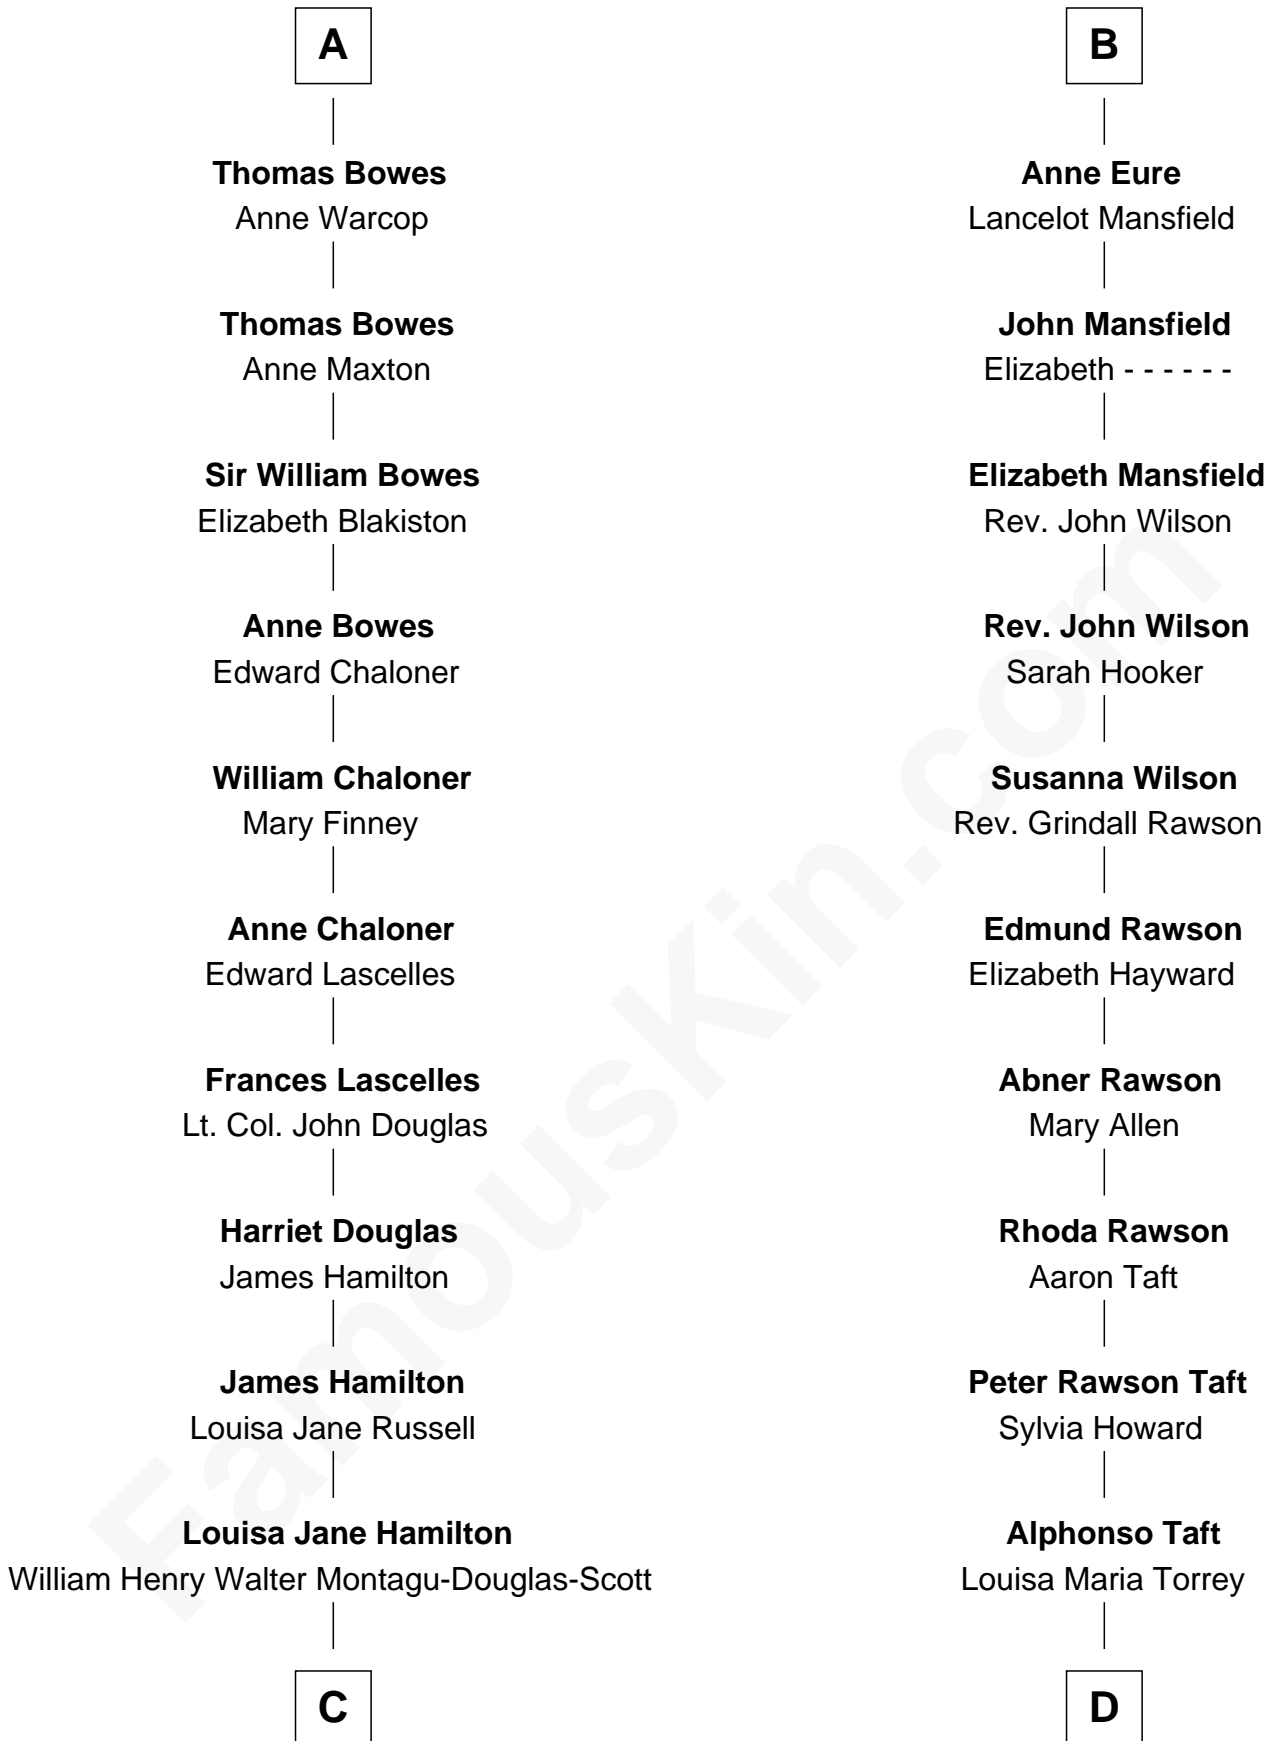

Joan FitzHenry

**Sir Ralph de Greystoke**

Katherine de Clifford

**Joan de Greystoke**

Sir William Bowes

**Sir William Bowes**

Maud FitzHugh

**Sir Ralph Bowes**

Margery Conyers

**Sir Ralph Bowes**

Elizabeth Clifford

**Margery Bowes**

Sir Ralph Eure

**B**

**C**

**Herbert Andrew Montagu-Douglas-Scott**

Marie Josephine Edwards

**Marian Louisa Montagu-Douglas-Scott**

Andrew Henry Ferguson

**Ronald Ivor Ferguson**

Susan Mary Wright

**Sarah Ferguson**

*Duchess of York*

**D**