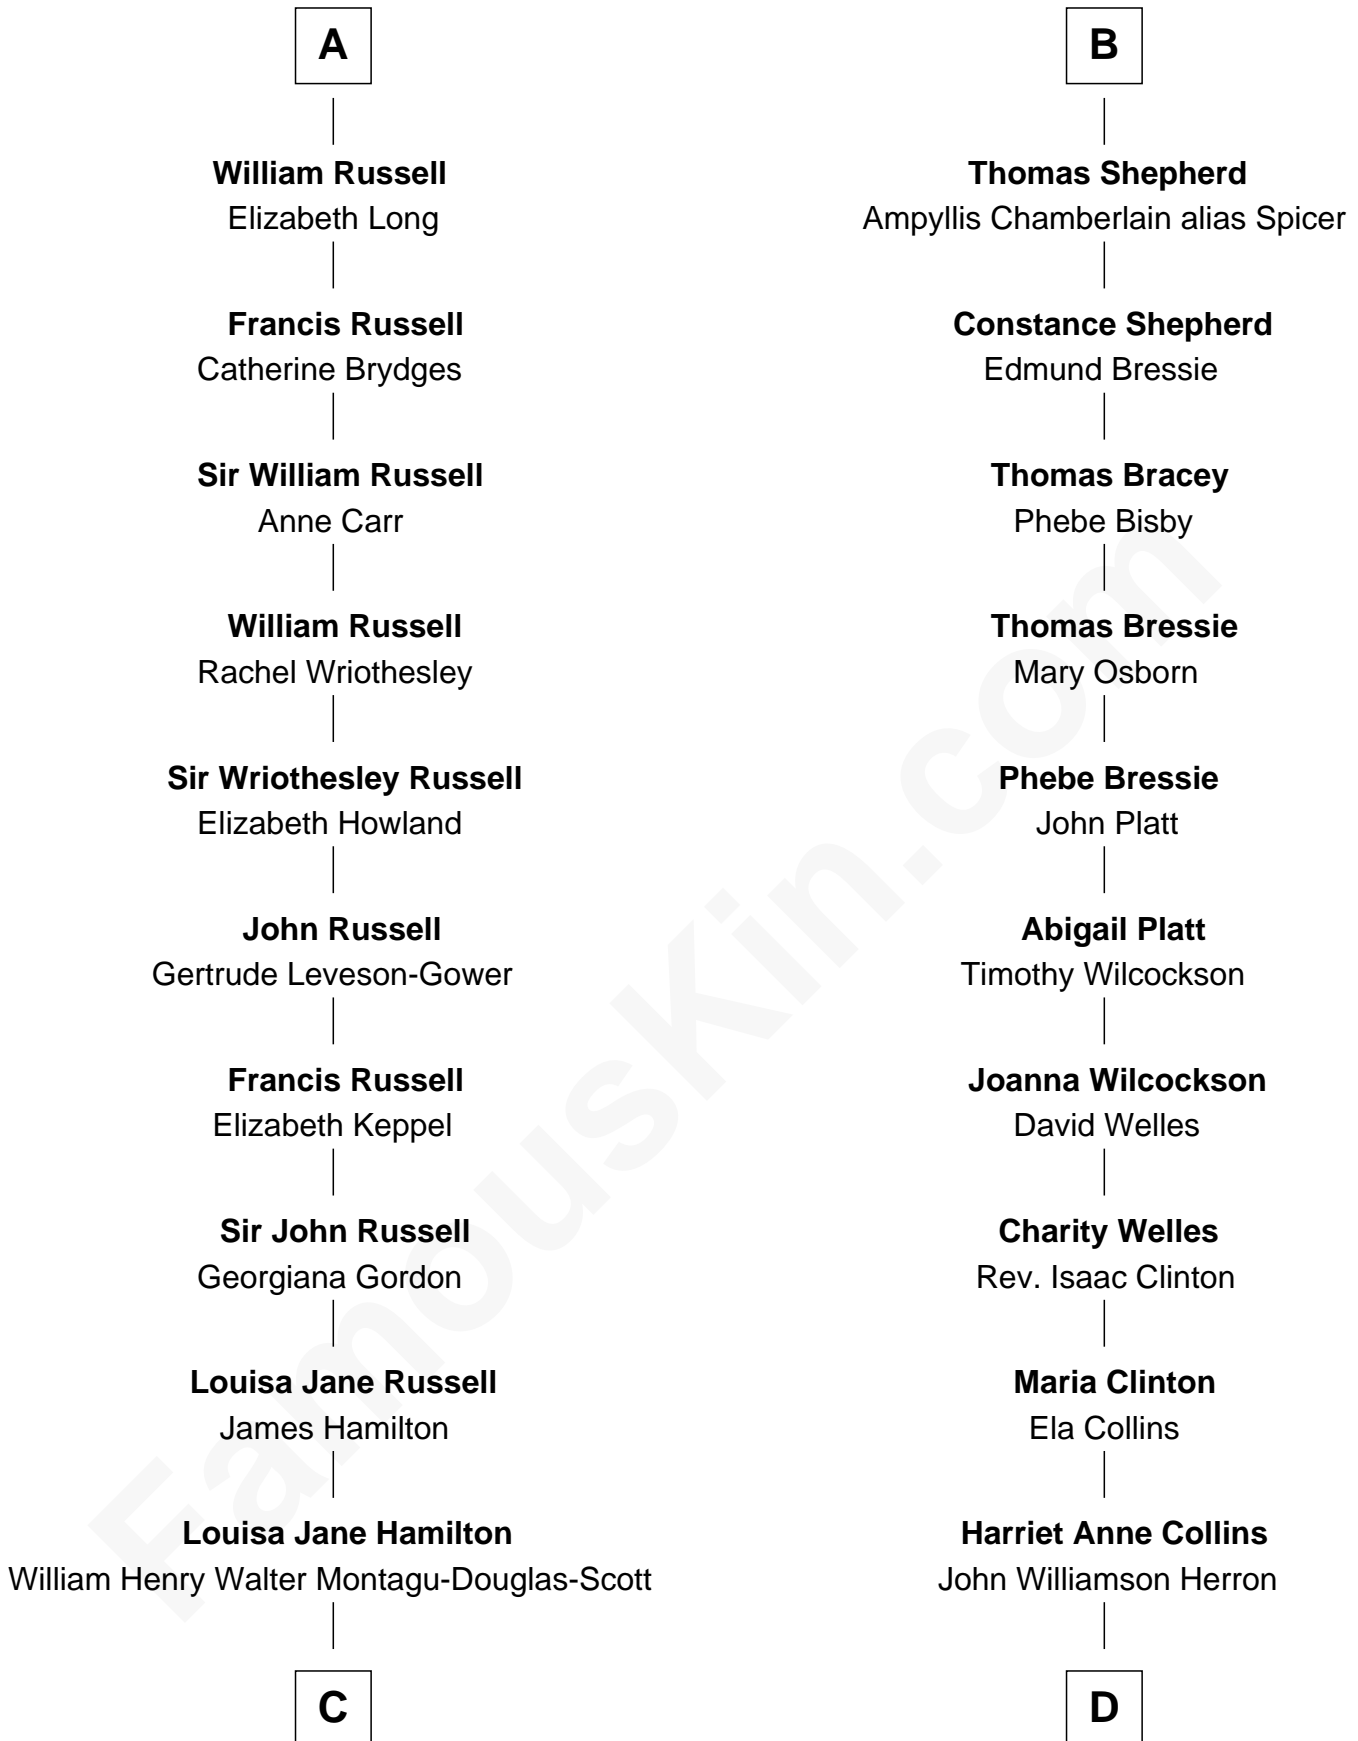

FamousKin.com Relationship Chart of

Sarah Ferguson

Duchess of York

20th cousin of

Bob Taft

67th Governor of Ohio

Sir John Howard

Alice de Bois