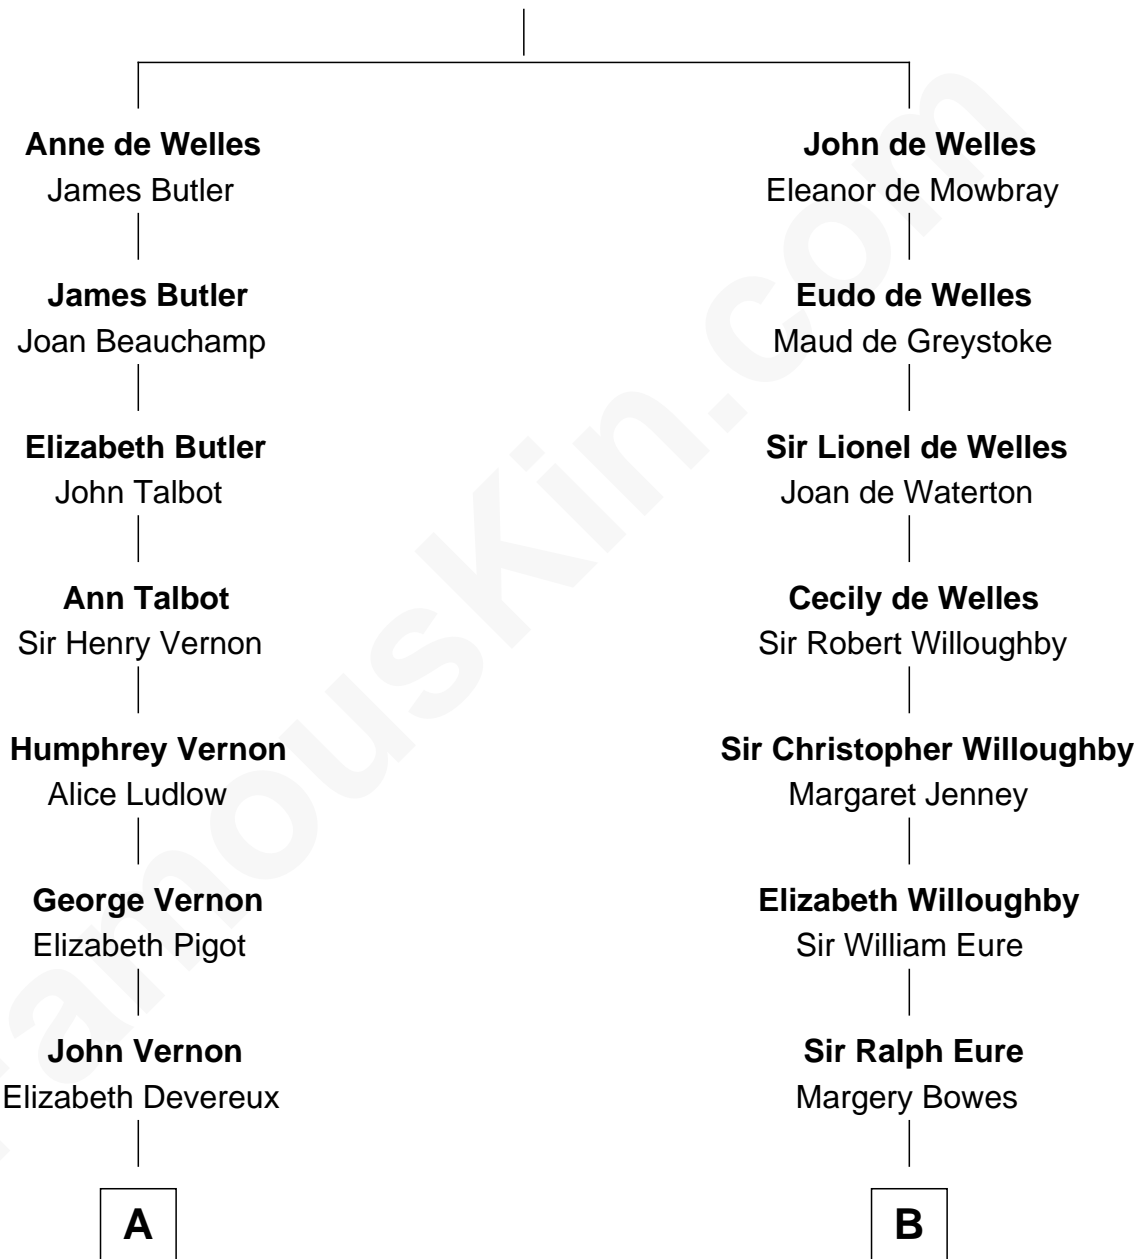

FamousKin.com Relationship Chart of

Sarah Ferguson

Duchess of York

19th cousin 1 time removed of

Bob Taft

67th Governor of Ohio

John de Welles

Maud de Roos

C

Marian Louisa Montagu-Douglas-Scott

Andrew Henry Ferguson

Ronald Ivor Ferguson

Susan Mary Wright

Sarah Ferguson

Duchess of York

D

William Howard Taft

Helen Louise Herron

Robert Alphonso Taft

Martha Wheaton Bowers

Robert Alphonso Taft

Blanca Duncan Noël

Bob Taft

67th Governor of Ohio