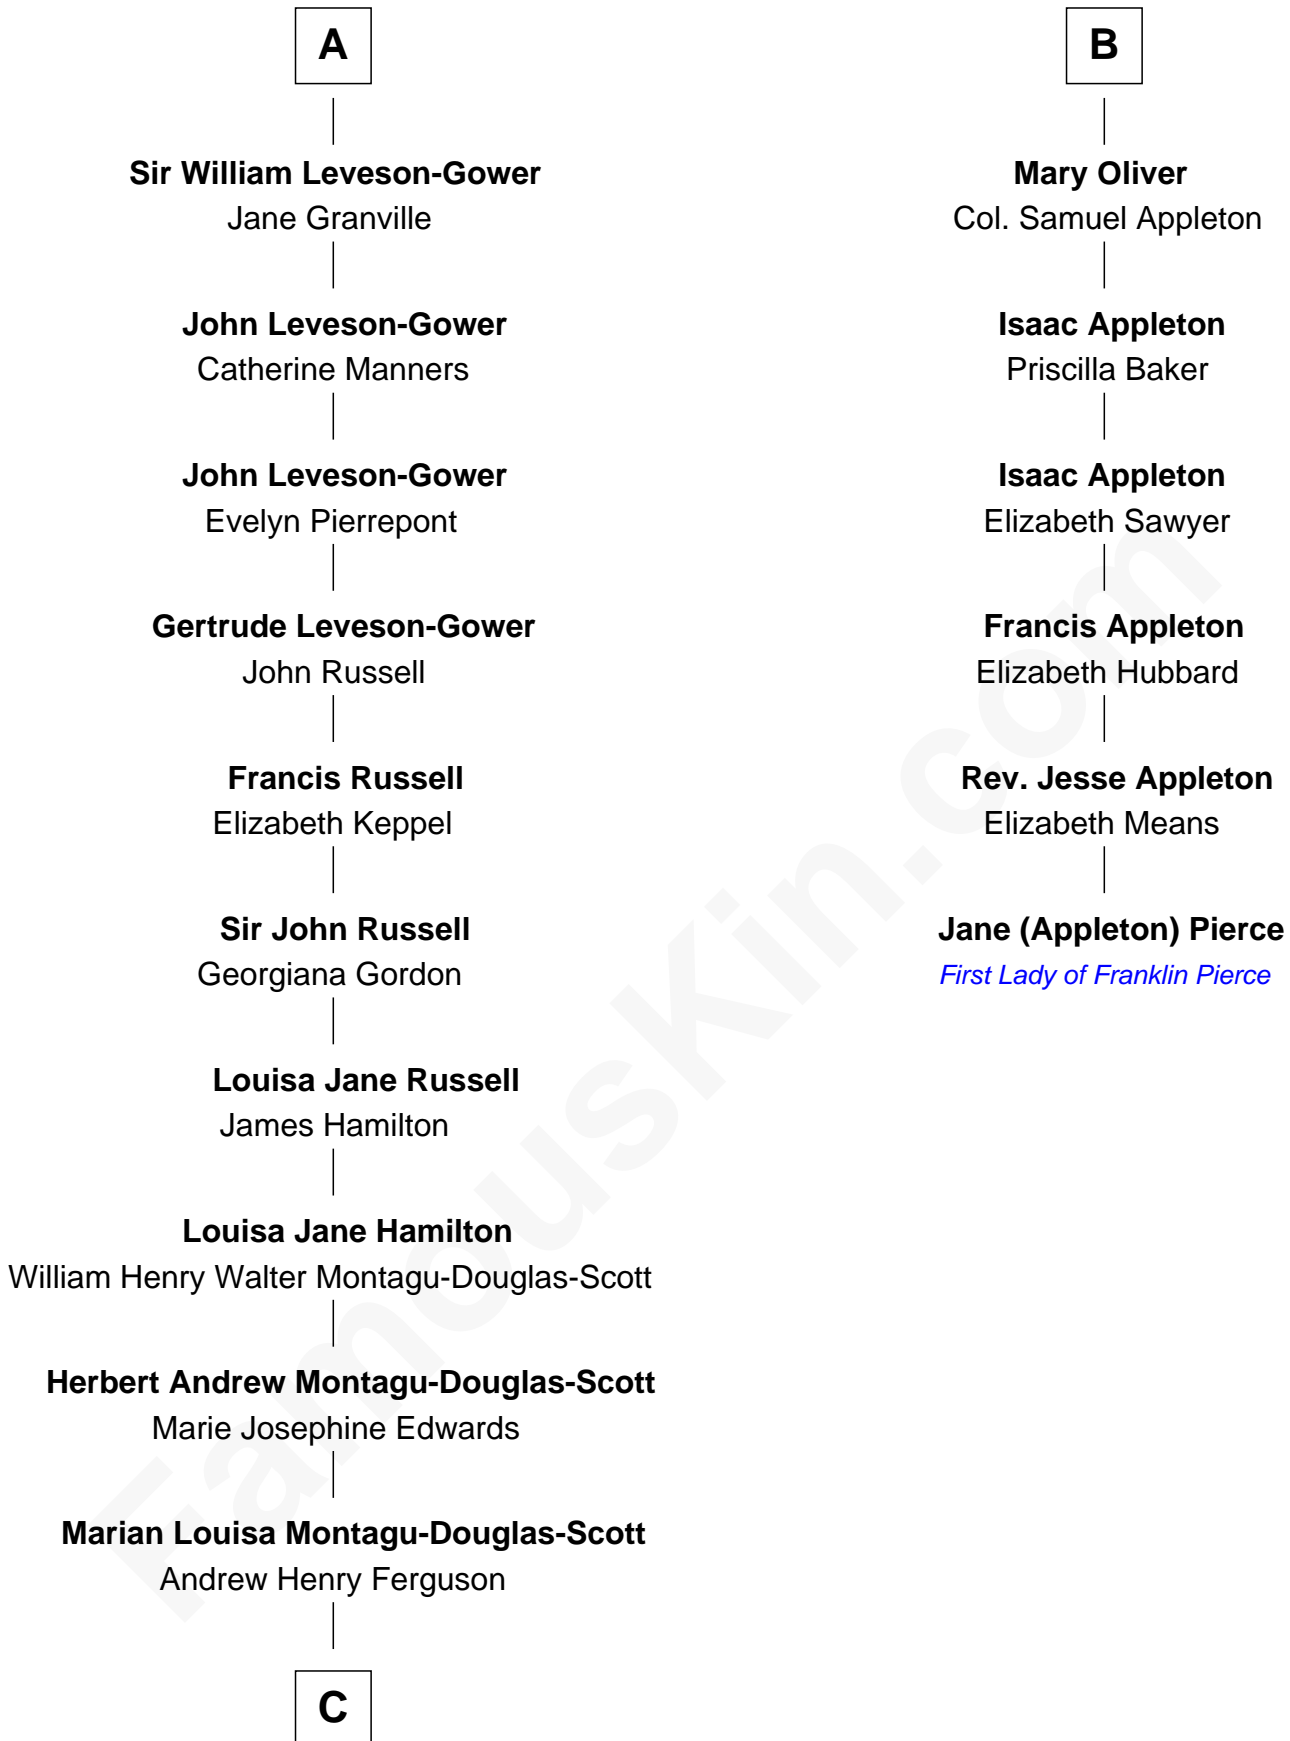

**FamousKin.com**  
**Relationship Chart of**  
**Sarah Ferguson**  
*Duchess of York*

12th cousin 6 times removed of

**Jane (Appleton) Pierce**  
*First Lady of President Franklin Pierce*

**C**

—  
**Ronald Ivor Ferguson**

Susan Mary Wright

—  
**Sarah Ferguson**

*Duchess of York*

FamousKin.com