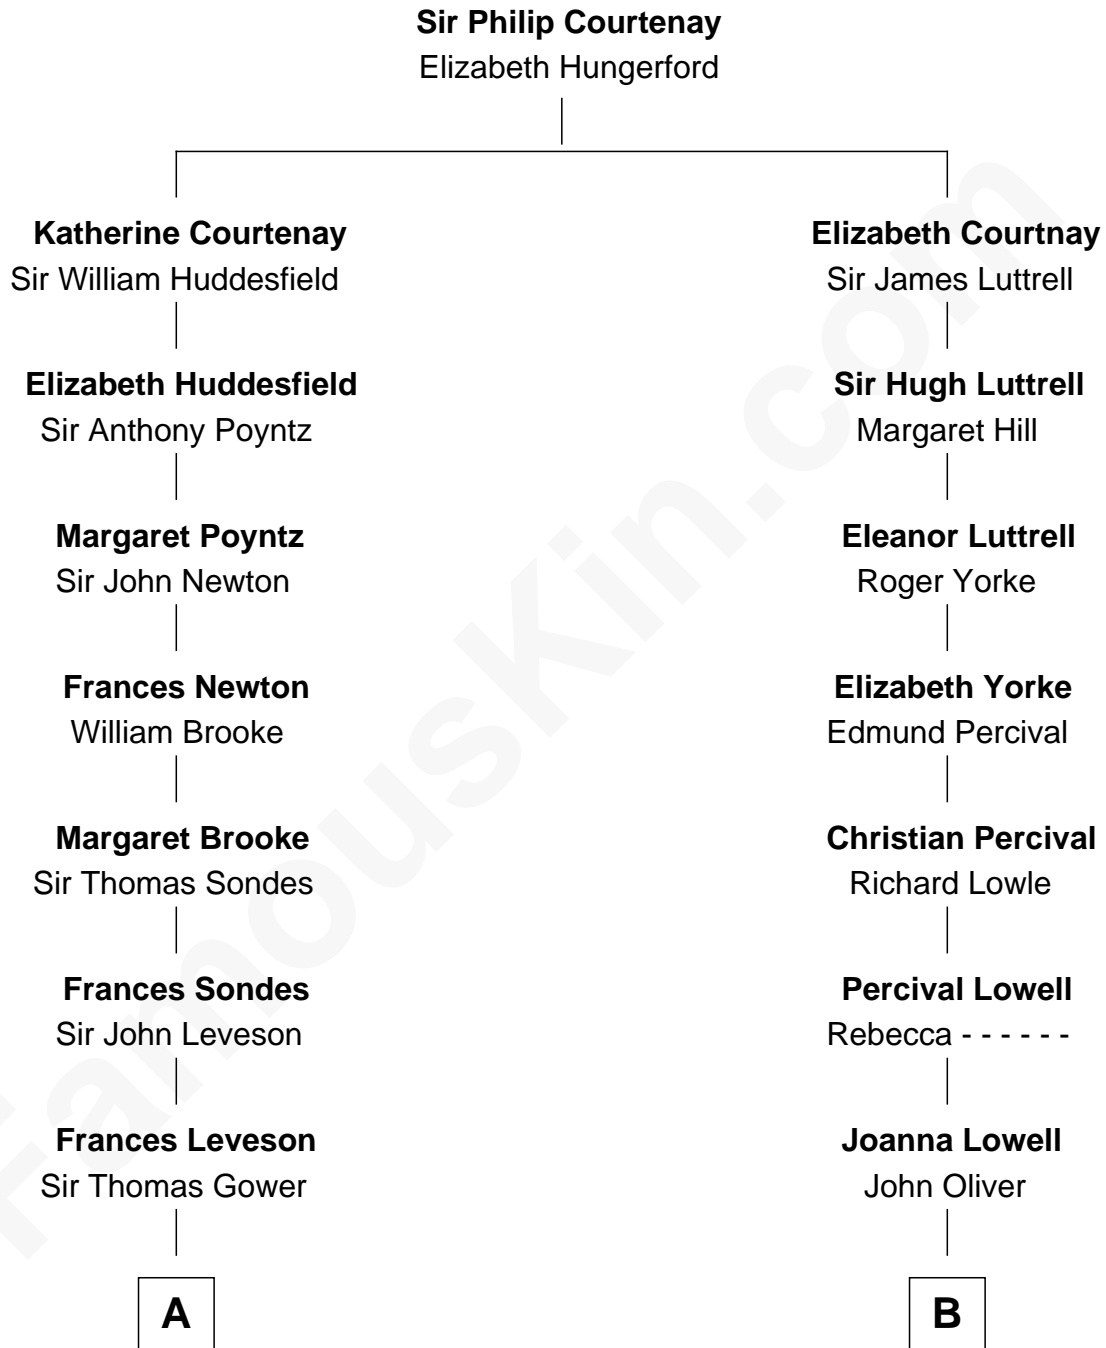

**FamousKin.com**  
**Relationship Chart of**  
**Sarah Ferguson**  
*Duchess of York*

12th cousin 6 times removed of

**Jane (Appleton) Pierce**  
*First Lady of President Franklin Pierce*

**C**

—  
**Ronald Ivor Ferguson**

Susan Mary Wright

—  
**Sarah Ferguson**

*Duchess of York*

FamousKin.com