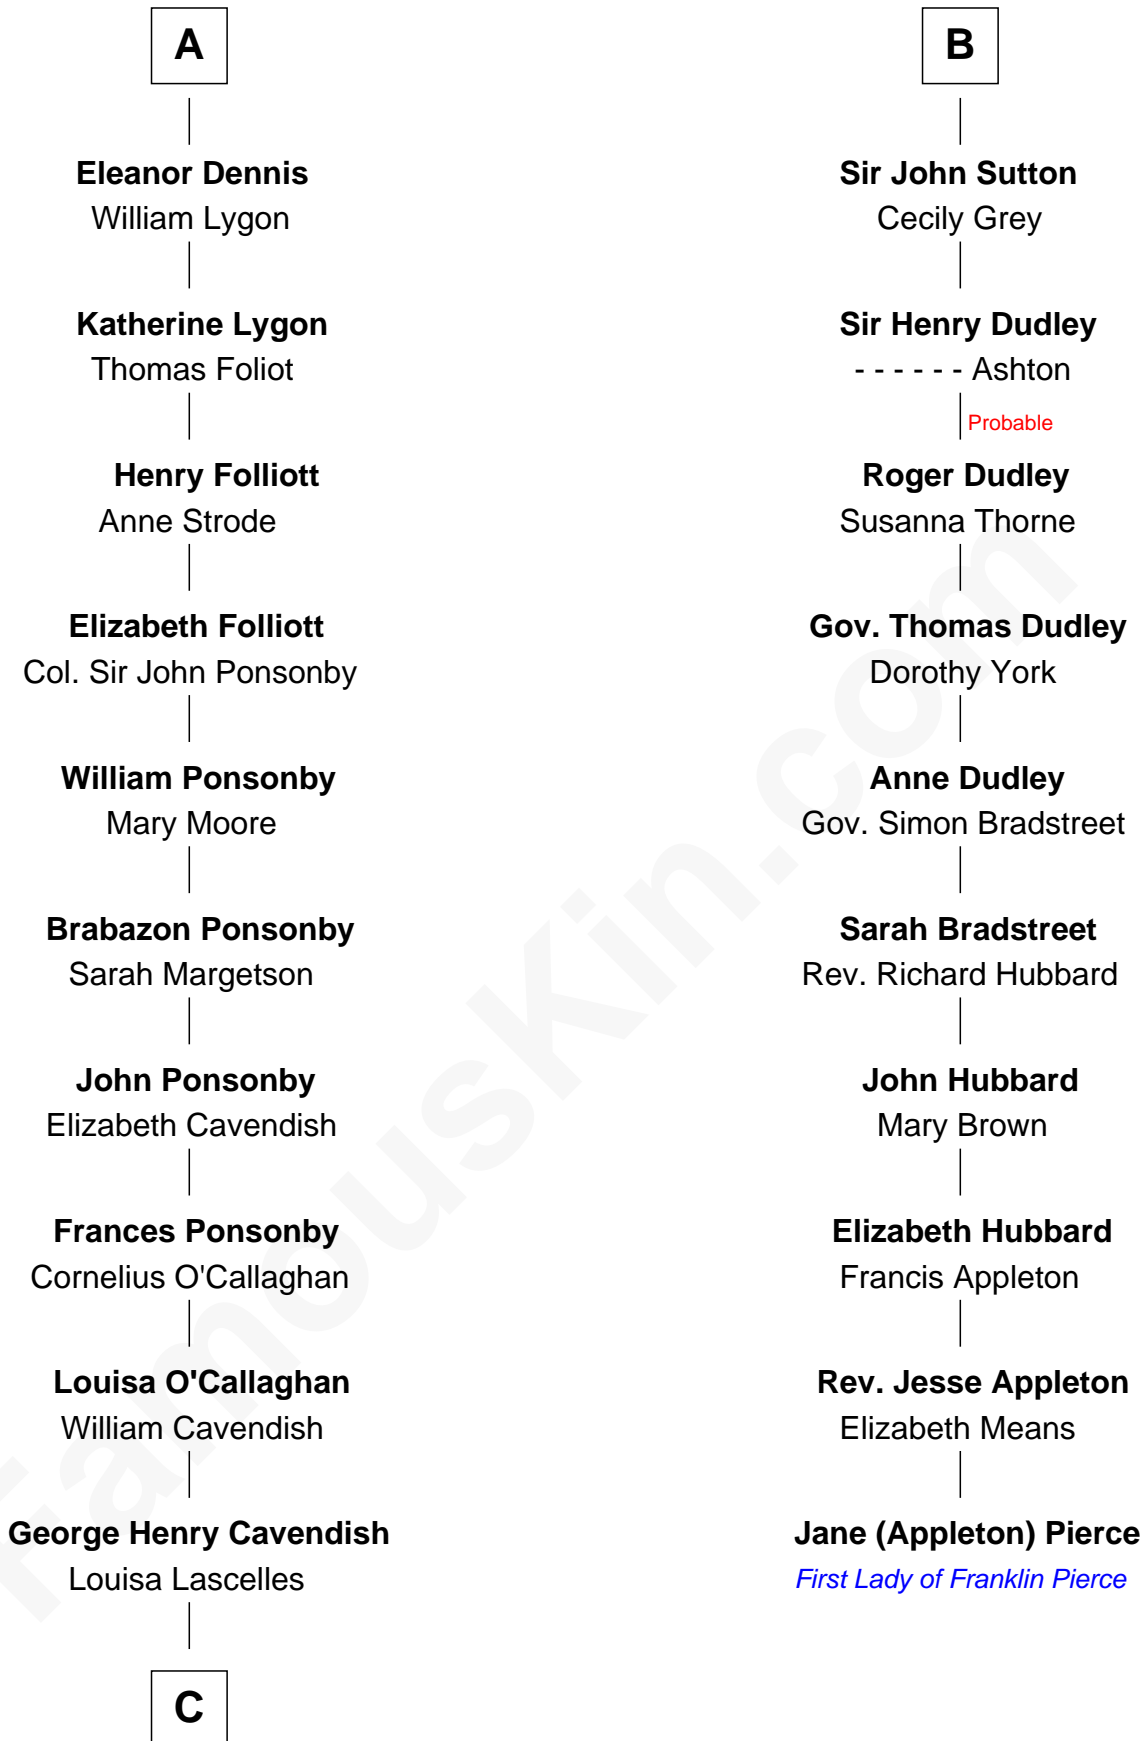

# FamousKin.com Relationship Chart of

**Sarah Ferguson**

*Duchess of York*

16th cousin 5 times removed of

**Jane (Appleton) Pierce**

*First Lady of President Franklin Pierce*

**C**

—  
**Susan Henrietta Cavendish**

Henry Robert Brand

—  
**Margaret Brand**

Algernon Francis Holford Ferguson

—  
**Andrew Henry Ferguson**

Marian Louisa Montagu-Douglas-Scott

—  
**Ronald Ivor Ferguson**

Susan Mary Wright

—  
**Sarah Ferguson**

*Duchess of York*