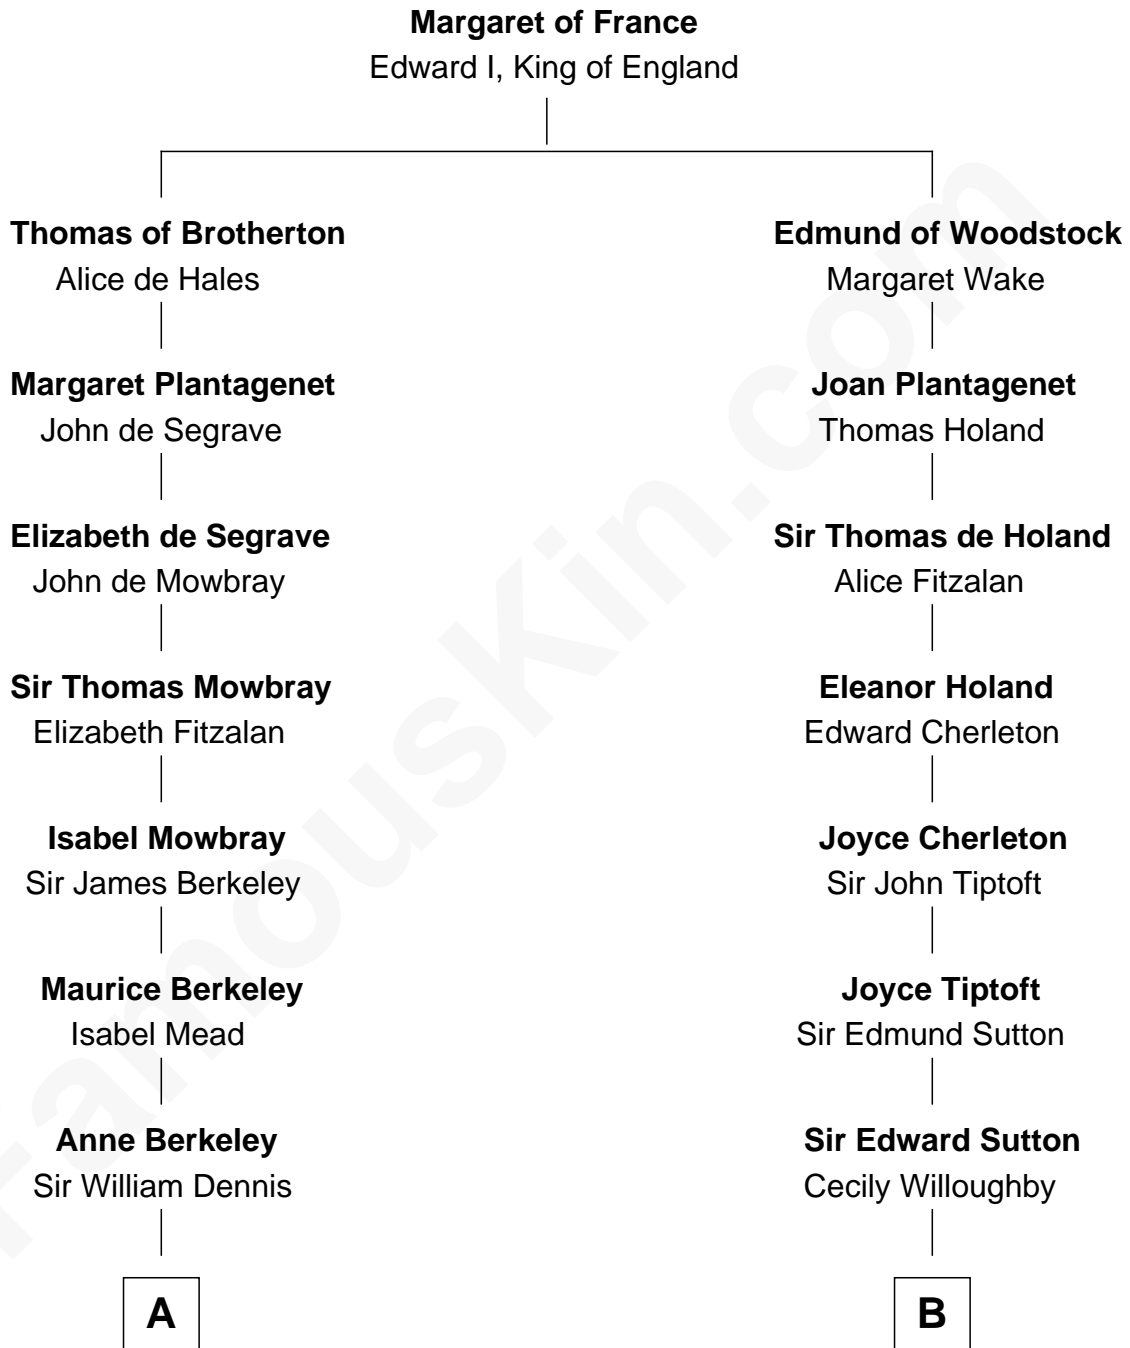

# FamousKin.com Relationship Chart of

**Sarah Ferguson**

*Duchess of York*

16th cousin 5 times removed of

**Jane (Appleton) Pierce**

*First Lady of President Franklin Pierce*

**C**

—  
**Susan Henrietta Cavendish**

Henry Robert Brand

—  
**Margaret Brand**

Algernon Francis Holford Ferguson

—  
**Andrew Henry Ferguson**

Marian Louisa Montagu-Douglas-Scott

—  
**Ronald Ivor Ferguson**

Susan Mary Wright

—  
**Sarah Ferguson**

*Duchess of York*