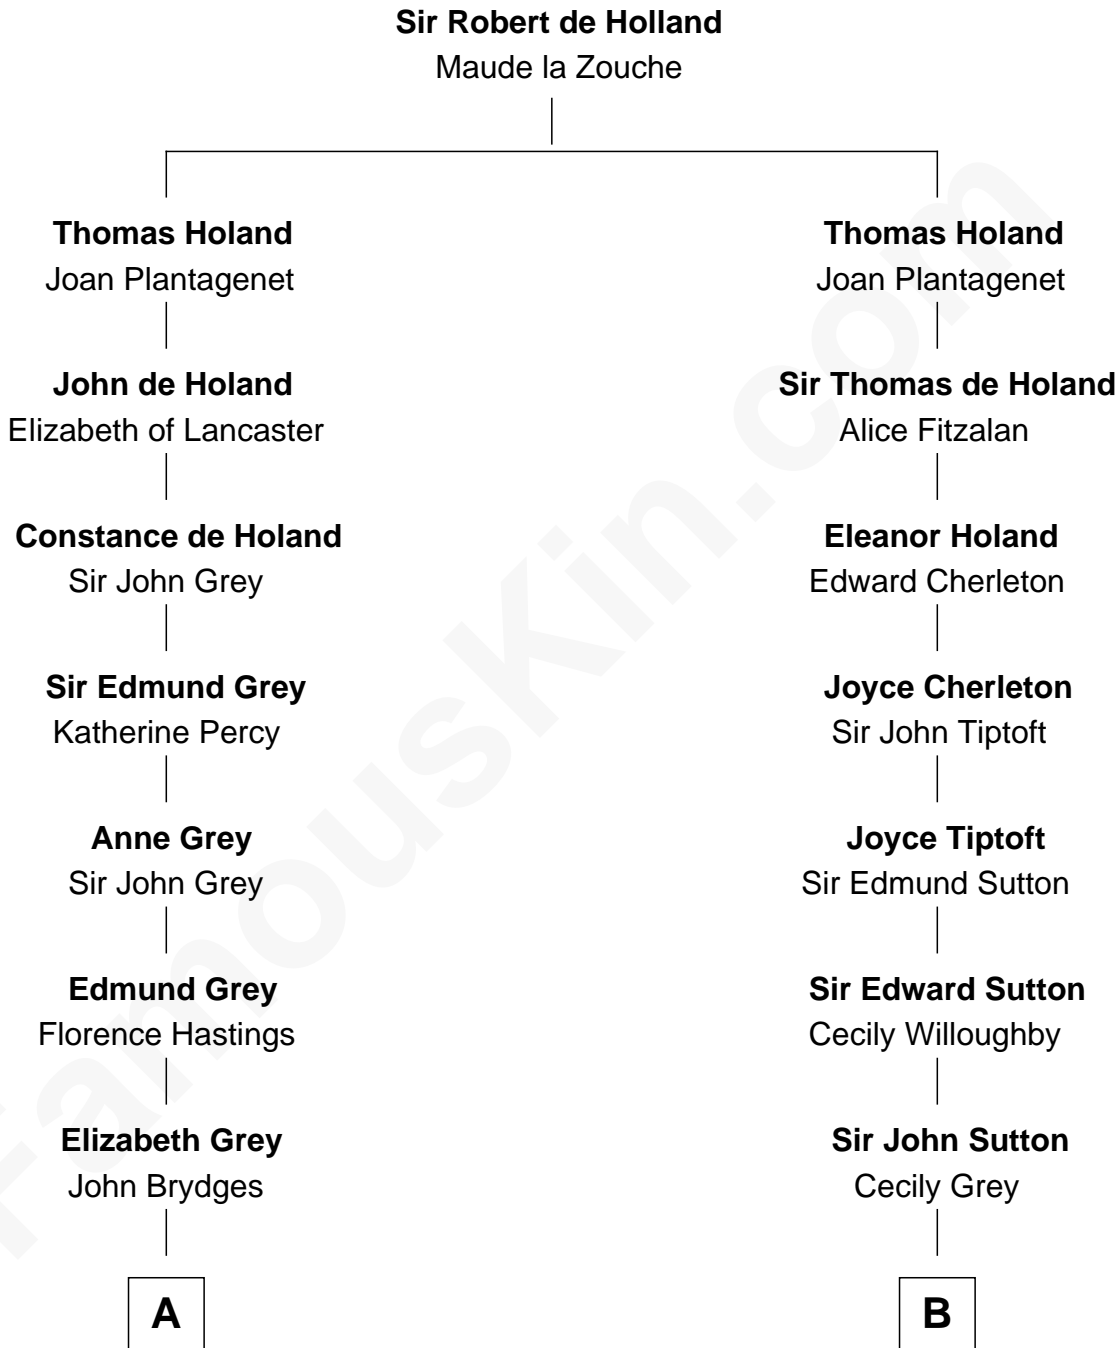

FamousKin.com
Relationship Chart of
Sarah Ferguson
Duchess of York

15th cousin 6 times removed of
Jane (Appleton) Pierce
First Lady of President Franklin Pierce

C

Louisa Jane Hamilton

William Henry Walter Montagu-Douglas-Scott

Herbert Andrew Montagu-Douglas-Scott

Marie Josephine Edwards

Marian Louisa Montagu-Douglas-Scott

Andrew Henry Ferguson

Ronald Ivor Ferguson

Susan Mary Wright

Sarah Ferguson

Duchess of York