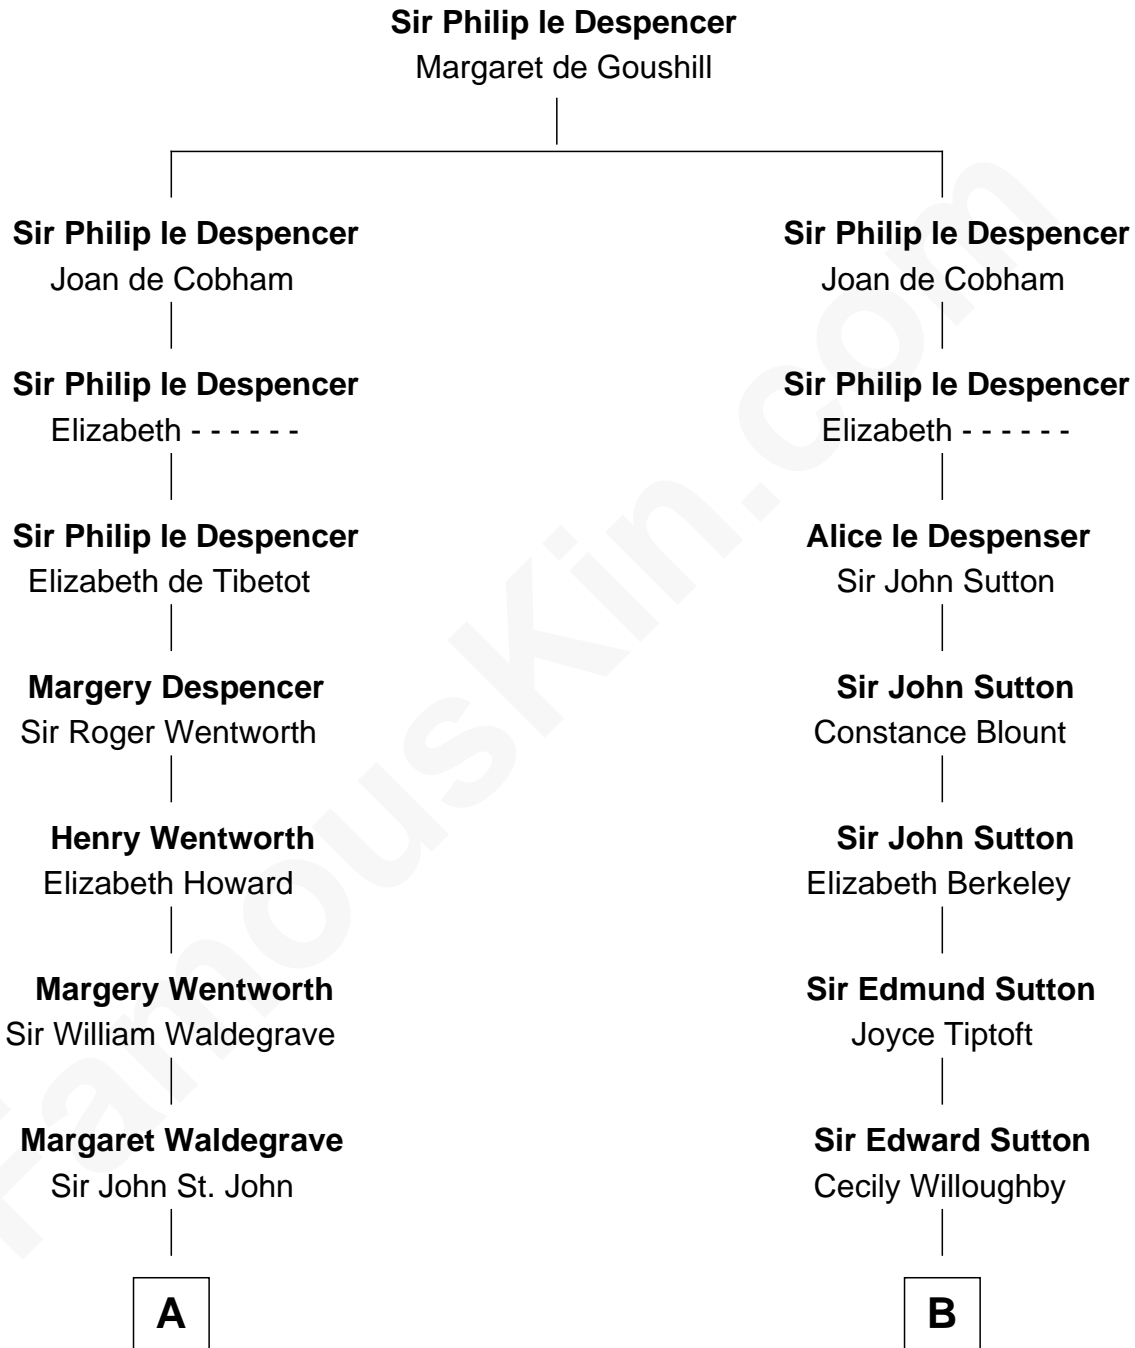

**FamousKin.com**  
**Relationship Chart of**  
**Sarah Ferguson**  
*Duchess of York*

**16th cousin 5 times removed of**  
**Jane (Appleton) Pierce**  
*First Lady of President Franklin Pierce*

**C**

—  
**Louisa Jane Hamilton**

William Henry Walter Montagu-Douglas-Scott

—  
**Herbert Andrew Montagu-Douglas-Scott**

Marie Josephine Edwards

—  
**Marian Louisa Montagu-Douglas-Scott**

Andrew Henry Ferguson

—  
**Ronald Ivor Ferguson**

Susan Mary Wright

—  
**Sarah Ferguson**

*Duchess of York*