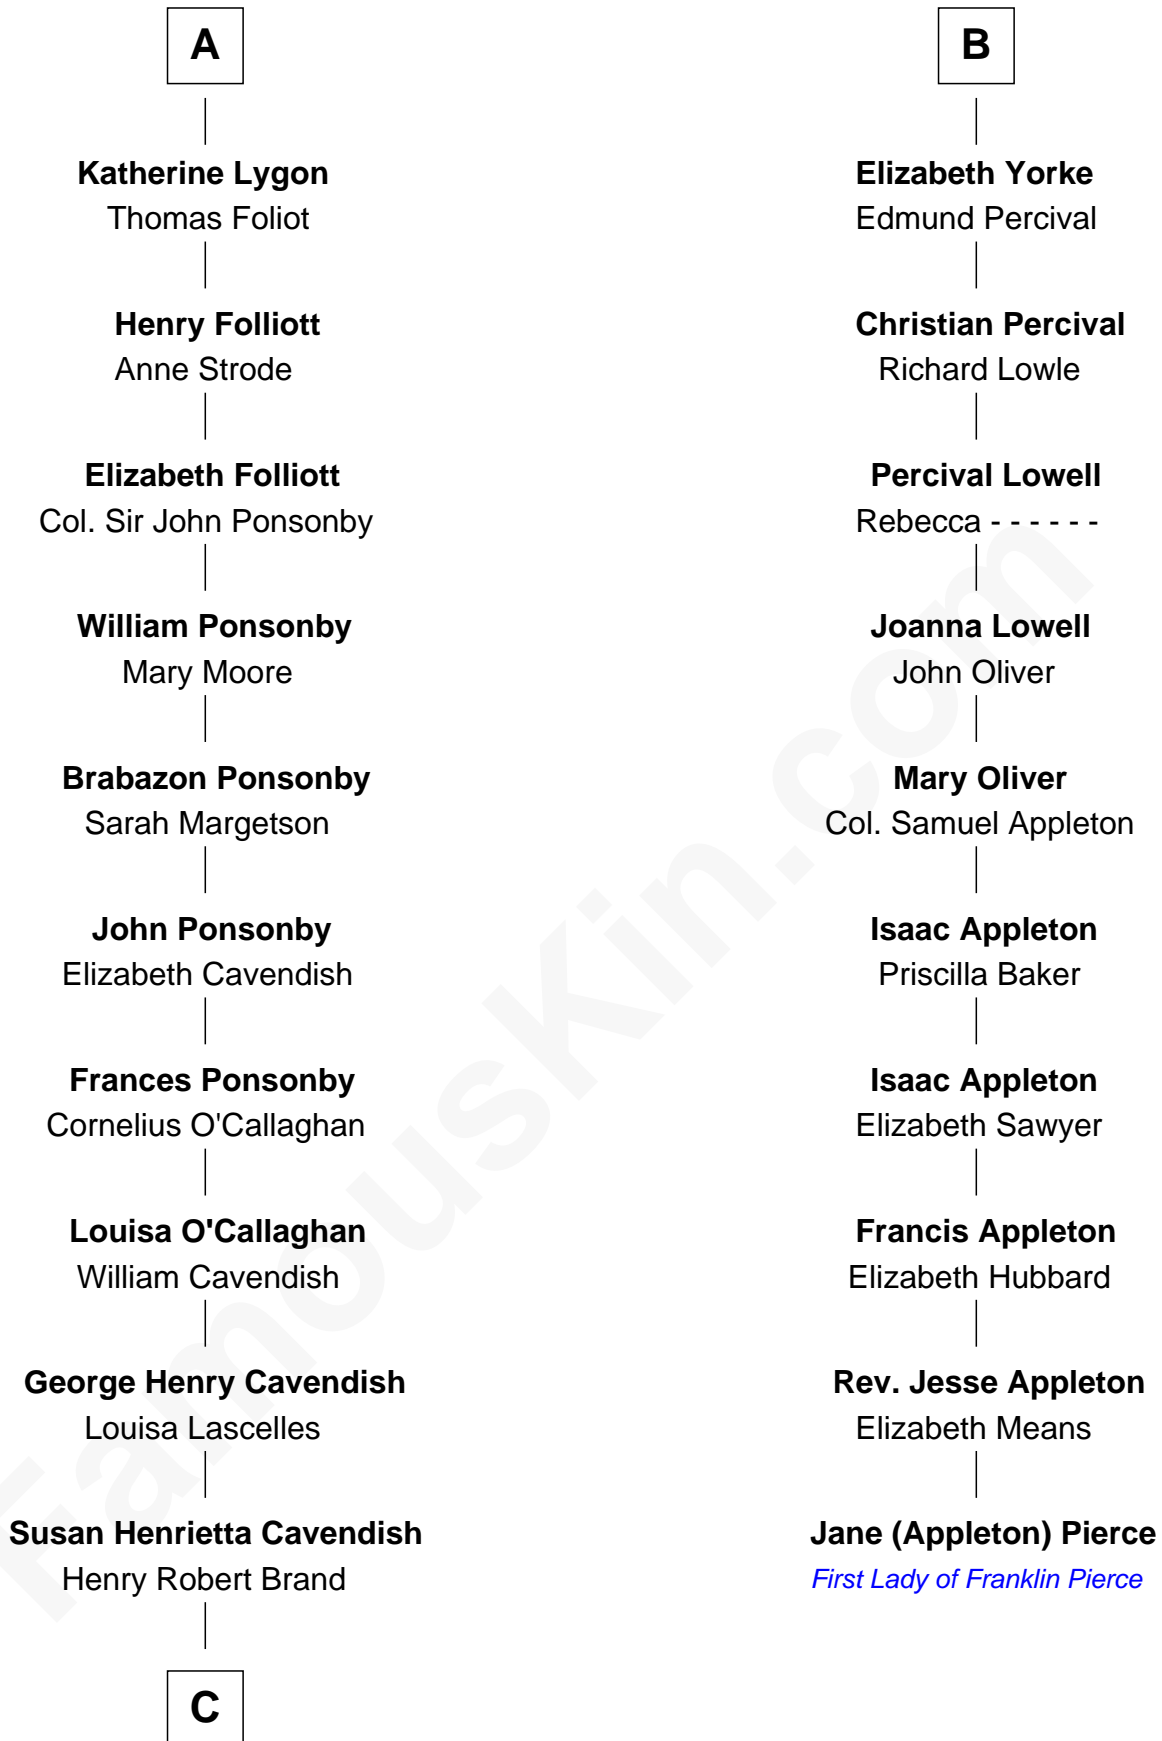

# FamousKin.com Relationship Chart of

**Sarah Ferguson**

*Duchess of York*

16th cousin 4 times removed of

**Jane (Appleton) Pierce**

*First Lady of President Franklin Pierce*

**Humphrey de Bohun**

Elizabeth Plantagenet

**Sir William de Bohun**  
Elizabeth de Badlesmere

**Elizabeth de Bohun**  
Sir Richard Fitzalan

**Elizabeth Fitzalan**  
Sir Thomas Mowbray

**Isabel Mowbray**  
Sir James Berkeley

**Maurice Berkeley**  
Isabel Mead

**Anne Berkeley**  
Sir William Dennis

**Eleanor Dennis**  
William Lygon

**A**

**Margaret de Bohun**  
Sir Hugh de Courtnay

**Elizabeth de Courtnay**  
Sir Andrew Luttrell

**Sir Hugh Luttrell**  
Catherine de Beaumont

**Sir John Luttrell**  
Margaret Touchet

**Sir James Luttrell**  
Elizabeth Courtnay

**Sir Hugh Luttrell**  
Margaret Hill

**Eleanor Luttrell**  
Roger Yorke

**B**

**C**

—  
**Margaret Brand**

Algernon Francis Holford Ferguson