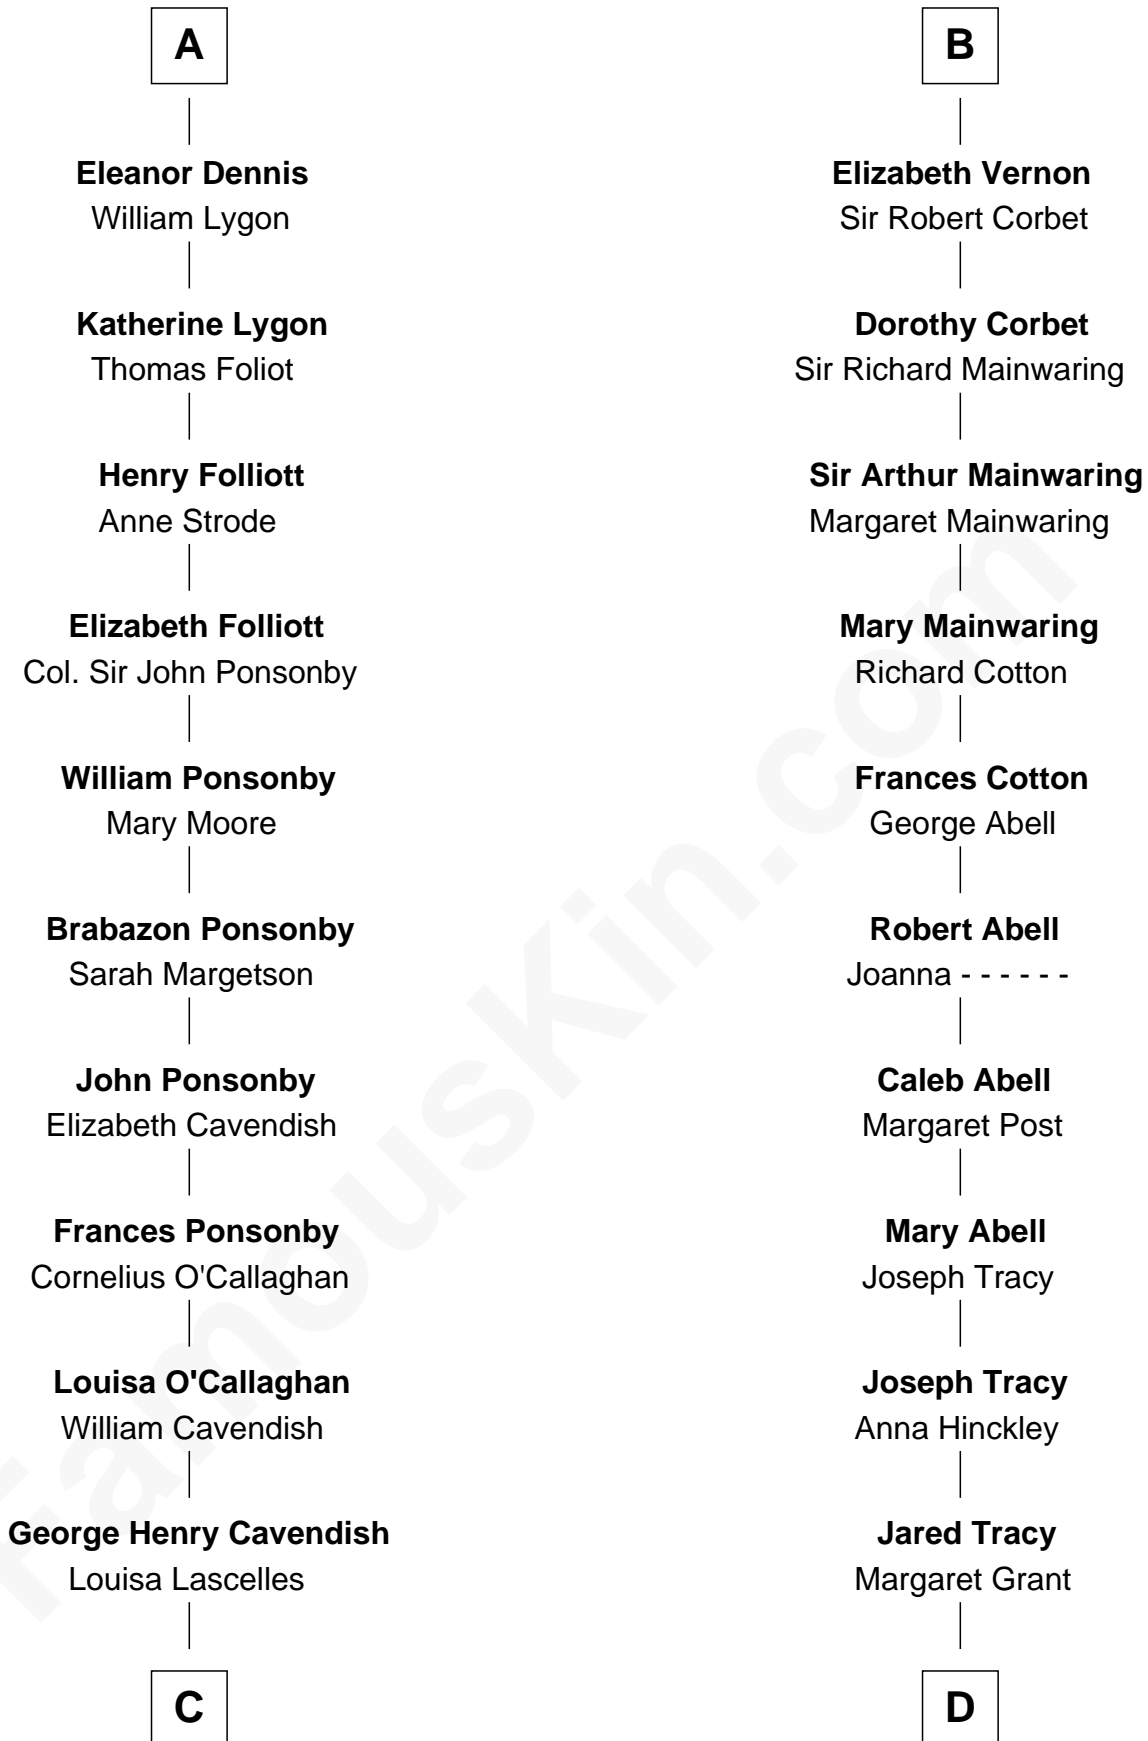

FamousKin.com Relationship Chart of

Sarah Ferguson

Duchess of York

20th cousin 1 time removed of

J.P. Morgan, Jr.

American Banker and Philanthropist

Humphrey de Bohun

Maud de Fiennes

C

Susan Henrietta Cavendish

Henry Robert Brand

Margaret Brand

Algernon Francis Holford Ferguson

Andrew Henry Ferguson

Marian Louisa Montagu-Douglas-Scott

Ronald Ivor Ferguson

Susan Mary Wright

Sarah Ferguson

Duchess of York

D

William Gedney Tracy

Rachel Huntington

Charles F. Tracy

Louisa Kirkland