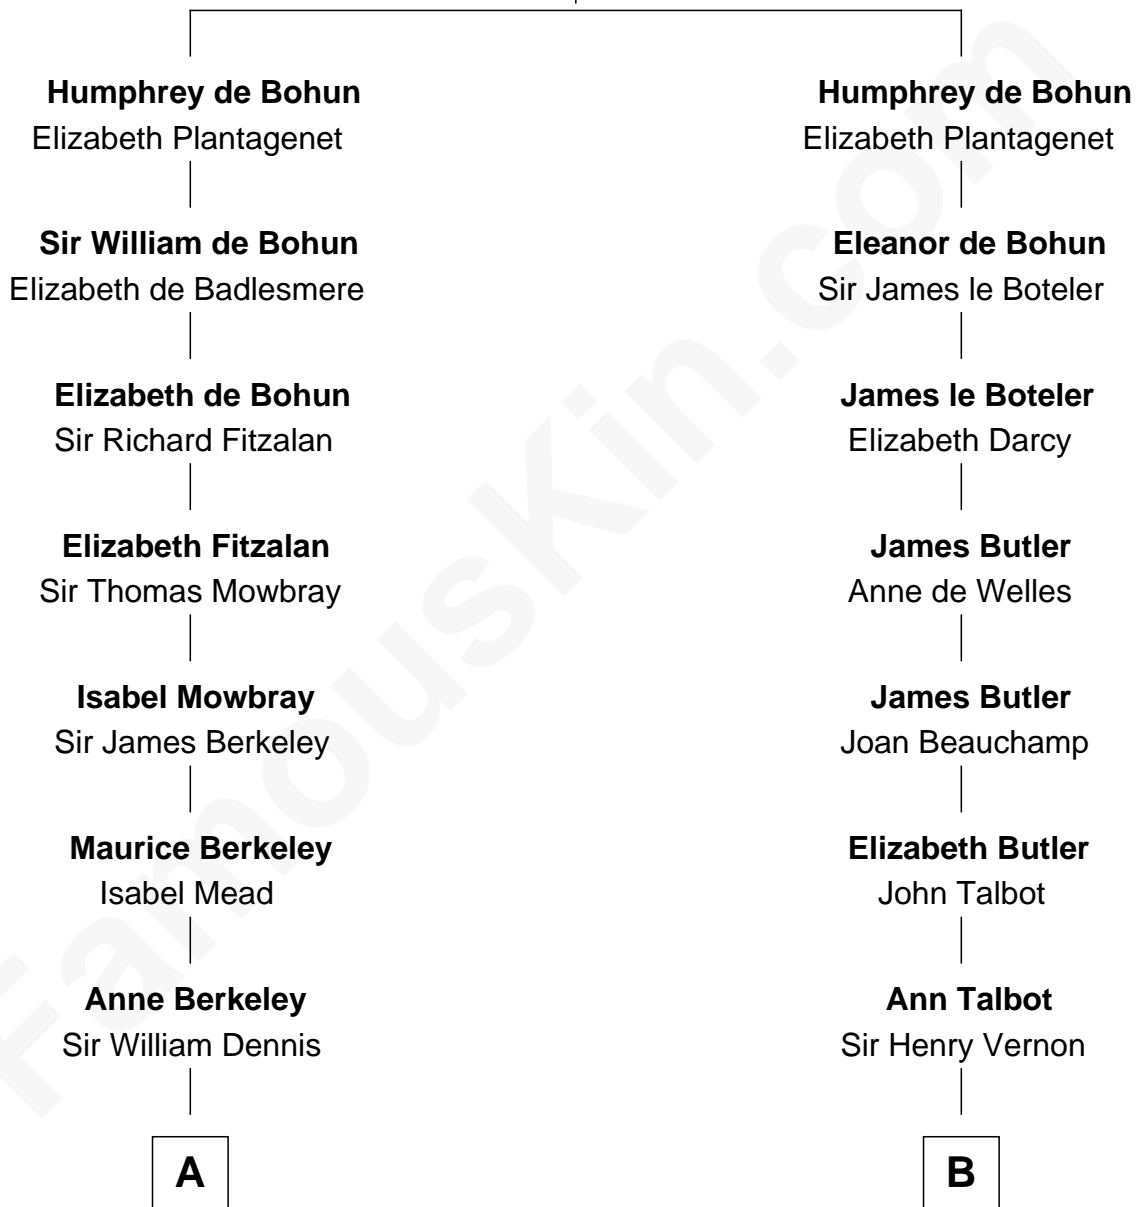

FamousKin.com Relationship Chart of

Sarah Ferguson

Duchess of York

20th cousin 1 time removed of

J.P. Morgan, Jr.

American Banker and Philanthropist

Humphrey de Bohun

Maud de Fiennes

C

Susan Henrietta Cavendish

Henry Robert Brand

Margaret Brand

Algernon Francis Holford Ferguson

Andrew Henry Ferguson

Marian Louisa Montagu-Douglas-Scott

Ronald Ivor Ferguson

Susan Mary Wright

Sarah Ferguson

Duchess of York

D

William Gedney Tracy

Rachel Huntington

Charles F. Tracy

Louisa Kirkland