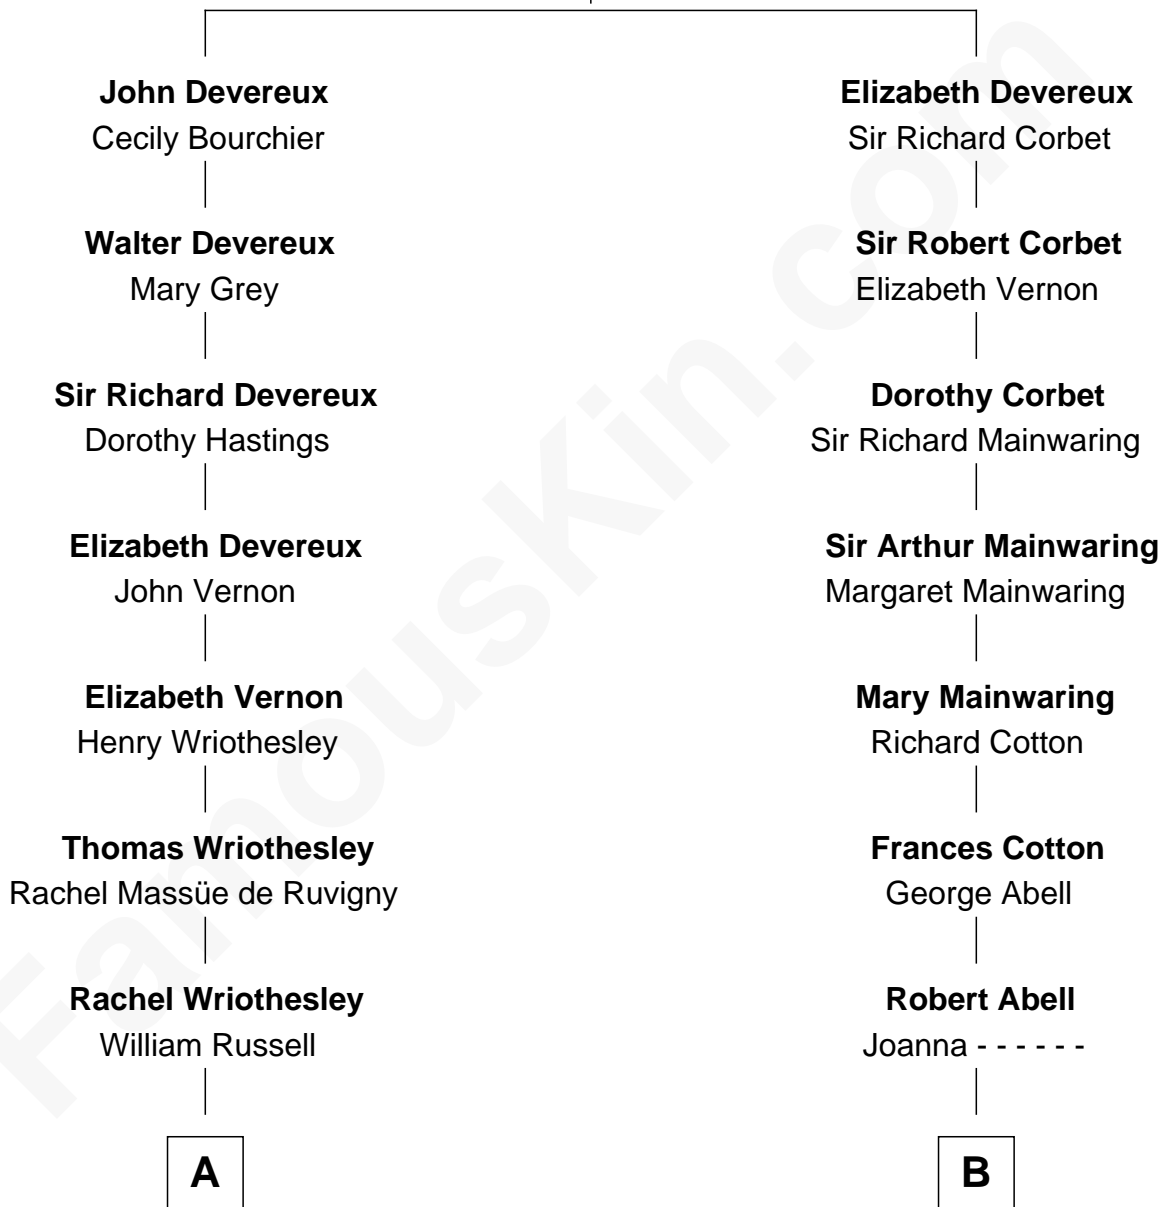

FamousKin.com Relationship Chart of

Sarah Ferguson

Duchess of York

14th cousin 2 times removed of

J.P. Morgan, Jr.

American Banker and Philanthropist

Sir Walter Devereux

Anne Ferrers

A

Sir Wriothsesley Russell

Elizabeth Howland

John Russell

Gertrude Leveson-Gower

Francis Russell

Elizabeth Keppel

Sir John Russell