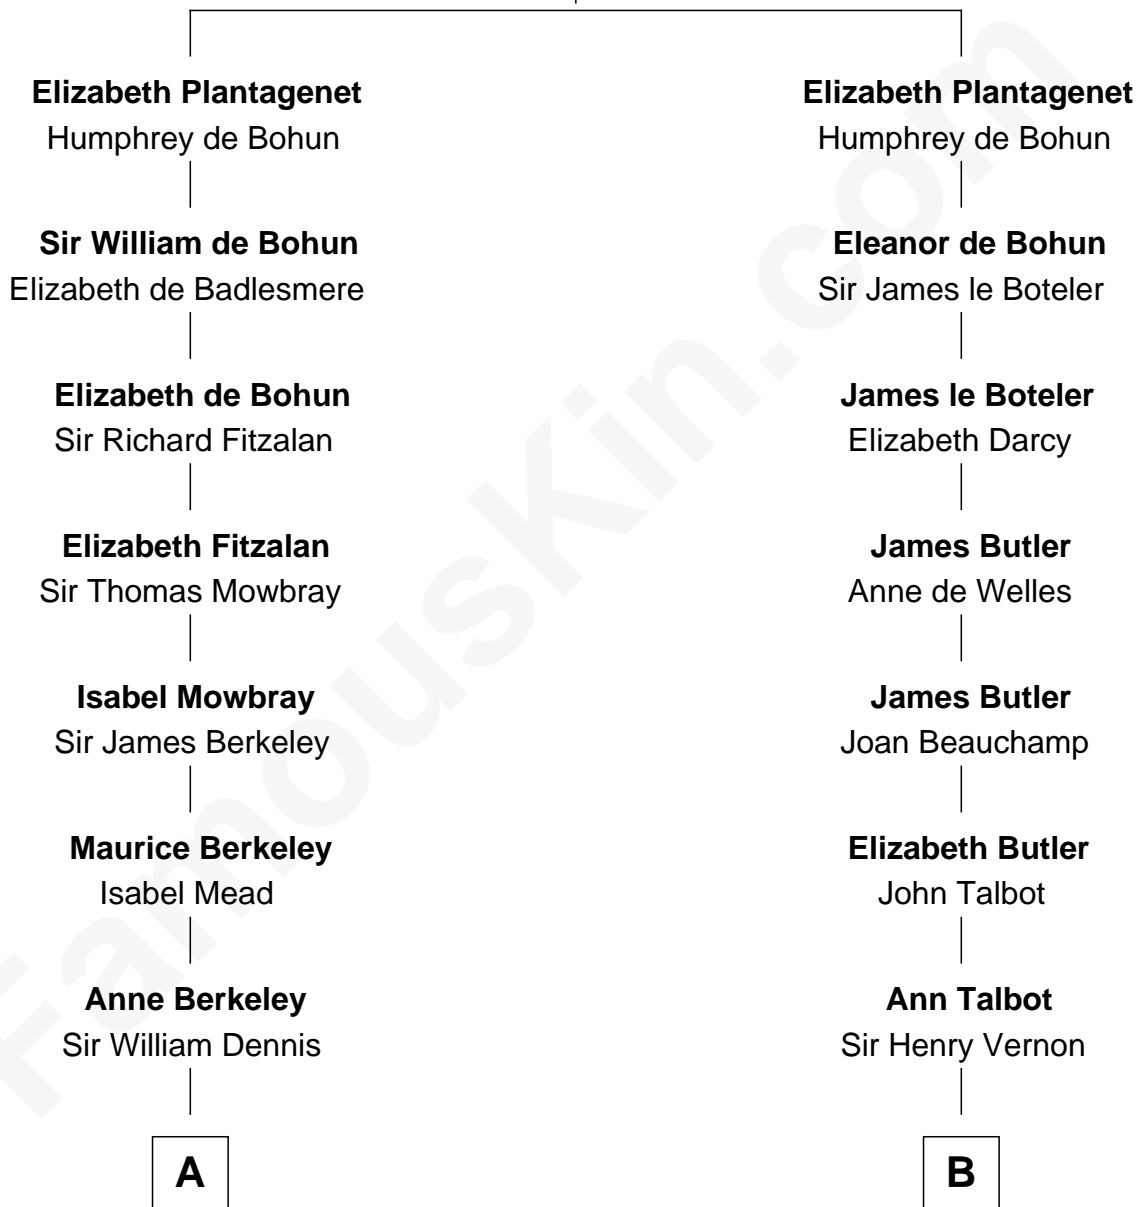

FamousKin.com Relationship Chart of

Sarah Ferguson

Duchess of York

20th cousin 1 time removed of

J.P. Morgan, Jr.

American Banker and Philanthropist

Eleanor of Castile
Edward I, King of England

C

Susan Henrietta Cavendish

Henry Robert Brand

Margaret Brand

Algernon Francis Holford Ferguson

Andrew Henry Ferguson

Marian Louisa Montagu-Douglas-Scott

Ronald Ivor Ferguson

Susan Mary Wright

Sarah Ferguson

Duchess of York

D

William Gedney Tracy

Rachel Huntington

Charles F. Tracy

Louisa Kirkland

Frances Louisa Tracy