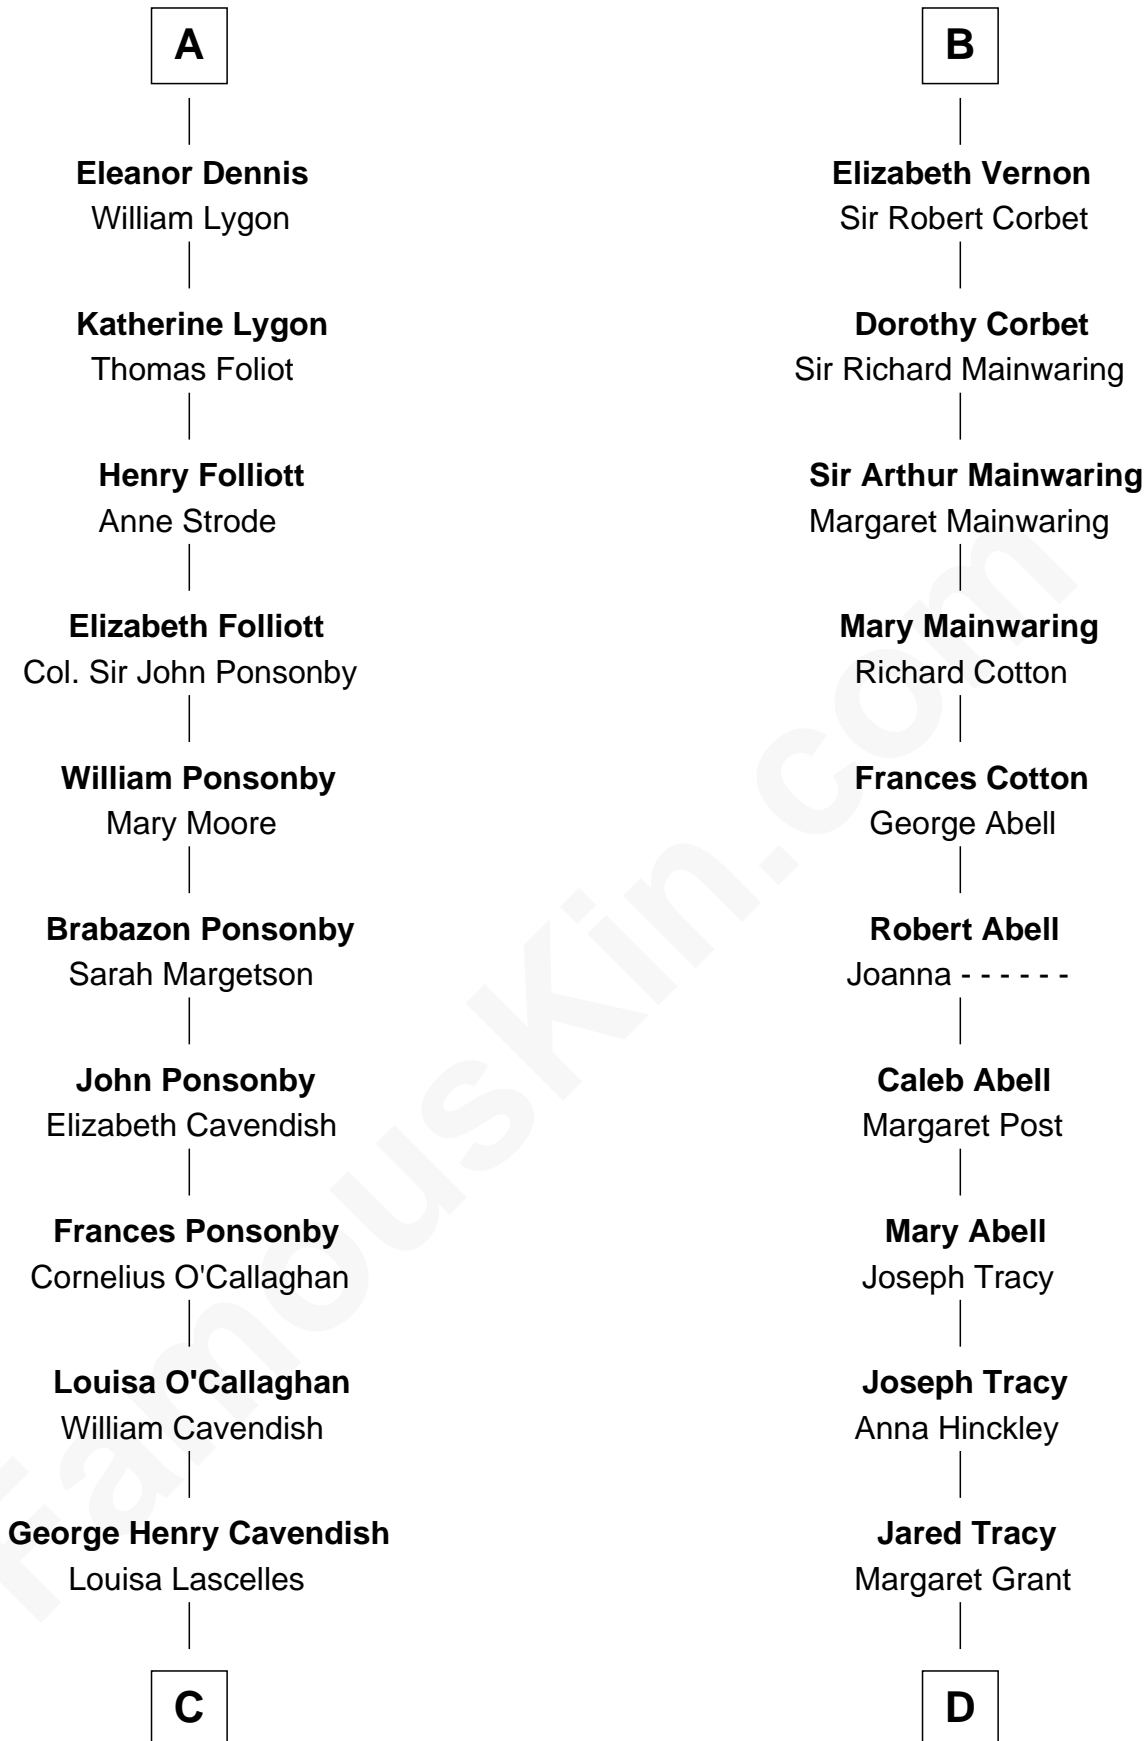

FamousKin.com Relationship Chart of

Sarah Ferguson

Duchess of York

20th cousin 1 time removed of

J.P. Morgan, Jr.

American Banker and Philanthropist

Eleanor of Castile
Edward I, King of England

C

Susan Henrietta Cavendish

Henry Robert Brand

Margaret Brand

Algernon Francis Holford Ferguson

Andrew Henry Ferguson

Marian Louisa Montagu-Douglas-Scott

Ronald Ivor Ferguson

Susan Mary Wright

Sarah Ferguson

Duchess of York

D

William Gedney Tracy

Rachel Huntington

Charles F. Tracy

Louisa Kirkland

Frances Louisa Tracy