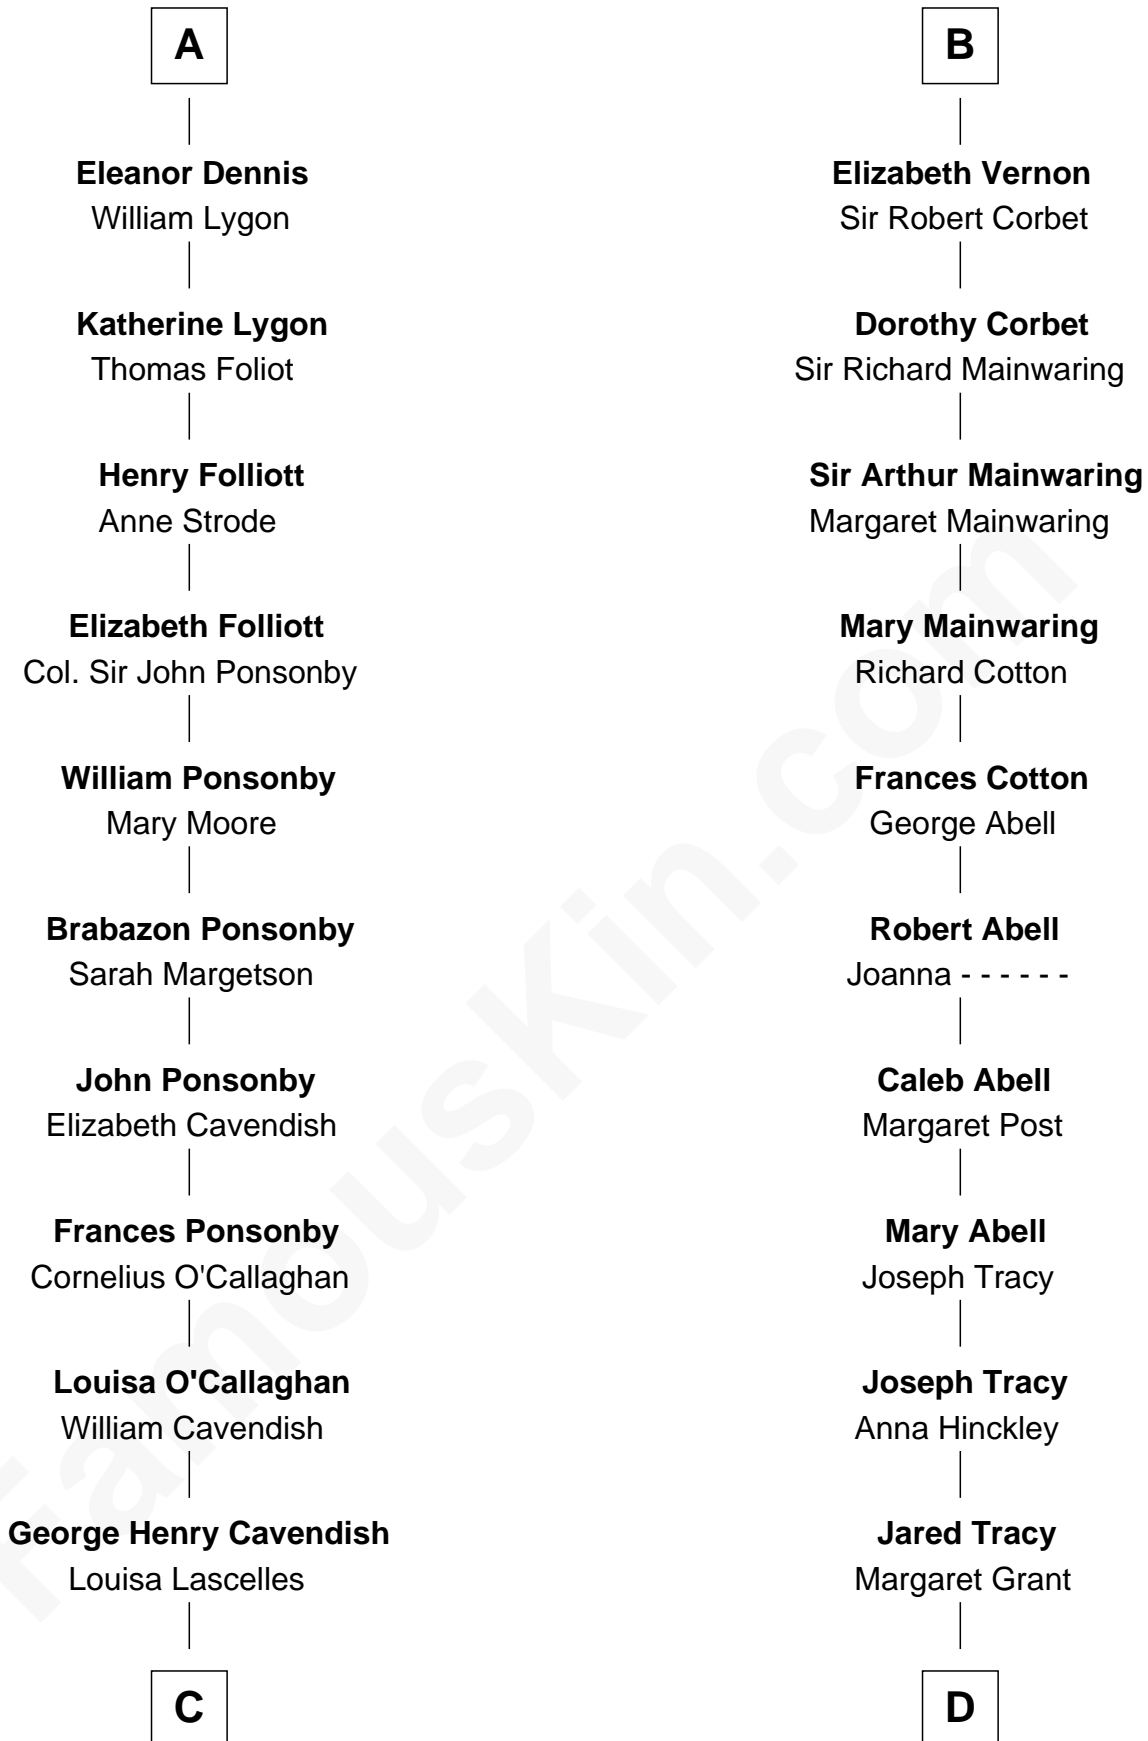

FamousKin.com Relationship Chart of

Sarah Ferguson

Duchess of York

20th cousin 1 time removed of

J.P. Morgan, Jr.

American Banker and Philanthropist

Gunselm de Badlesmere

C

Susan Henrietta Cavendish

Henry Robert Brand

Margaret Brand

Algernon Francis Holford Ferguson

Andrew Henry Ferguson

Marian Louisa Montagu-Douglas-Scott

Ronald Ivor Ferguson

Susan Mary Wright

Sarah Ferguson

Duchess of York

D

William Gedney Tracy

Rachel Huntington

Charles F. Tracy

Louisa Kirkland

Frances Louisa Tracy