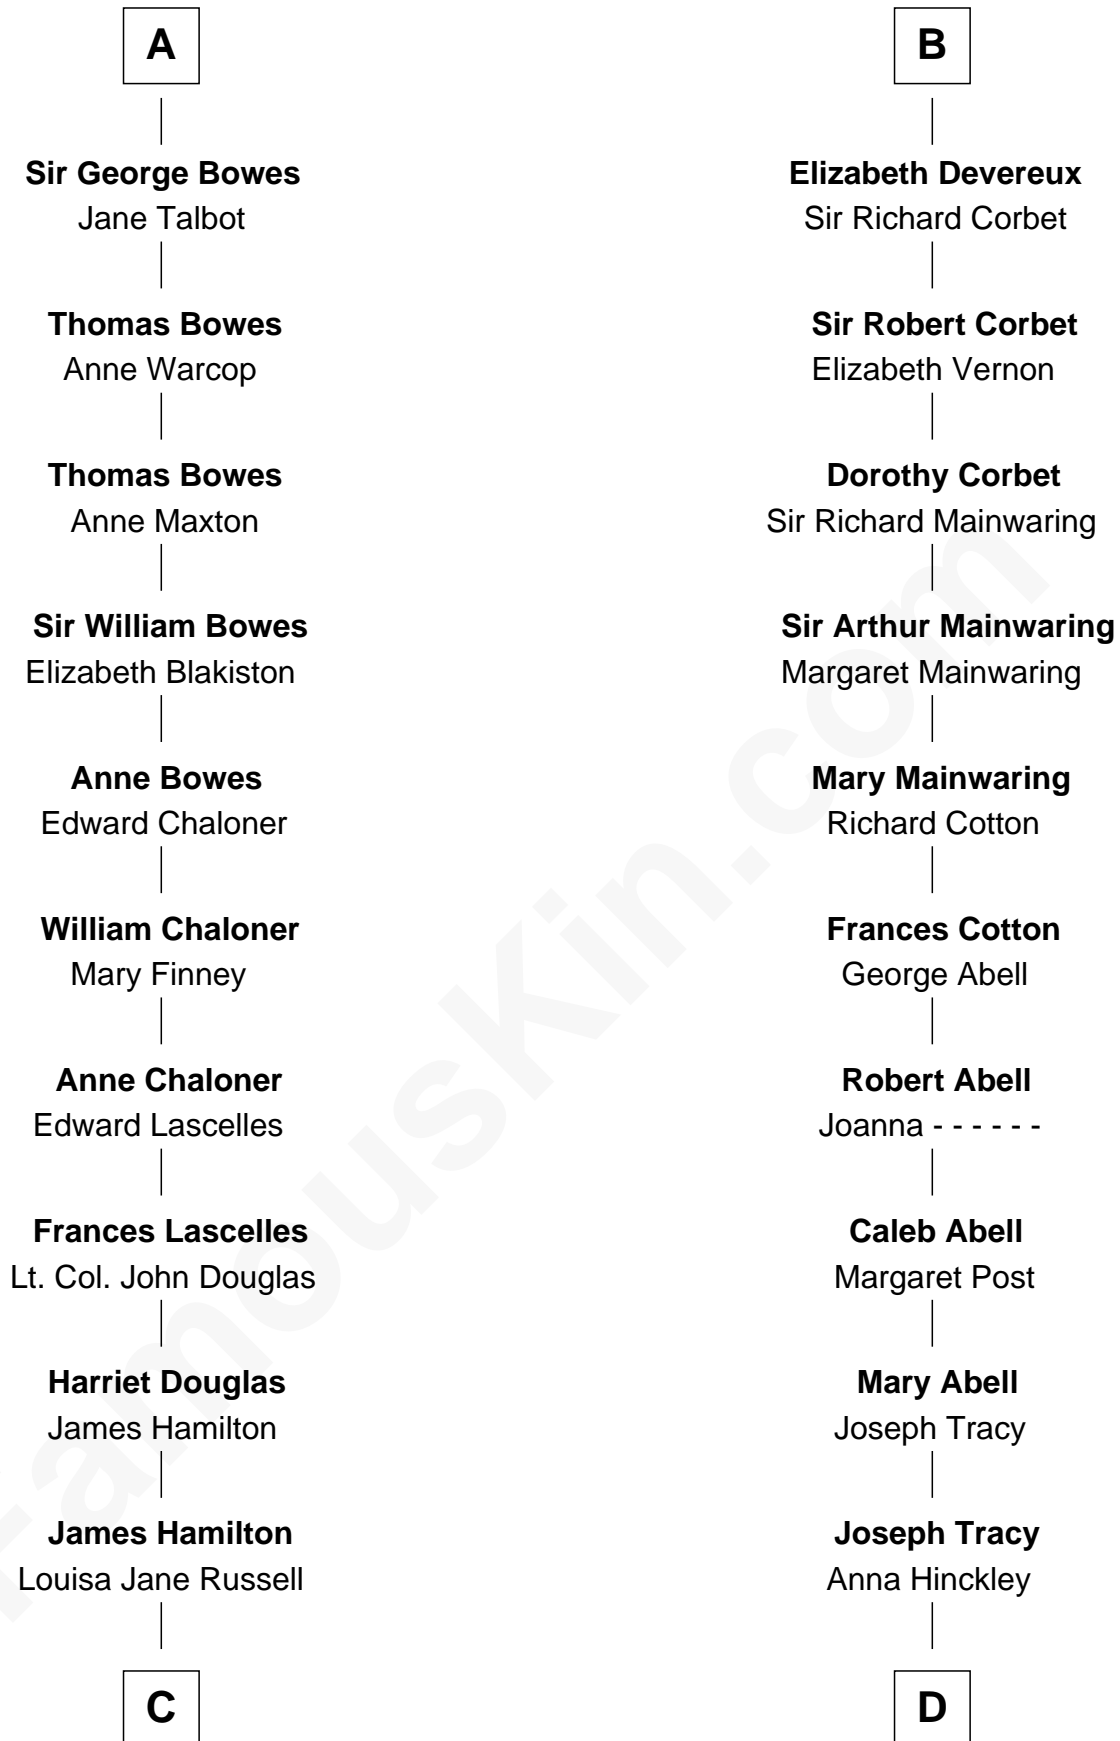

# FamousKin.com Relationship Chart of

**Sarah Ferguson**

*Duchess of York*

21st cousin of

**J.P. Morgan, Jr.**

*American Banker and Philanthropist*

**Sir Hugh I de Audley**

Iseult de Mortimer

**C**

**Louisa Jane Hamilton**

William Henry Walter Montagu-Douglas-Scott

**Herbert Andrew Montagu-Douglas-Scott**

Marie Josephine Edwards

**Marian Louisa Montagu-Douglas-Scott**

Andrew Henry Ferguson

**Ronald Ivor Ferguson**

Susan Mary Wright

**Sarah Ferguson**

*Duchess of York*

**D**

**Jared Tracy**

Margaret Grant

**William Gedney Tracy**

Rachel Huntington