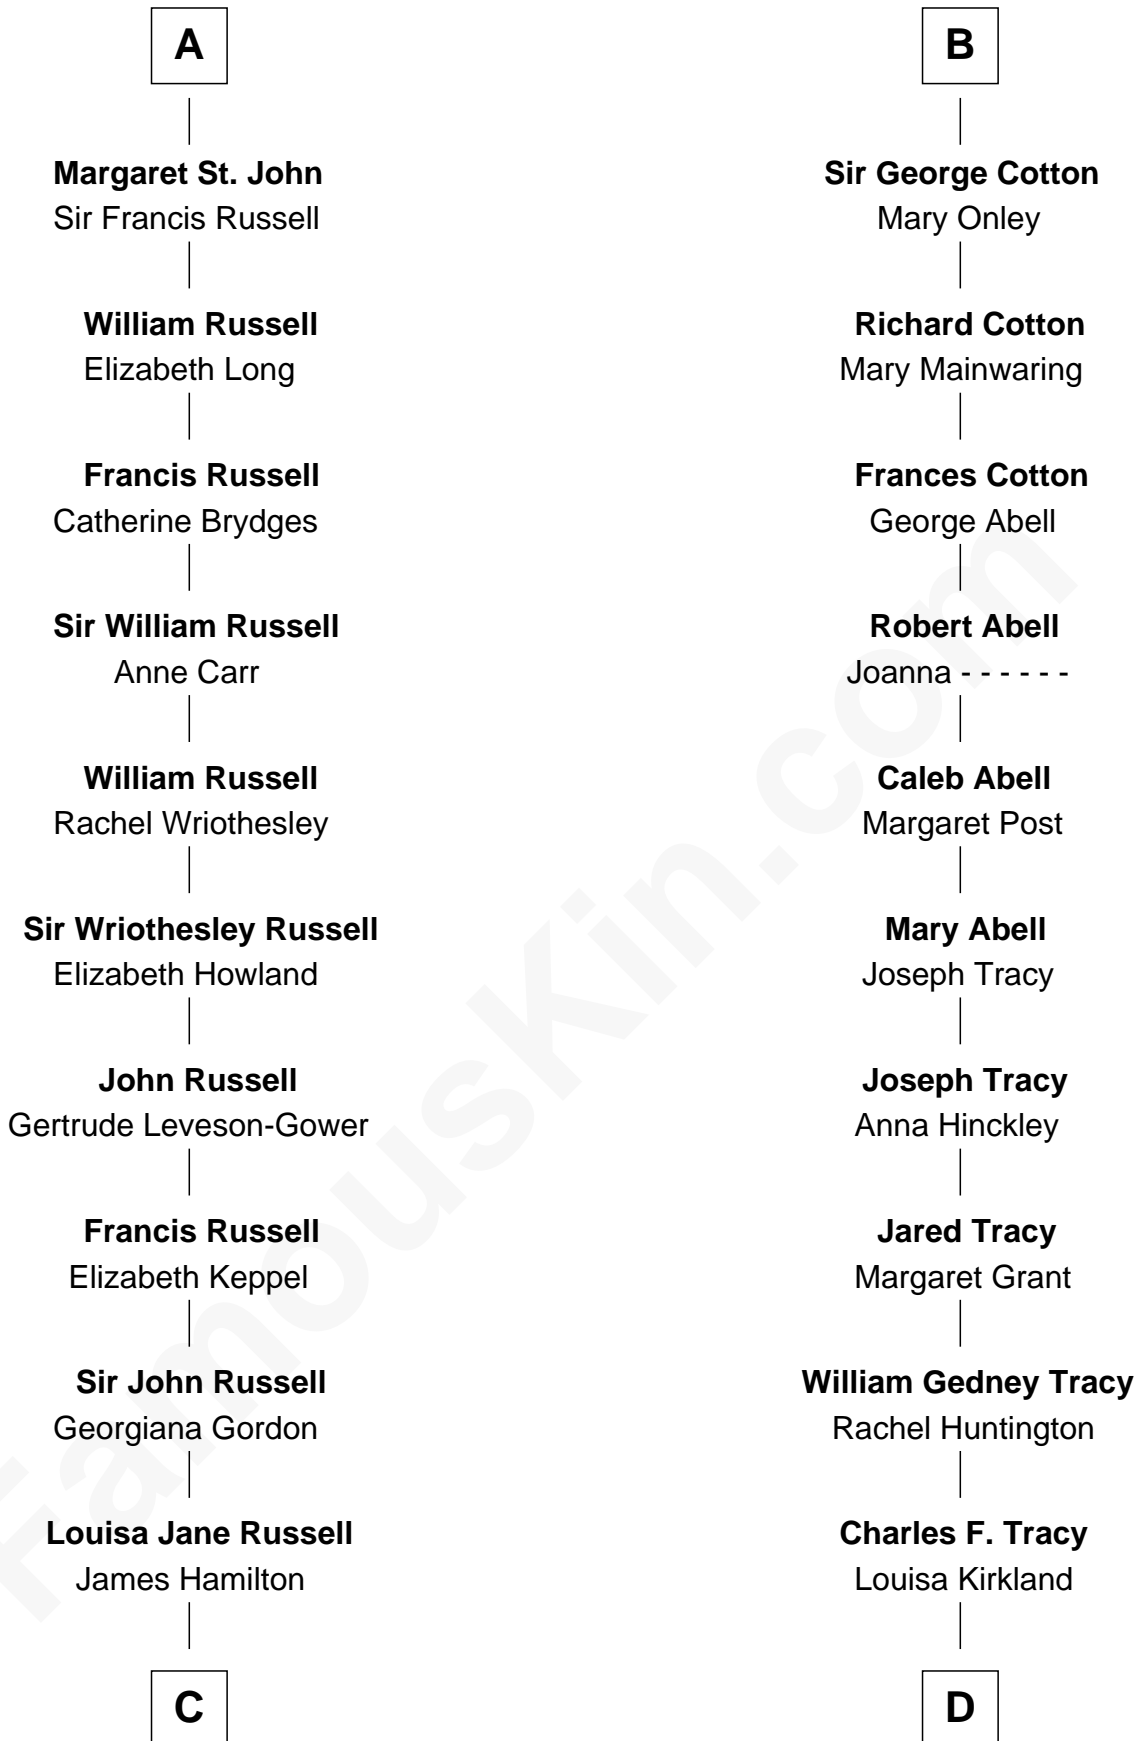

FamousKin.com Relationship Chart of

Sarah Ferguson

Duchess of York

18th cousin 3 times removed of

J.P. Morgan, Jr.

American Banker and Philanthropist

Sir Philip le Despencer

Margaret de Goushill

Elizabeth Berkeley

Jane Sutton

Thomas Mainwaring

Cecily Mainwaring

John Cotton

B

C

Louisa Jane Hamilton

William Henry Walter Montagu-Douglas-Scott

Herbert Andrew Montagu-Douglas-Scott

Marie Josephine Edwards

Marian Louisa Montagu-Douglas-Scott

Andrew Henry Ferguson

Ronald Ivor Ferguson

Susan Mary Wright

Sarah Ferguson