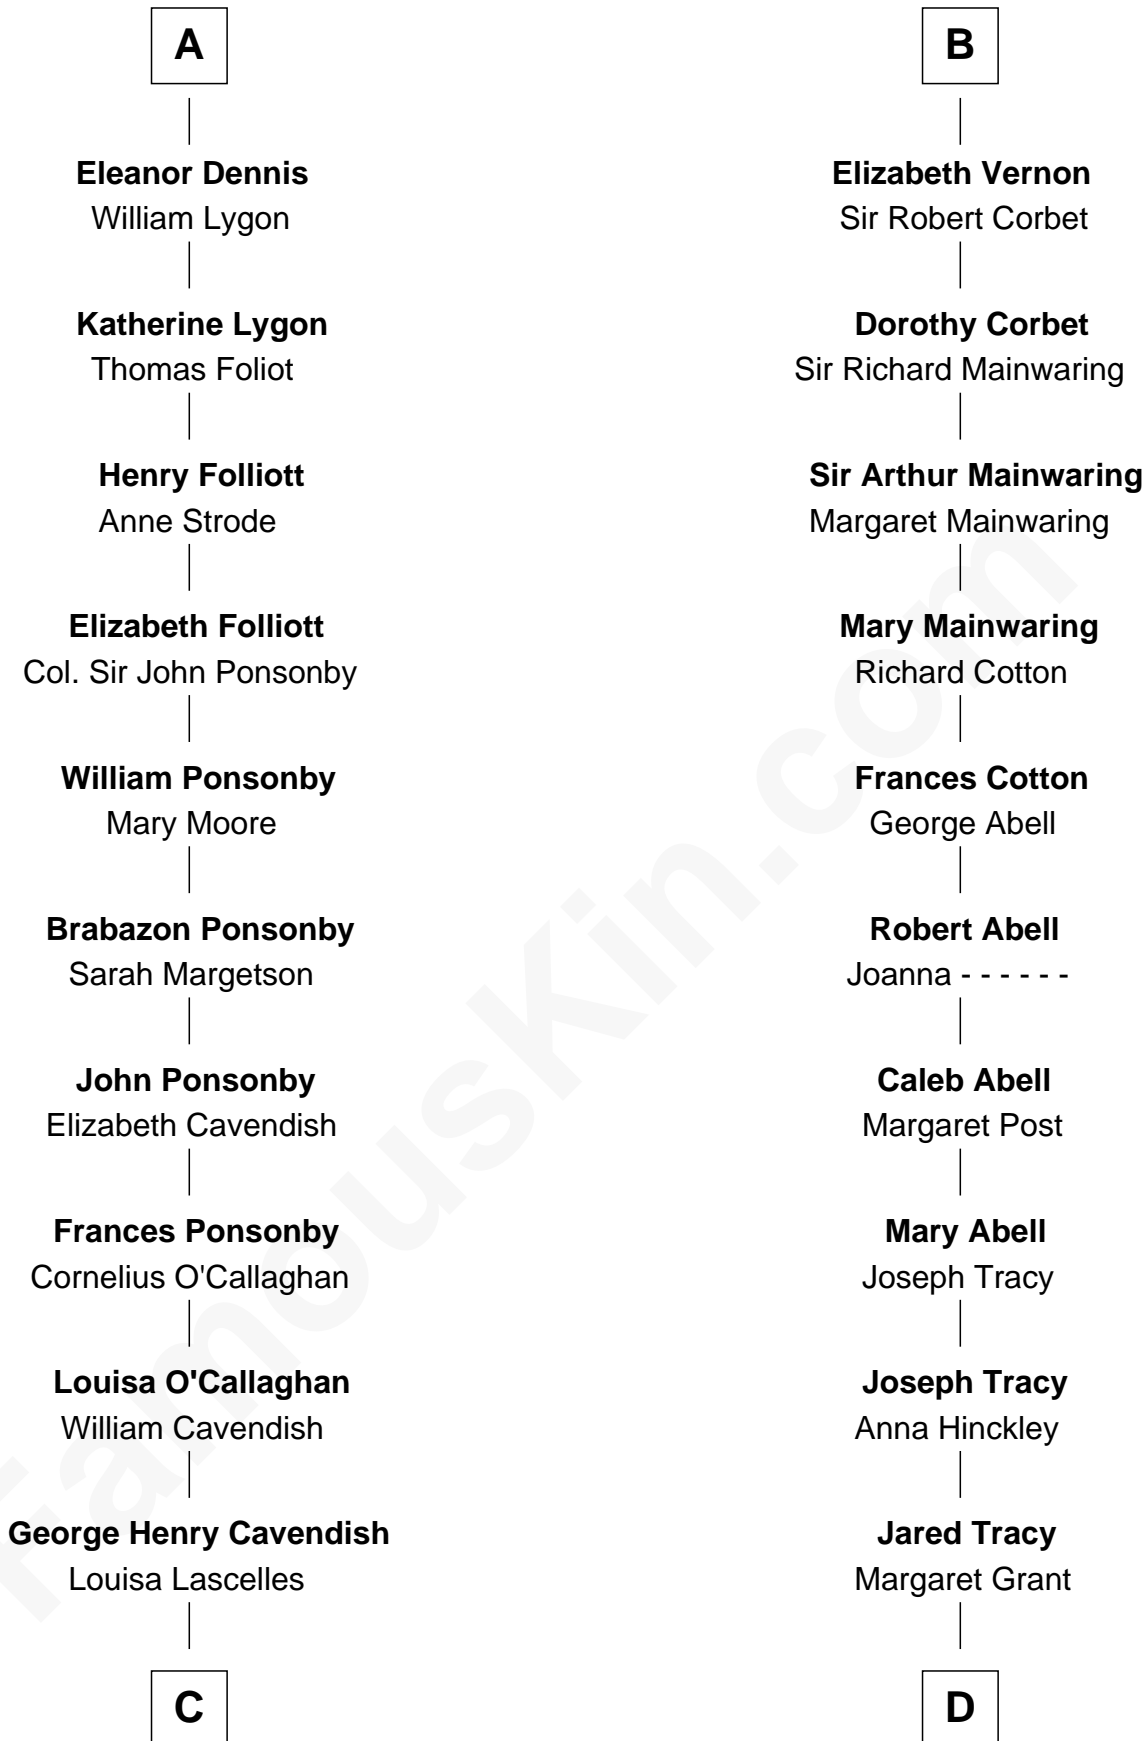

FamousKin.com Relationship Chart of

Sarah Ferguson

Duchess of York

20th cousin 1 time removed of

J.P. Morgan, Jr.

American Banker and Philanthropist

Richard Fitzalan

Alice de Saluzzo

C

Susan Henrietta Cavendish

Henry Robert Brand

Margaret Brand

Algernon Francis Holford Ferguson

Andrew Henry Ferguson

Marian Louisa Montagu-Douglas-Scott

Ronald Ivor Ferguson

Susan Mary Wright

Sarah Ferguson

Duchess of York

D

William Gedney Tracy

Rachel Huntington

Charles F. Tracy

Louisa Kirkland