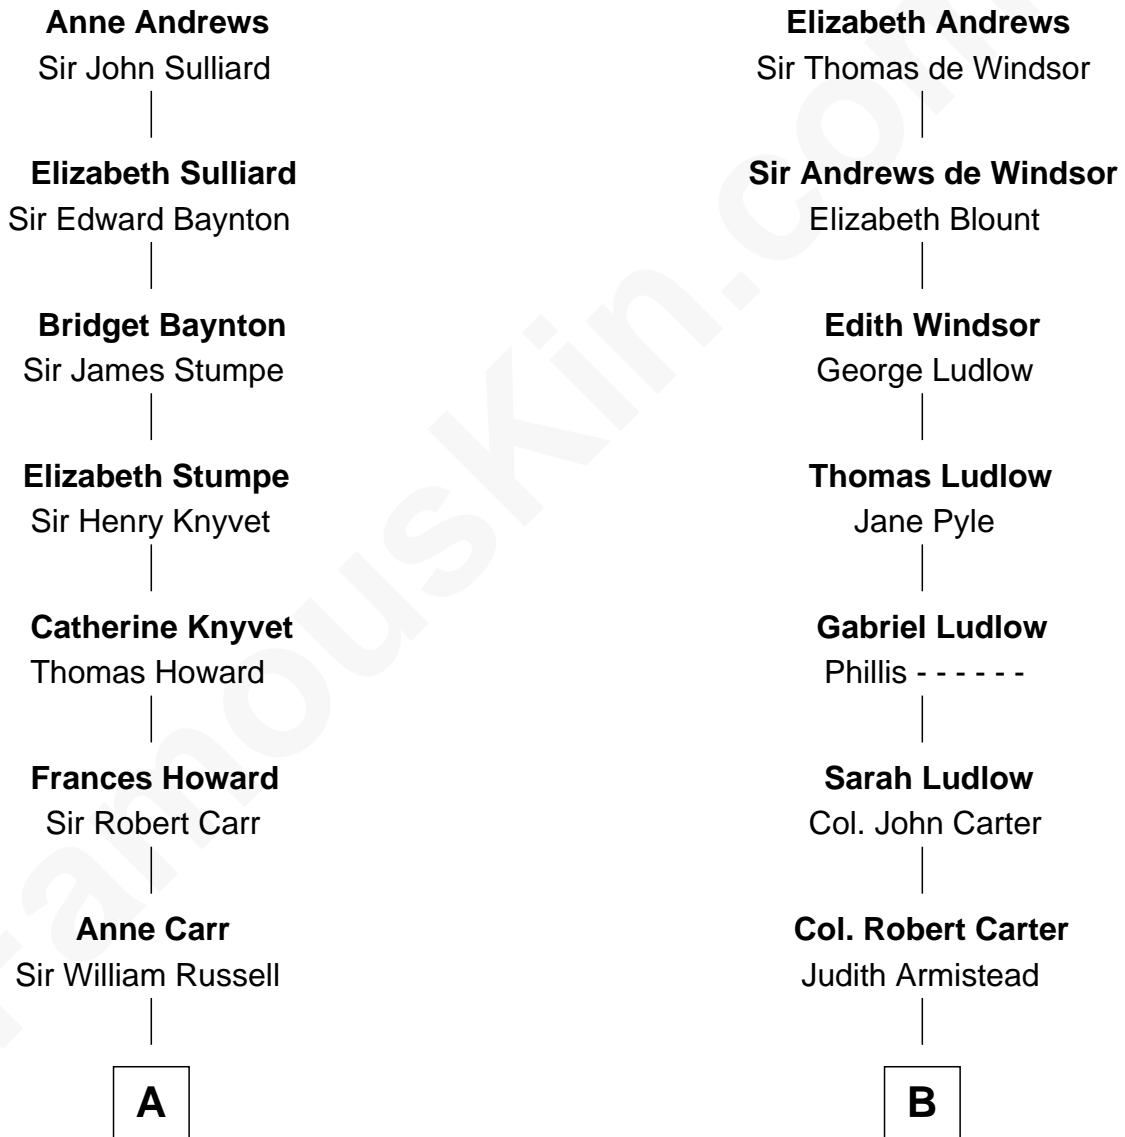

FamousKin.com Relationship Chart of

Sarah Ferguson

Duchess of York

11th cousin 6 times removed of

Fitzhugh Lee

40th Governor of Virginia

John Andrews
Elizabeth Stratton

A

William Russell
Rachel Wriothesley

Sir Wriothesley Russell
Elizabeth Howland

John Russell
Gertrude Leveson-Gower

Francis Russell
Elizabeth Keppel

Sir John Russell
Georgiana Gordon

Louisa Jane Russell
James Hamilton

Louisa Jane Hamilton
William Henry Walter Montagu-Douglas-Scott

Herbert Andrew Montagu-Douglas-Scott
Marie Josephine Edwards

Marian Louisa Montagu-Douglas-Scott
Andrew Henry Ferguson

Ronald Ivor Ferguson
Susan Mary Wright