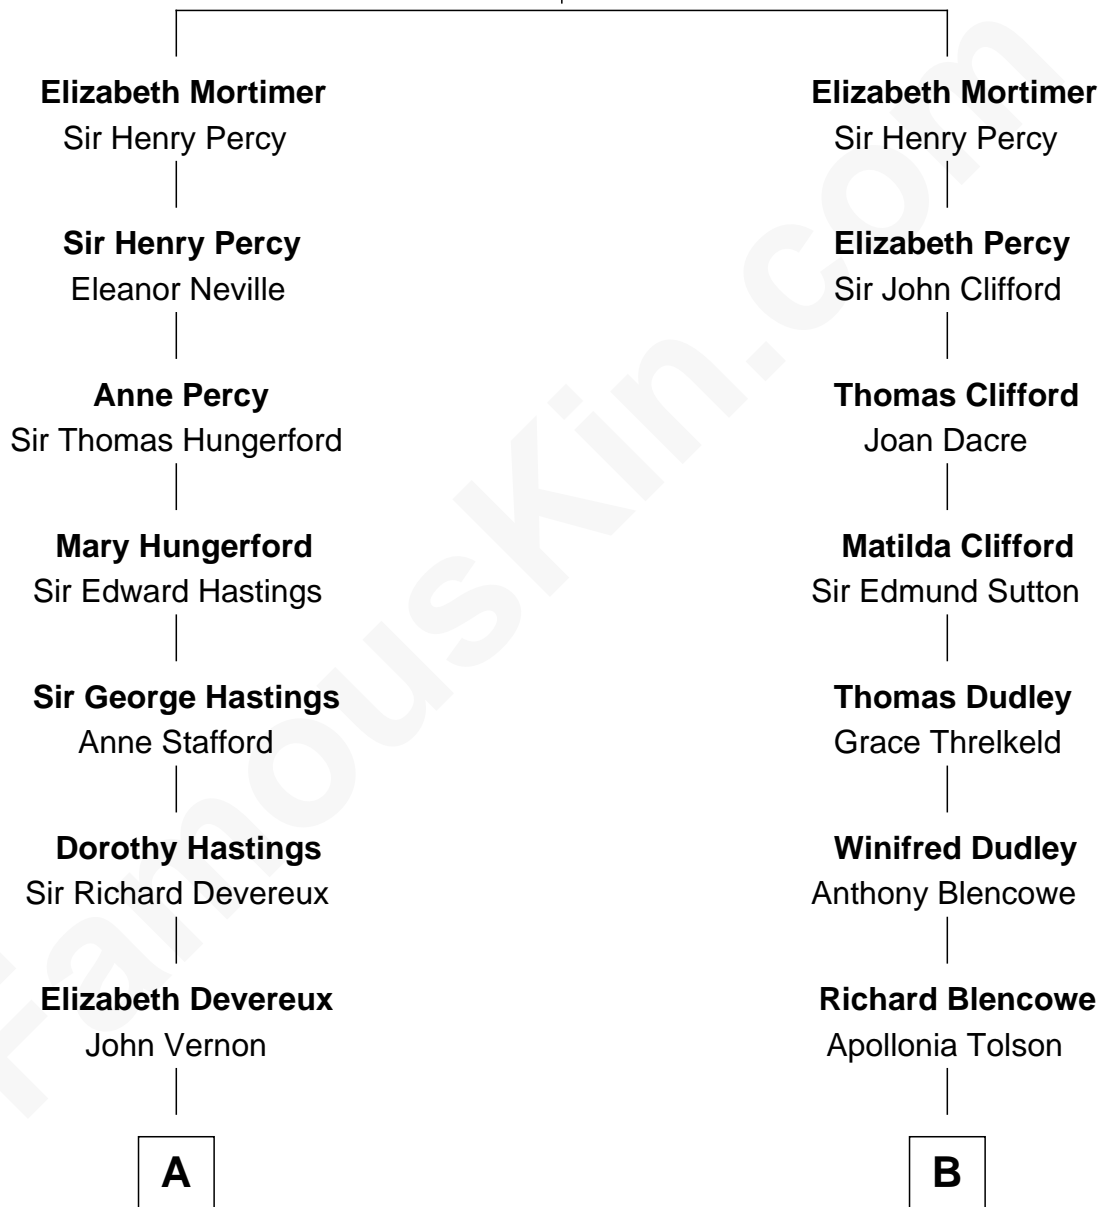

FamousKin.com Relationship Chart of

Sarah Ferguson

Duchess of York

16th cousin 3 times removed of

Fitzhugh Lee

40th Governor of Virginia

Edmund Mortimer
Philippa Plantagenet

A

Elizabeth Vernon
Henry Wriothesley

Thomas Wriothesley
Rachel Massüe de Ruvigny

Rachel Wriothesley
William Russell

Sir Wriothesley Russell
Elizabeth Howland

John Russell
Gertrude Leveson-Gower

Francis Russell
Elizabeth Keppel