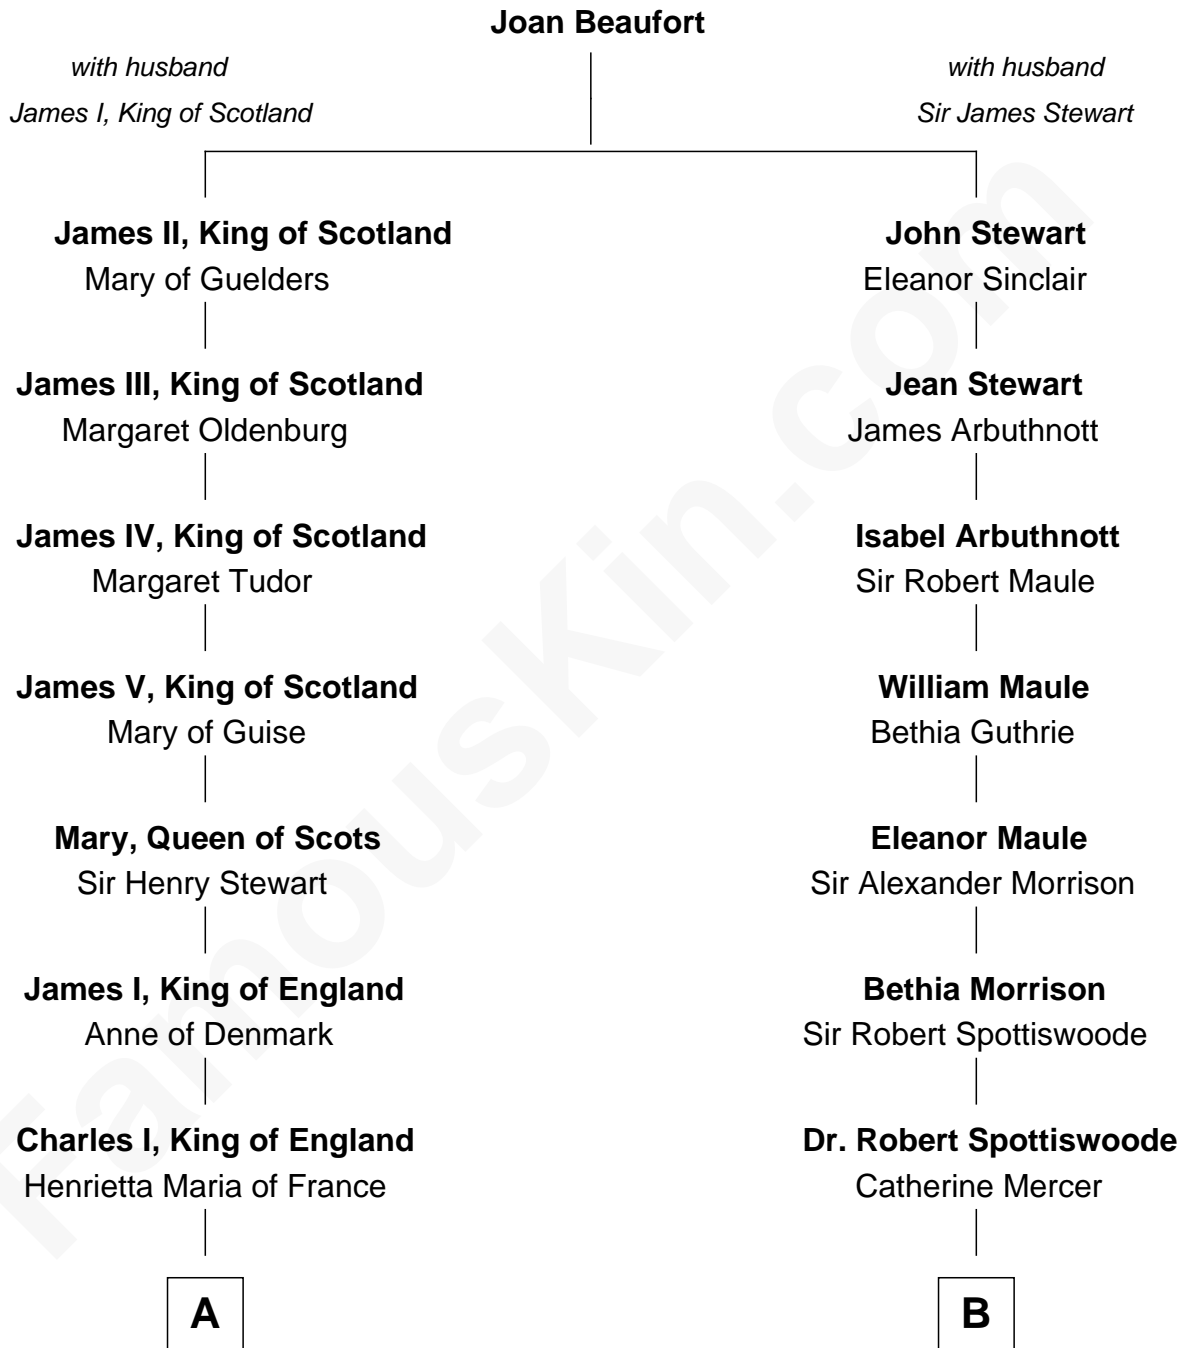

FamousKin.com Relationship Chart of

Sarah Ferguson

Duchess of York

12th cousin 5 times removed of

Fitzhugh Lee

40th Governor of Virginia

A

B

Charles II, King of England

Louise Renée de Penancoët de Kéroualle

Charles Lennox

Hon. Anne Brudenell

Anne Lennox

William Anne Keppel

Elizabeth Keppel

Francis Russell