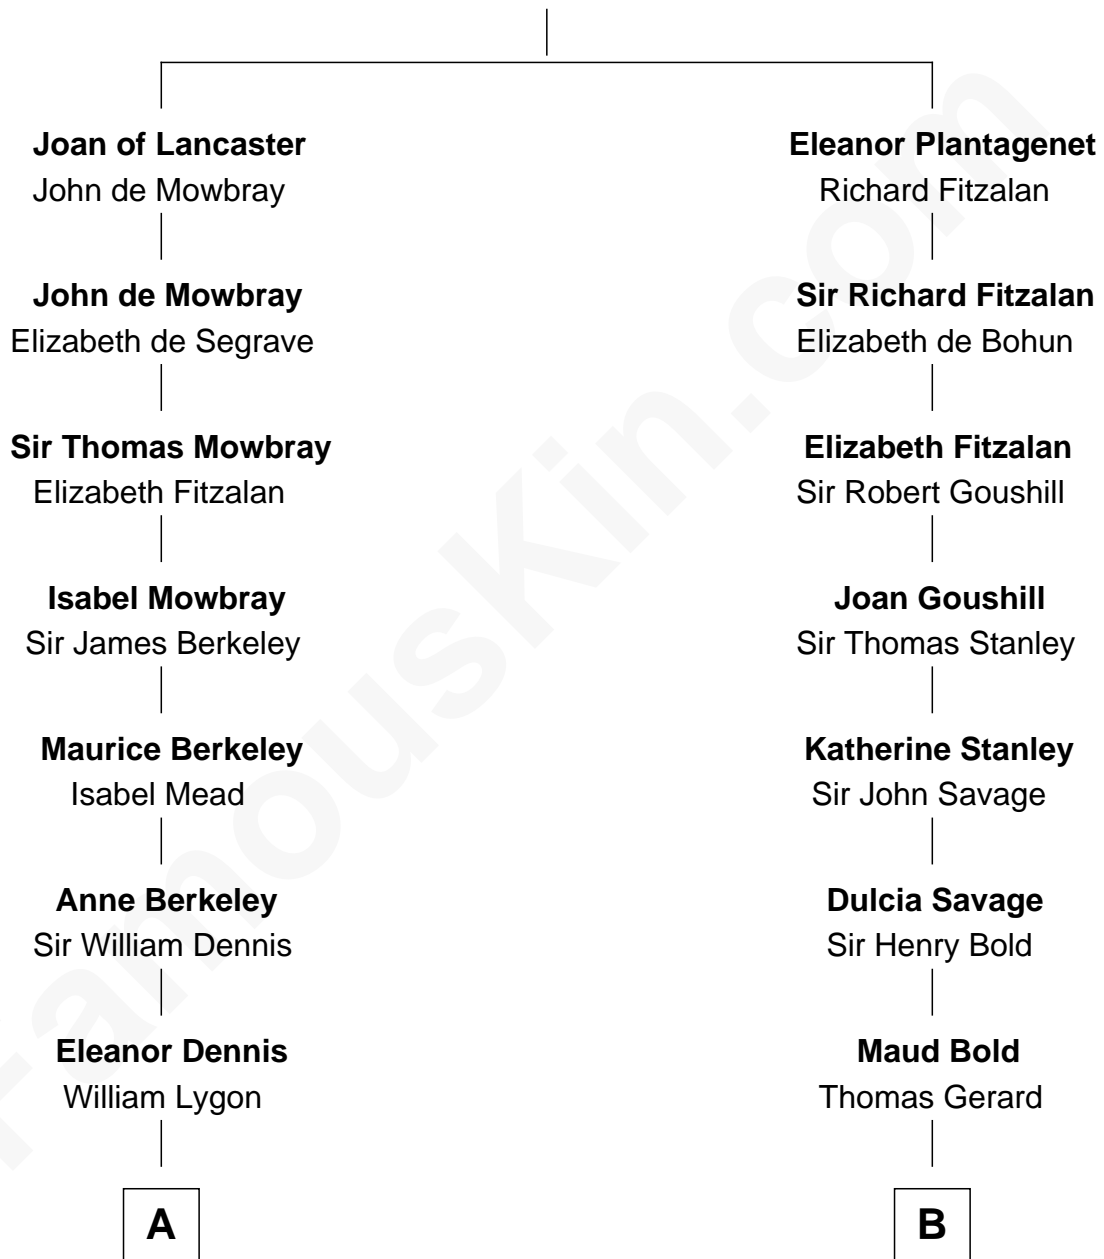

# FamousKin.com Relationship Chart of

**Sarah Ferguson**

*Duchess of York*

14th cousin 6 times removed of

**Thomas Sim Lee**

*2nd and 7th Governor of Maryland*

**Henry Plantagenet**

Maud de Chaworth

**C**

—  
**Margaret Brand**

Algernon Francis Holford Ferguson

—  
**Andrew Henry Ferguson**

Marian Louisa Montagu-Douglas-Scott

—  
**Ronald Ivor Ferguson**

Susan Mary Wright

—  
**Sarah Ferguson**

*Duchess of York*

FamousKin.com