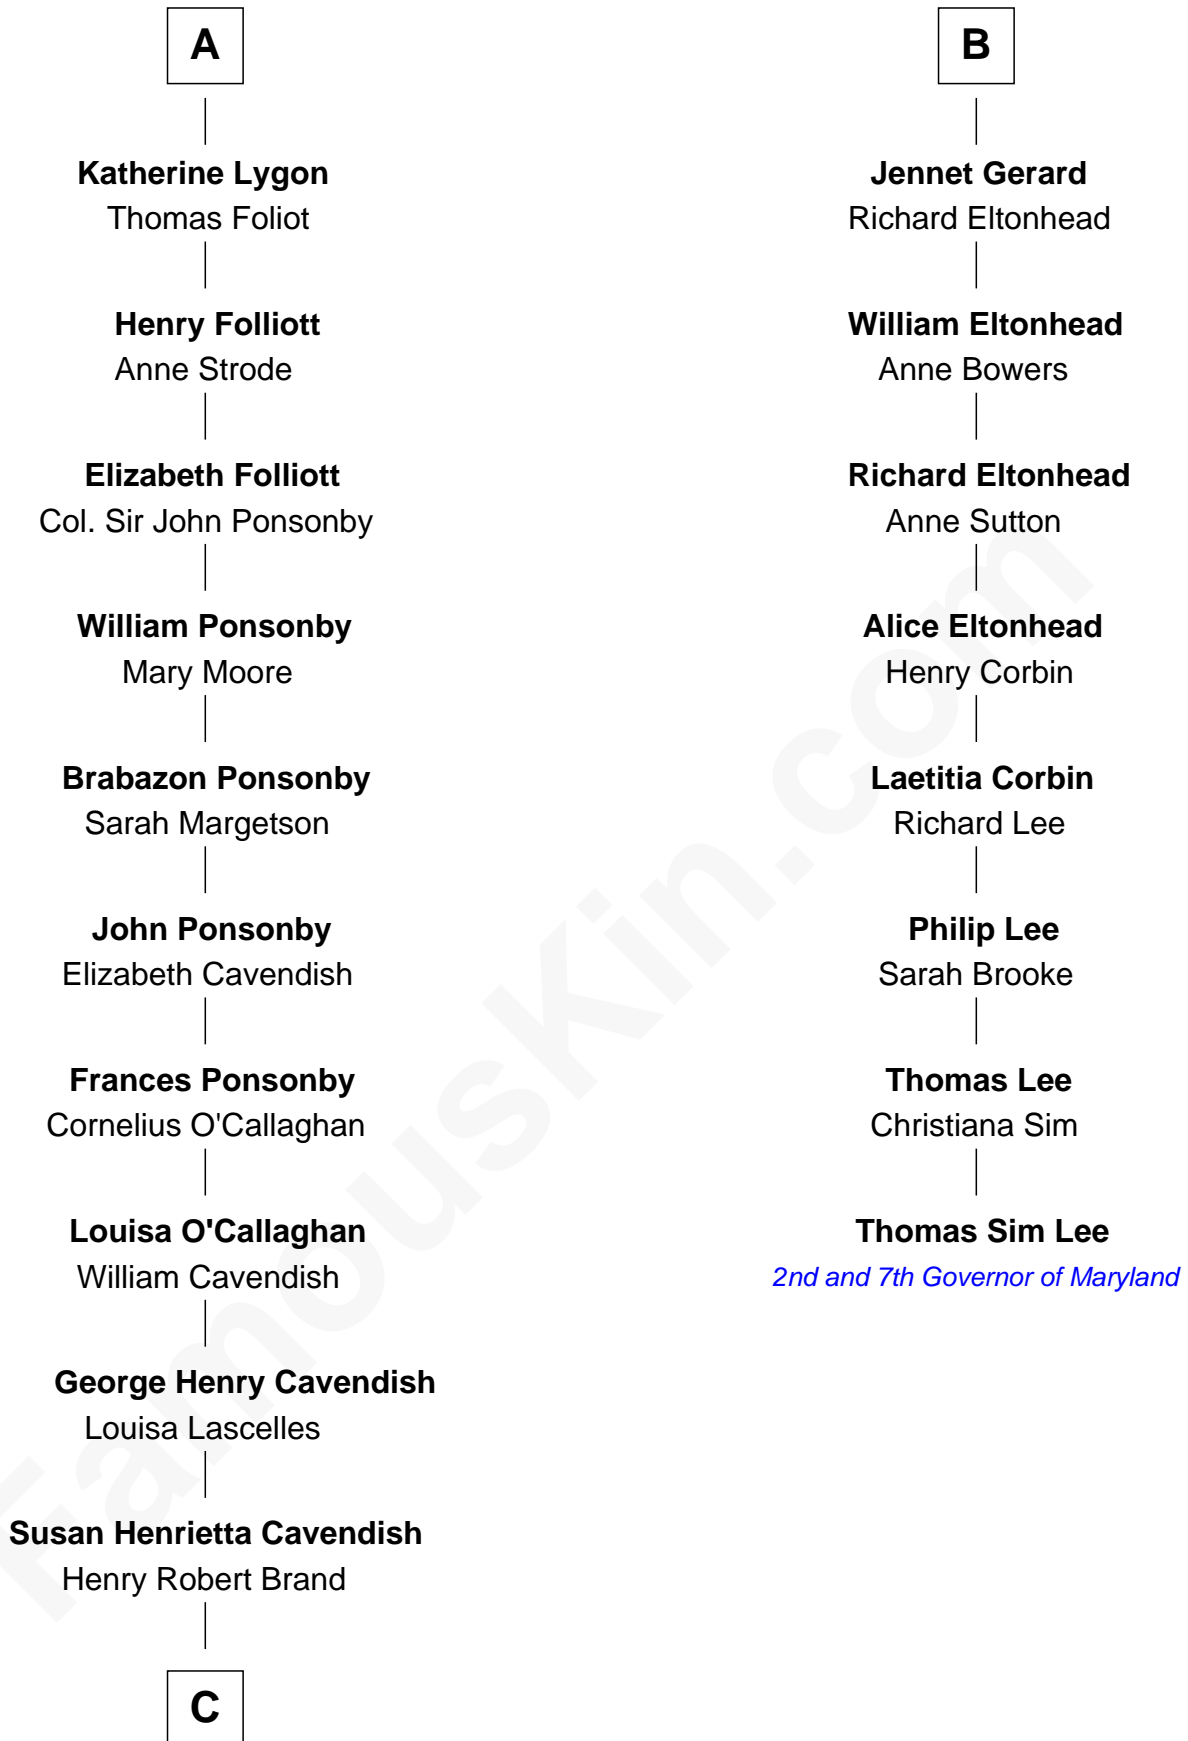

# FamousKin.com Relationship Chart of

**Sarah Ferguson**

*Duchess of York*

14th cousin 6 times removed of

**Thomas Sim Lee**

*2nd and 7th Governor of Maryland*

**Henry Plantagenet**

Maud de Chaworth

**C**

—  
**Margaret Brand**

Algernon Francis Holford Ferguson

—  
**Andrew Henry Ferguson**

Marian Louisa Montagu-Douglas-Scott

—  
**Ronald Ivor Ferguson**

Susan Mary Wright

—  
**Sarah Ferguson**

*Duchess of York*

FamousKin.com