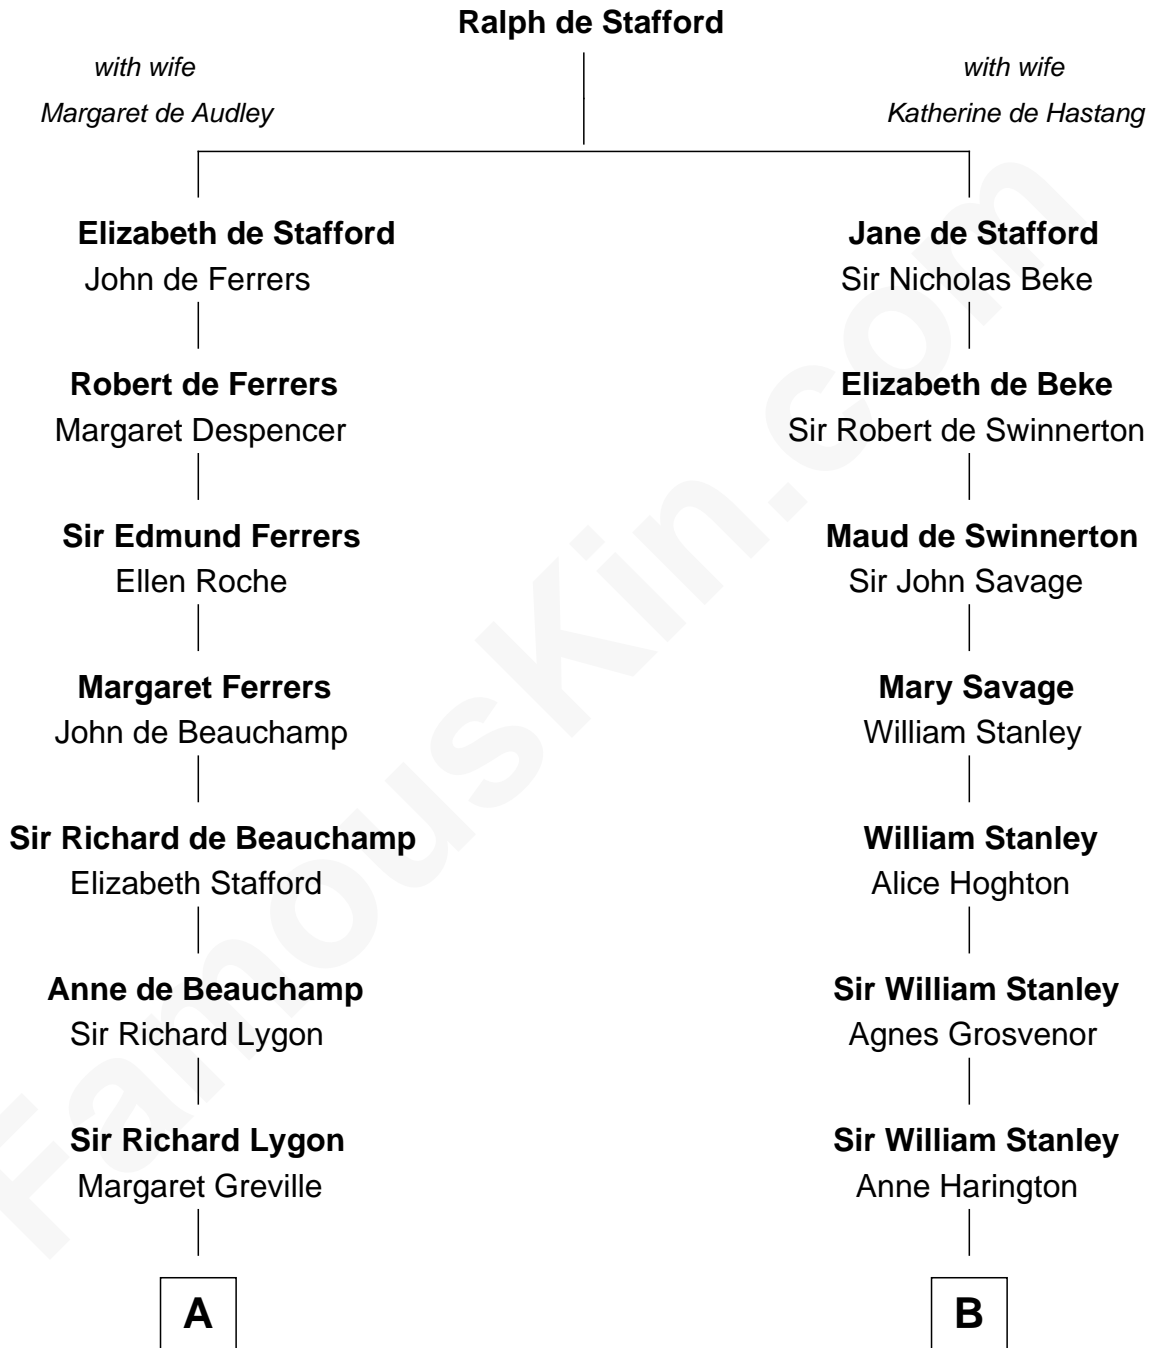

FamousKin.com
Relationship Chart of
Sarah Ferguson
Duchess of York

14th cousin 7 times removed of
Thomas Sim Lee
2nd and 7th Governor of Maryland

C

—
Susan Henrietta Cavendish

Henry Robert Brand

—
Margaret Brand

Algernon Francis Holford Ferguson

—
Andrew Henry Ferguson

Marian Louisa Montagu-Douglas-Scott

—
Ronald Ivor Ferguson

Susan Mary Wright

—
Sarah Ferguson

Duchess of York

FamousKin.com