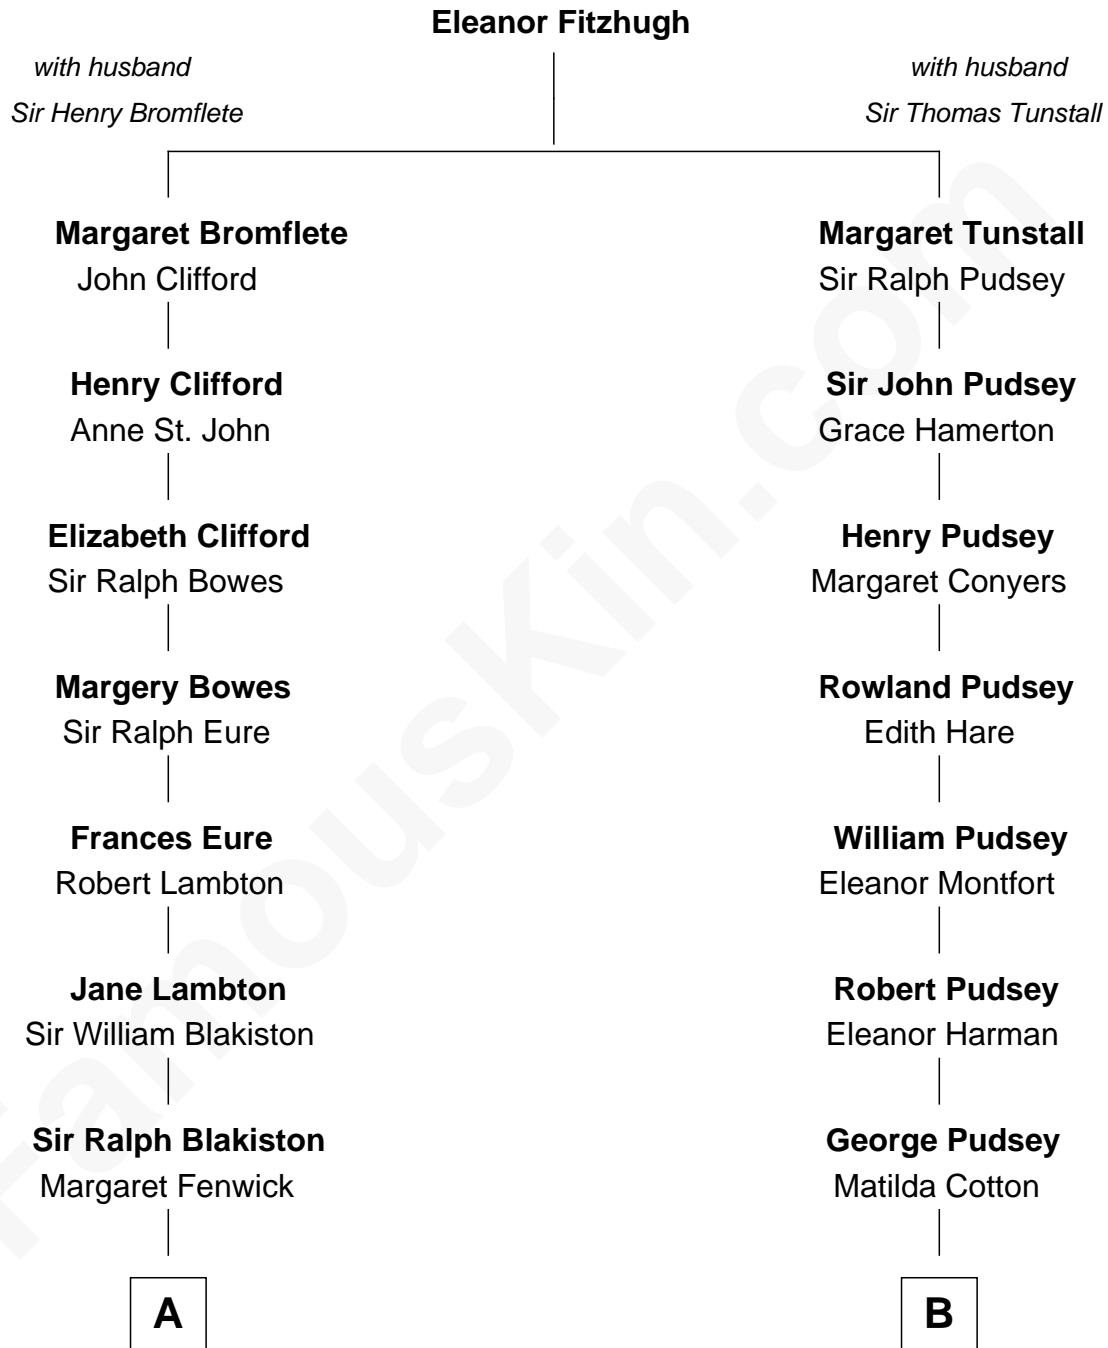

FamousKin.com
Relationship Chart of
Sarah Ferguson
Duchess of York

13th cousin 6 times removed of
Thomas Sim Lee
2nd and 7th Governor of Maryland

A

Sir Francis Blakiston

Ann Bowes

Elizabeth Blakiston

Sir William Bowes