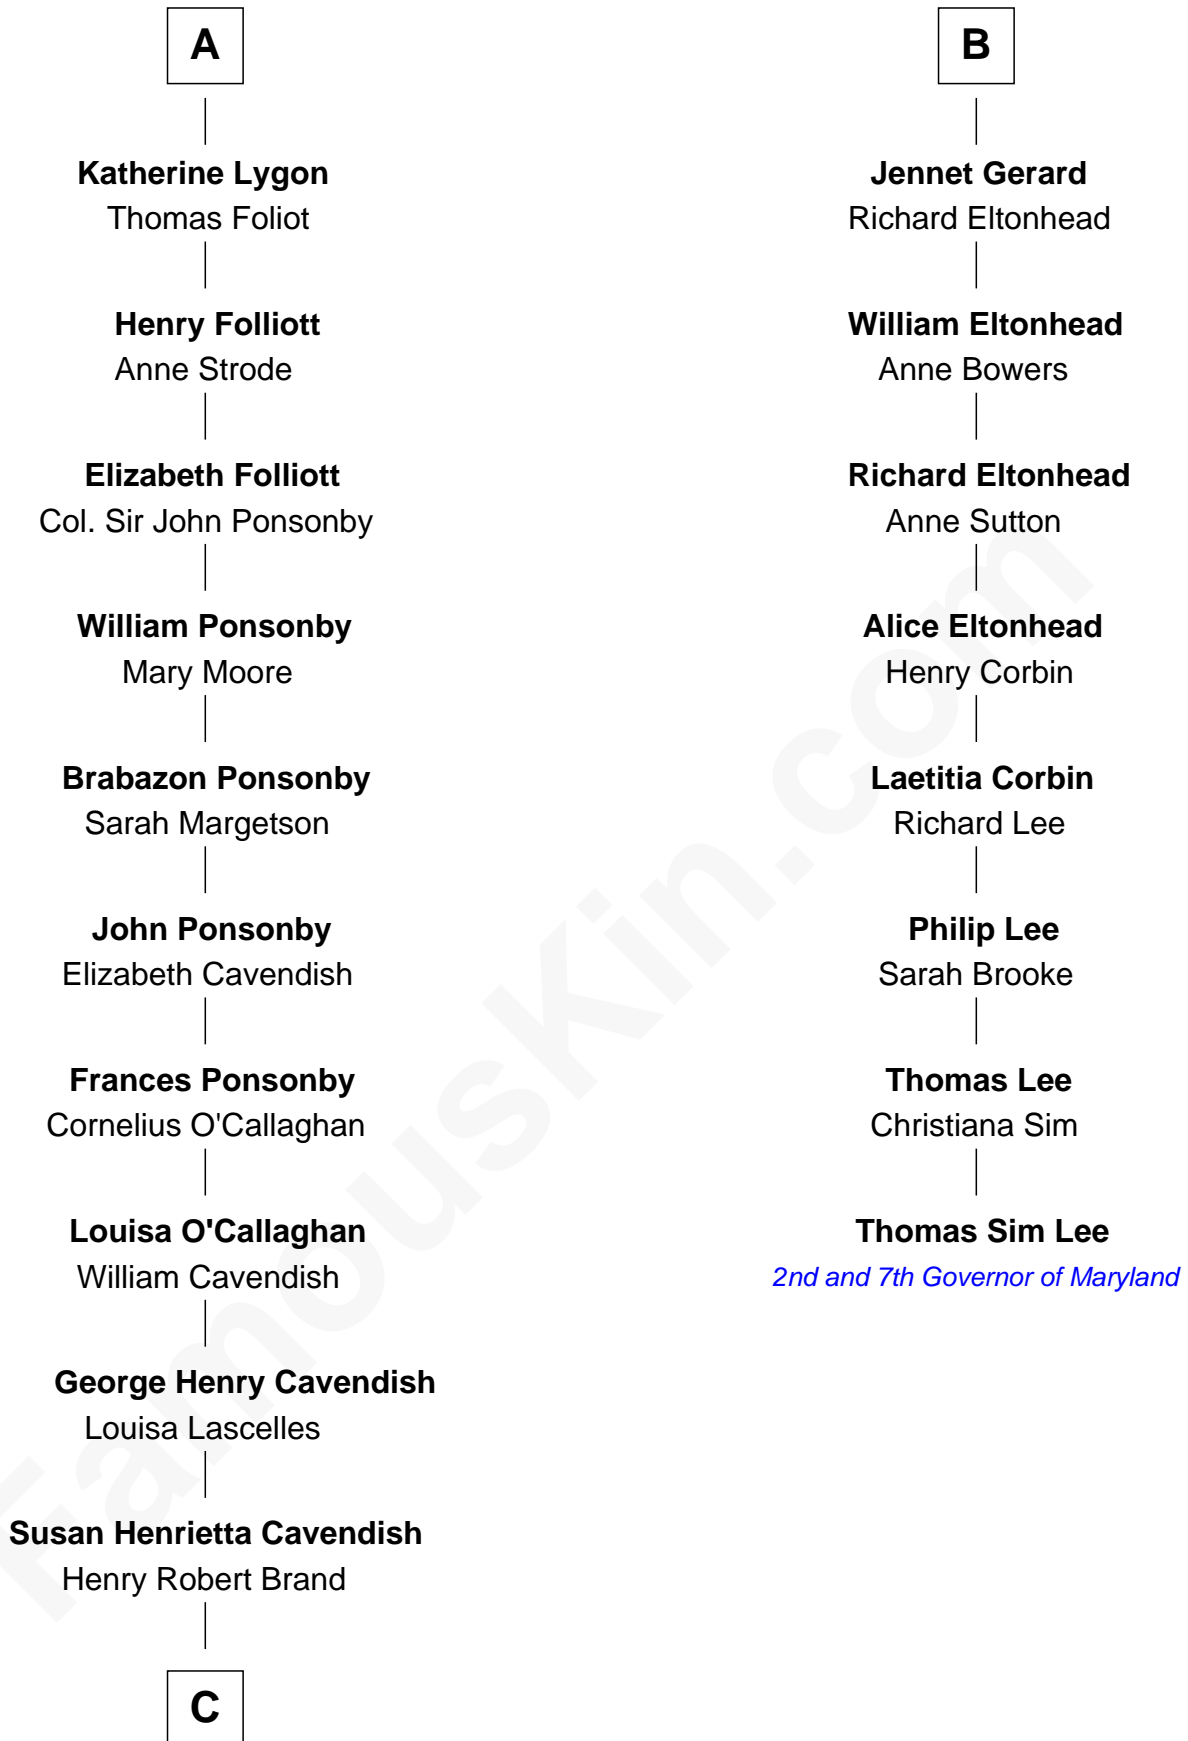

# FamousKin.com Relationship Chart of

**Sarah Ferguson**

*Duchess of York*

14th cousin 6 times removed of

**Thomas Sim Lee**

*2nd and 7th Governor of Maryland*

**Humphrey de Bohun**  
Elizabeth Plantagenet

**Sir William de Bohun**  
Elizabeth de Badlesmere

**Elizabeth de Bohun**  
Sir Richard Fitzalan

**Elizabeth Fitzalan**  
Sir Thomas Mowbray

**Isabel Mowbray**  
Sir James Berkeley

**Maurice Berkeley**  
Isabel Mead

**Anne Berkeley**  
Sir William Dennis

**Eleanor Dennis**  
William Lygon

**A**

**Sir William de Bohun**  
Elizabeth de Badlesmere

**Elizabeth de Bohun**  
Sir Richard Fitzalan

**Elizabeth Fitzalan**  
Sir Robert Goushill

**Joan Goushill**  
Sir Thomas Stanley

**Katherine Stanley**  
Sir John Savage

**Dulcia Savage**  
Sir Henry Bold

**Maud Bold**  
Thomas Gerard

**B**

**C**

—  
**Margaret Brand**

Algernon Francis Holford Ferguson

—  
**Andrew Henry Ferguson**

Marian Louisa Montagu-Douglas-Scott