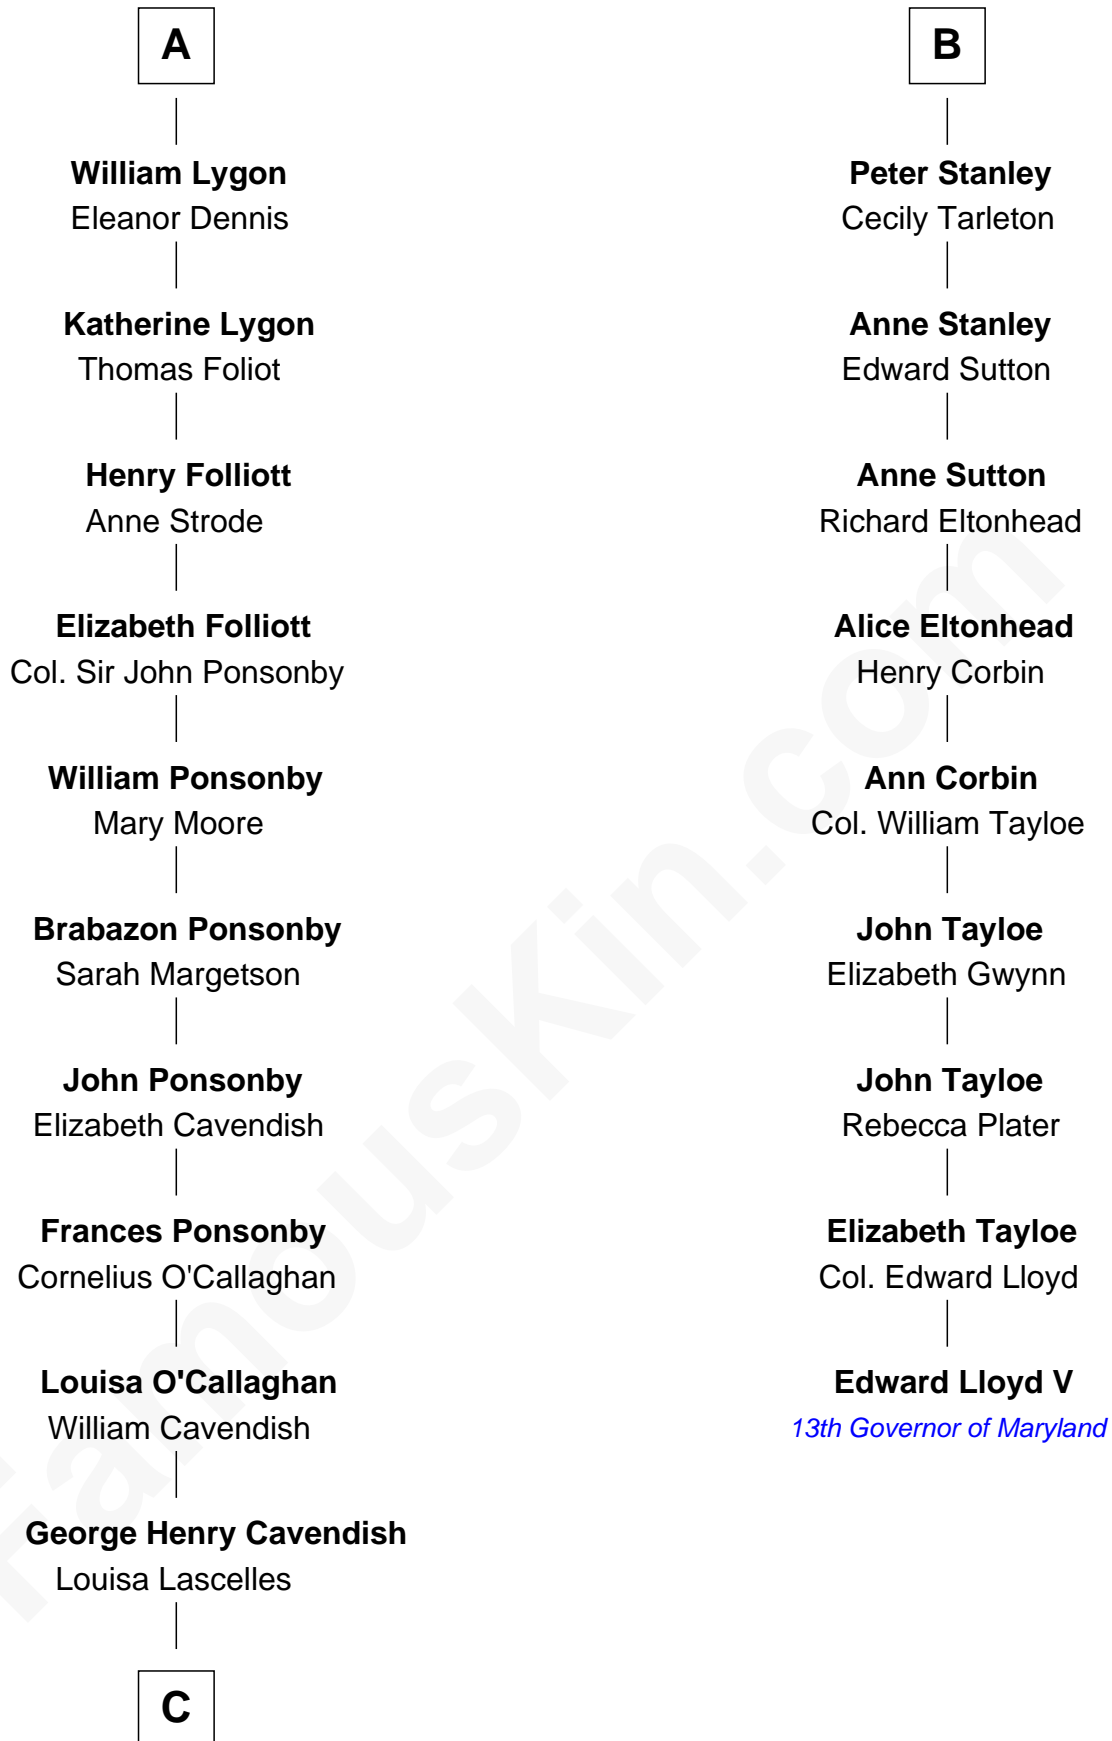

# FamousKin.com Relationship Chart of

**Sarah Ferguson**

*Duchess of York*

15th cousin 6 times removed of

**Edward Lloyd V**

*13th Governor of Maryland*

**Katherine de Hastang**

Ralph de Stafford

**C**

—  
**Susan Henrietta Cavendish**

Henry Robert Brand

—  
**Margaret Brand**

Algernon Francis Holford Ferguson

—  
**Andrew Henry Ferguson**

Marian Louisa Montagu-Douglas-Scott

—  
**Ronald Ivor Ferguson**

Susan Mary Wright

—  
**Sarah Ferguson**

*Duchess of York*