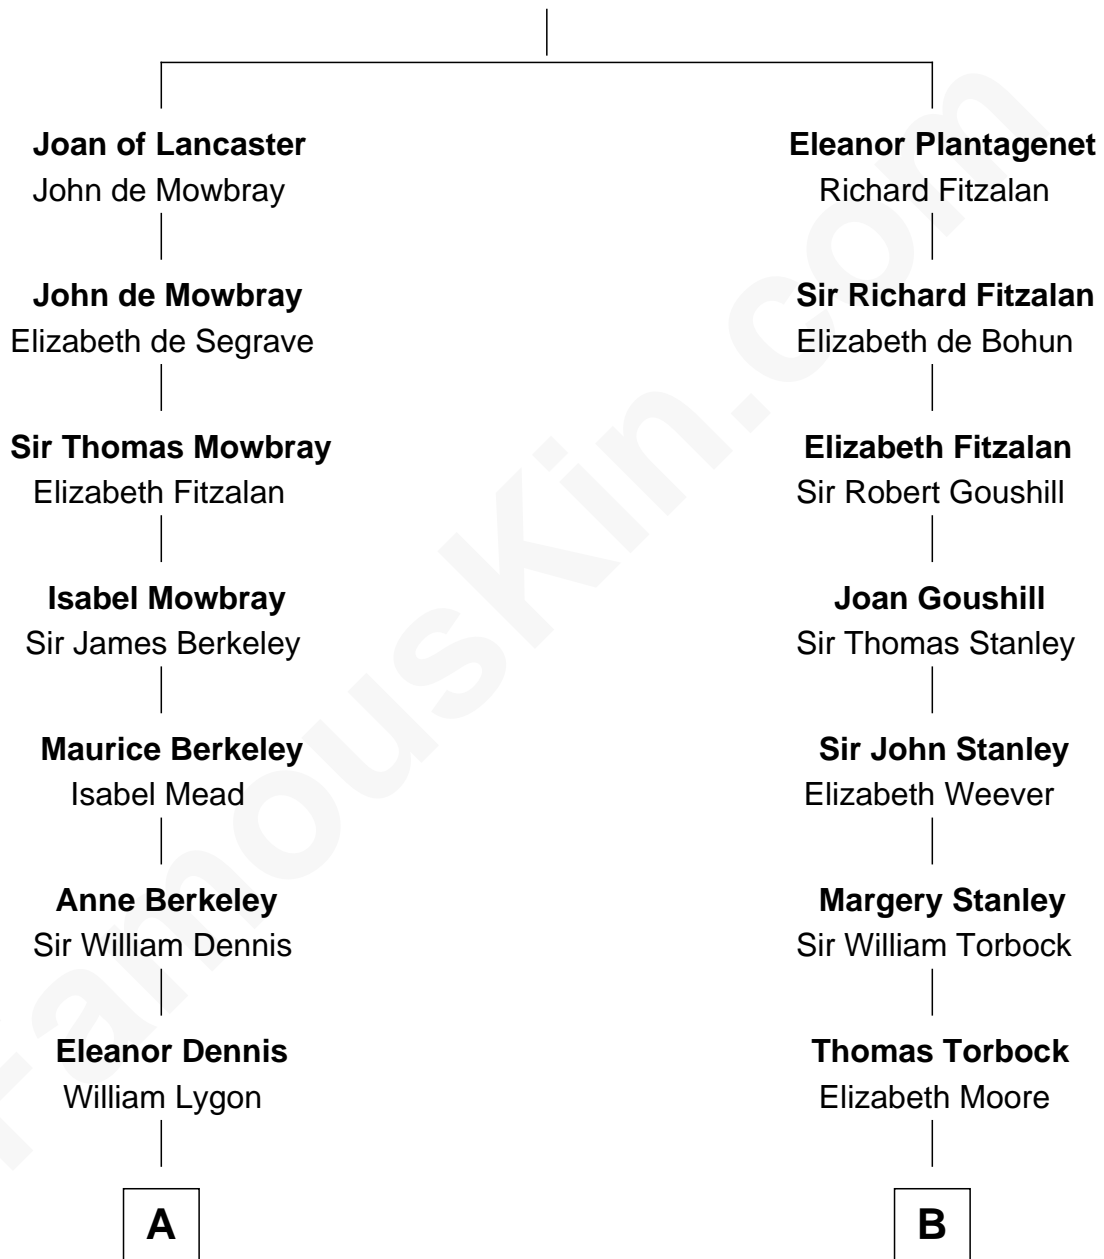

FamousKin.com Relationship Chart of

Sarah Ferguson

Duchess of York

15th cousin 5 times removed of

Edward Lloyd V

13th Governor of Maryland

Henry Plantagenet

Maud de Chaworth

C

—
Margaret Brand

Algernon Francis Holford Ferguson

—
Andrew Henry Ferguson

Marian Louisa Montagu-Douglas-Scott

—
Ronald Ivor Ferguson

Susan Mary Wright

—
Sarah Ferguson