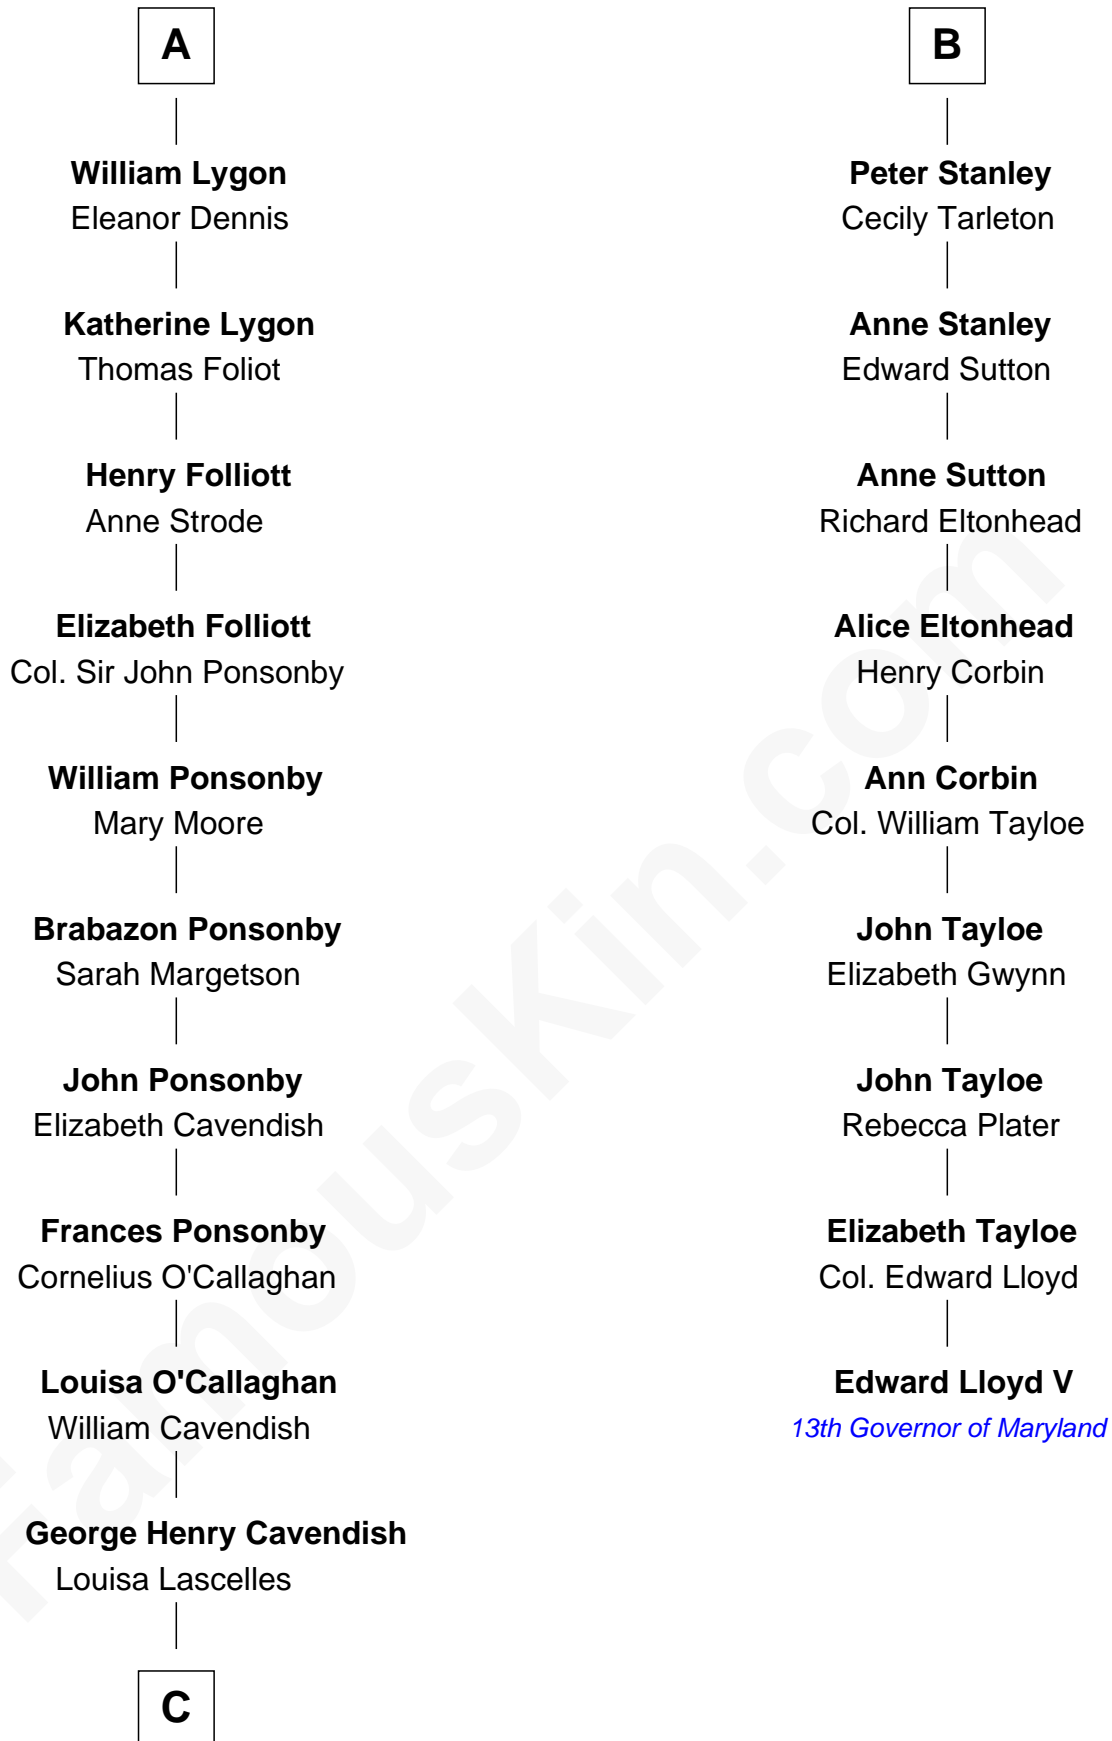

FamousKin.com
Relationship Chart of
Sarah Ferguson
Duchess of York

15th cousin 6 times removed of
Edward Lloyd V
13th Governor of Maryland

C

—
Susan Henrietta Cavendish

Henry Robert Brand

—
Margaret Brand

Algernon Francis Holford Ferguson

—
Andrew Henry Ferguson

Marian Louisa Montagu-Douglas-Scott

—
Ronald Ivor Ferguson

Susan Mary Wright

—
Sarah Ferguson

Duchess of York