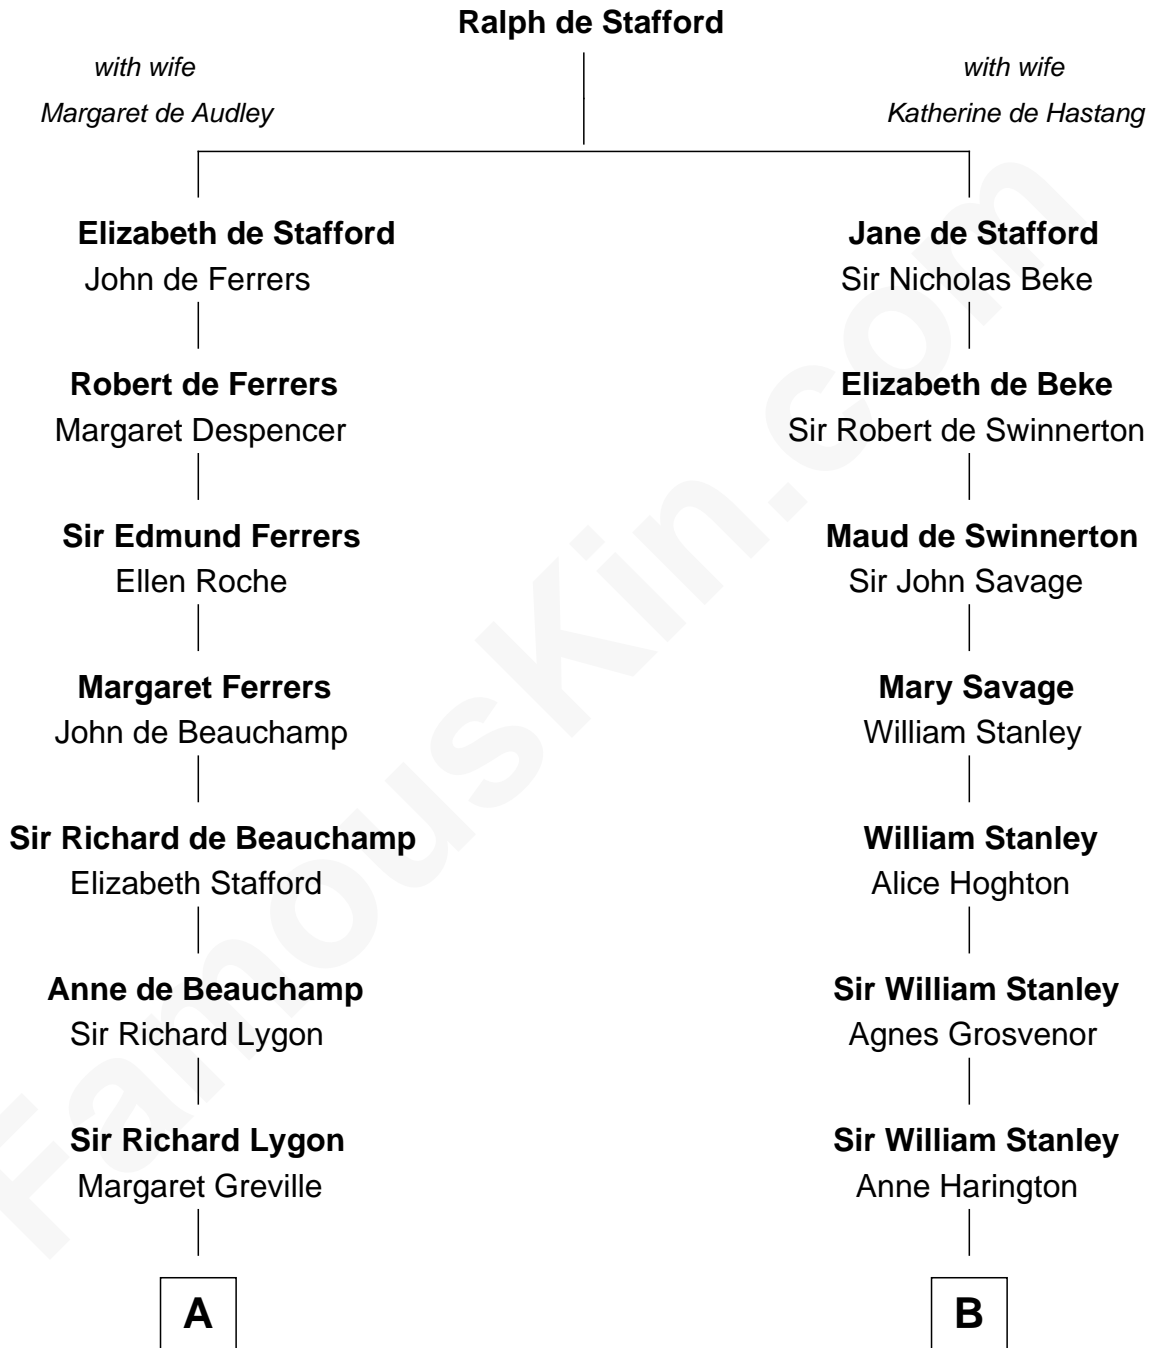

FamousKin.com
Relationship Chart of
Sarah Ferguson
Duchess of York

15th cousin 6 times removed of
Edward Lloyd V
13th Governor of Maryland

C

—
Susan Henrietta Cavendish

Henry Robert Brand

—
Margaret Brand

Algernon Francis Holford Ferguson

—
Andrew Henry Ferguson

Marian Louisa Montagu-Douglas-Scott

—
Ronald Ivor Ferguson

Susan Mary Wright

—
Sarah Ferguson

Duchess of York