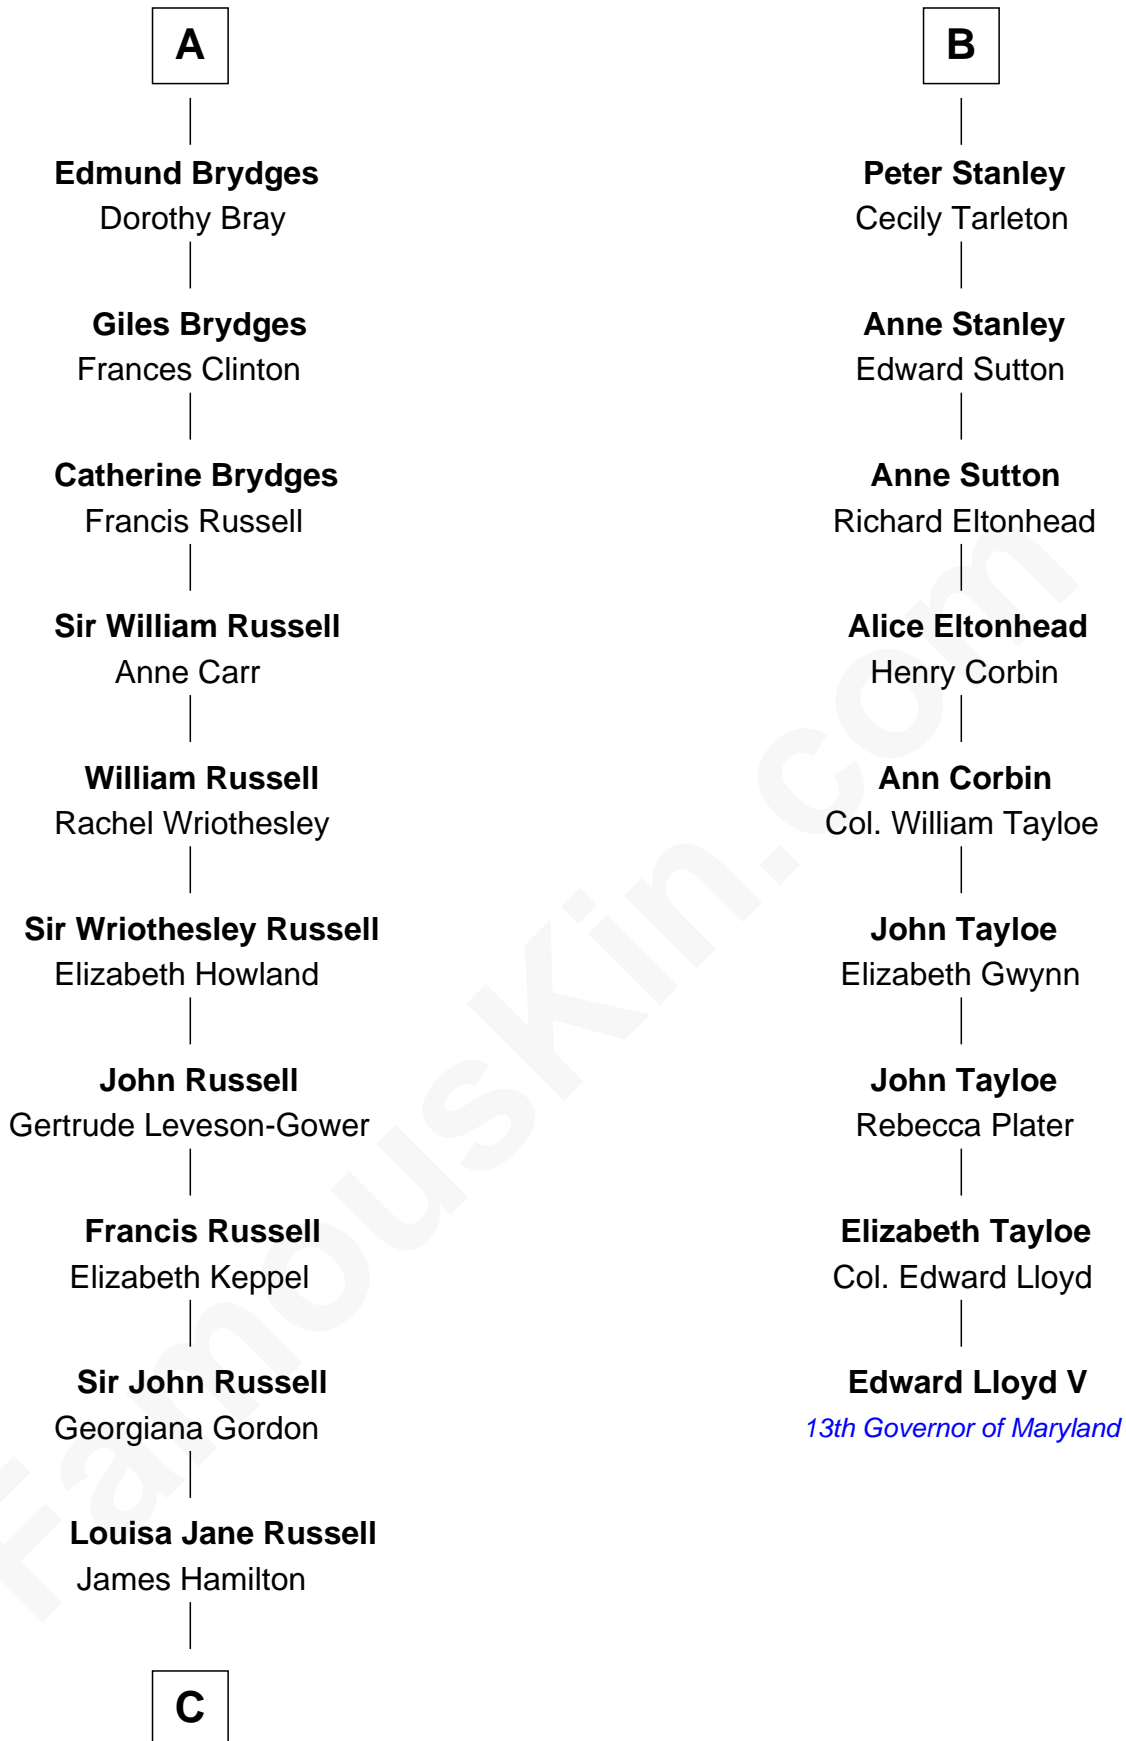

# FamousKin.com Relationship Chart of

**Sarah Ferguson**

*Duchess of York*

15th cousin 6 times removed of

**Edward Lloyd V**

*13th Governor of Maryland*

**Sir Robert de Holland**

Maude la Zouche

**C**

—  
**Louisa Jane Hamilton**

William Henry Walter Montagu-Douglas-Scott

—  
**Herbert Andrew Montagu-Douglas-Scott**

Marie Josephine Edwards

—  
**Marian Louisa Montagu-Douglas-Scott**

Andrew Henry Ferguson

—  
**Ronald Ivor Ferguson**

Susan Mary Wright

—  
**Sarah Ferguson**

*Duchess of York*