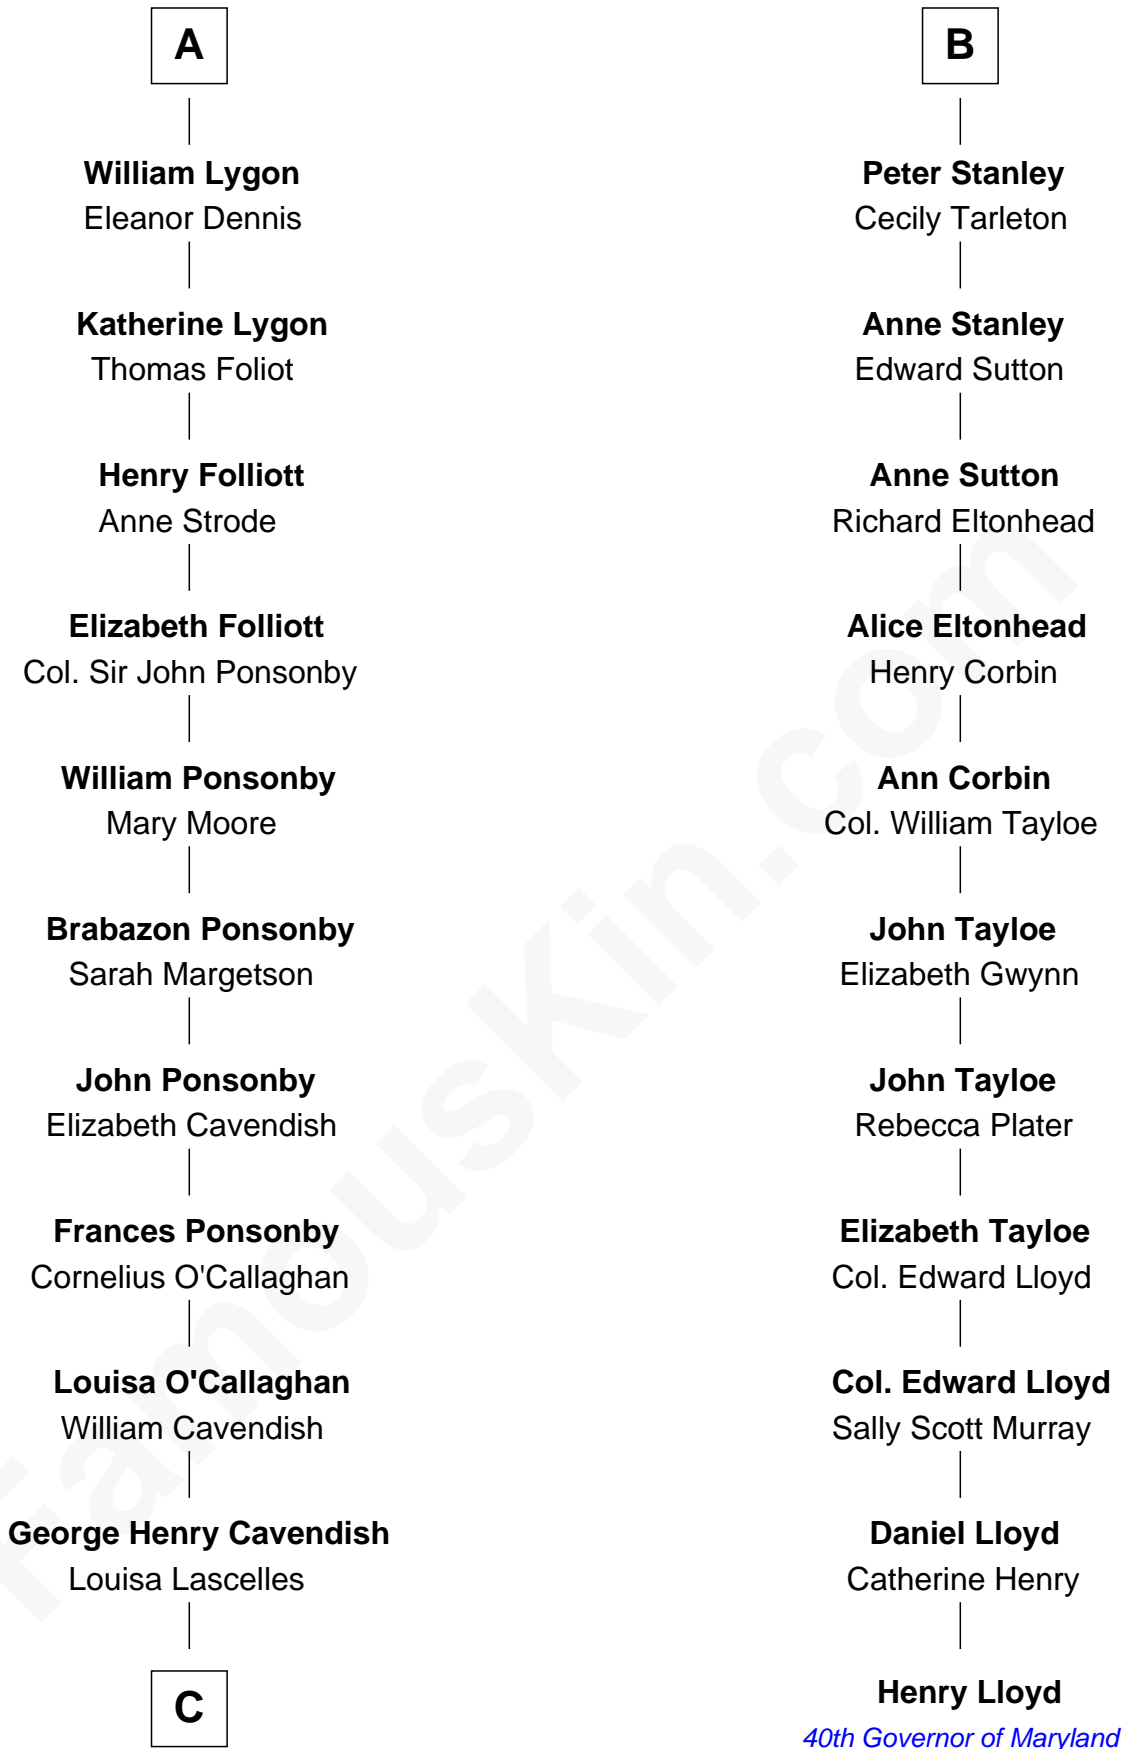

FamousKin.com Relationship Chart of

Sarah Ferguson

Duchess of York

17th cousin 4 times removed of

Henry Lloyd

40th Governor of Maryland

Katherine de Hastang

Ralph de Stafford

C

—
Susan Henrietta Cavendish

Henry Robert Brand

—
Margaret Brand

Algernon Francis Holford Ferguson

—
Andrew Henry Ferguson

Marian Louisa Montagu-Douglas-Scott

—
Ronald Ivor Ferguson

Susan Mary Wright

—
Sarah Ferguson

Duchess of York