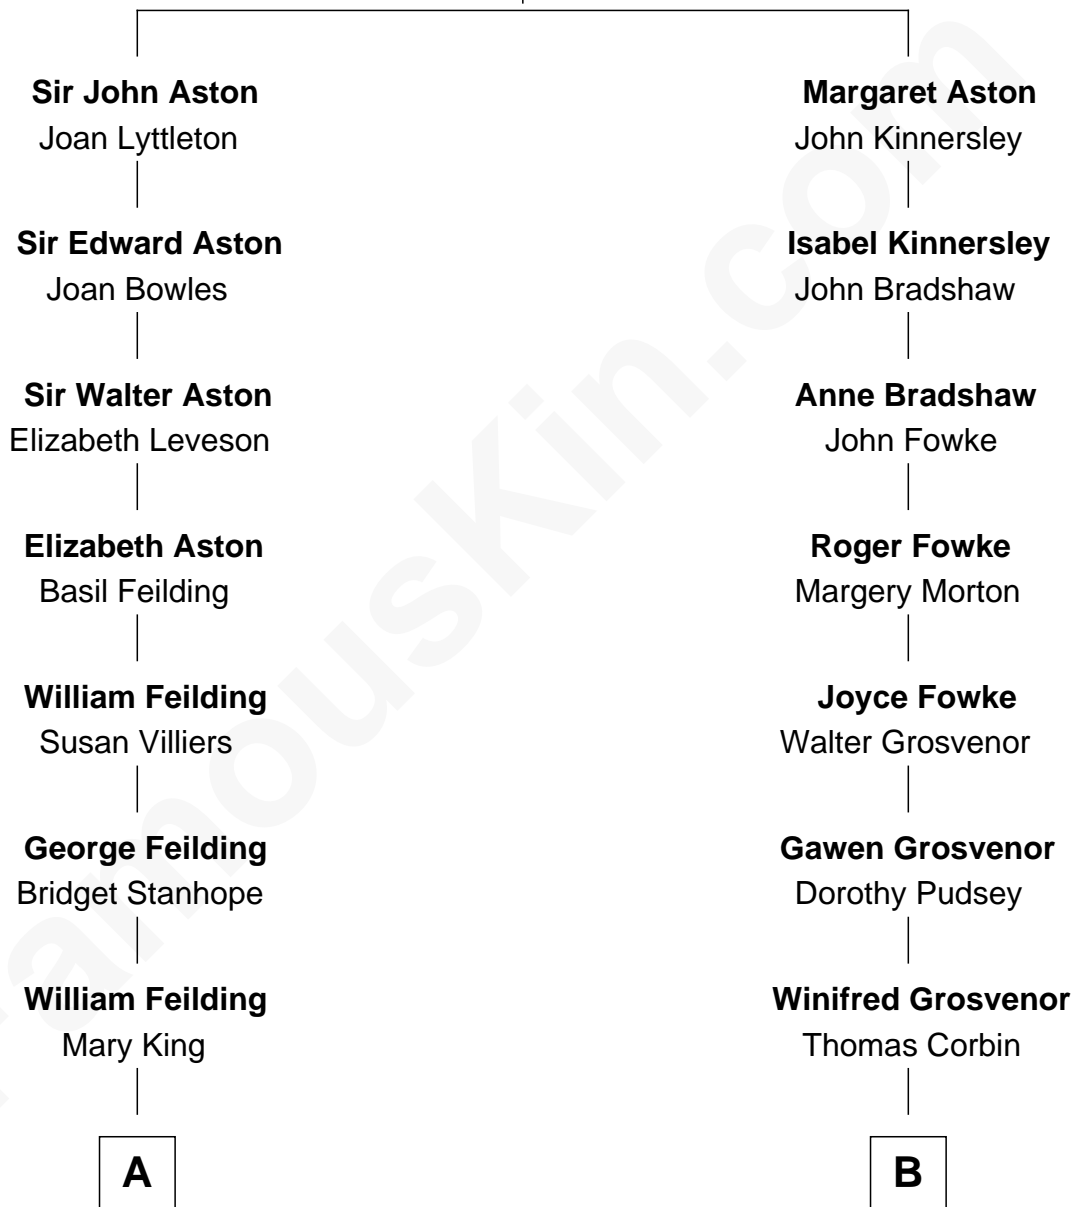

FamousKin.com Relationship Chart of

Sarah Ferguson

Duchess of York

14th cousin 3 times removed of

Henry Lloyd

40th Governor of Maryland

John Aston
Elizabeth Delves

A

Mary Feilding
Evelyn Pierrepont

Evelyn Pierrepont
John Leveson-Gower

Gertrude Leveson-Gower
John Russell

Francis Russell
Elizabeth Keppel

Sir John Russell
Georgiana Gordon

Louisa Jane Russell
James Hamilton