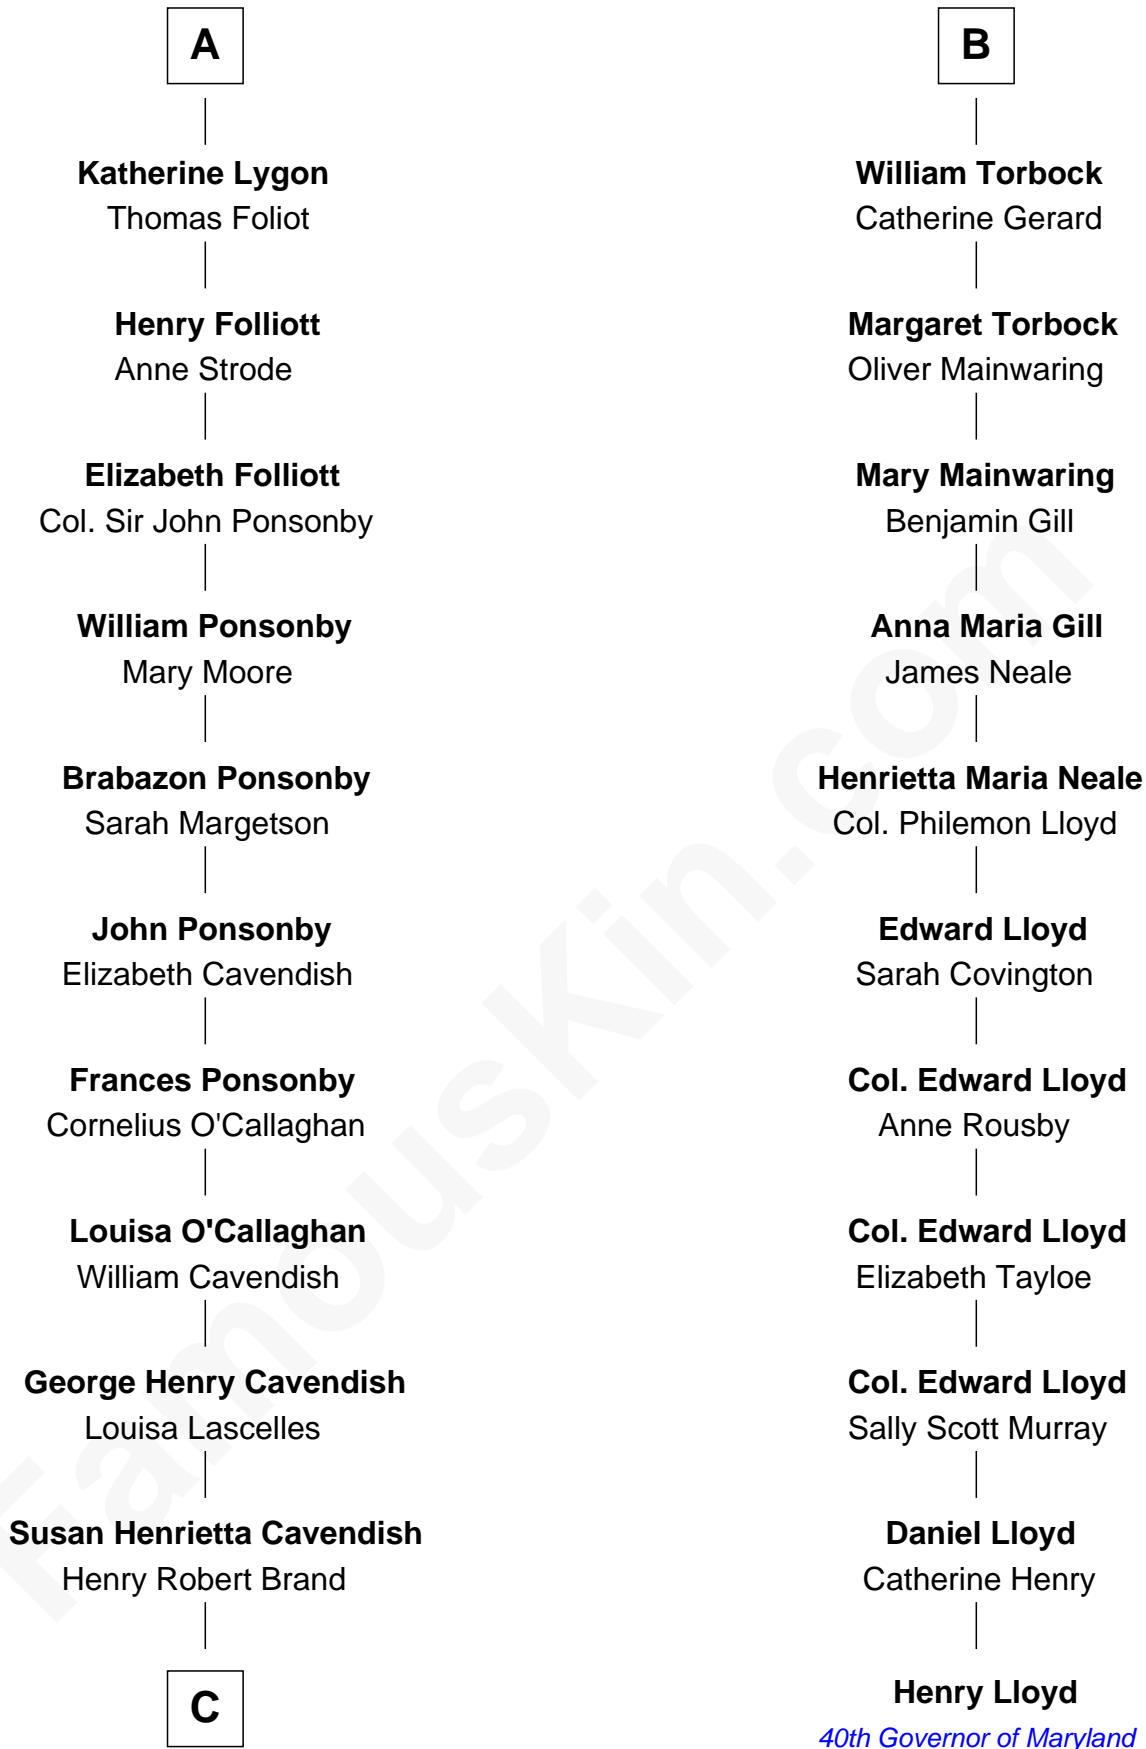

# FamousKin.com Relationship Chart of

**Sarah Ferguson**

*Duchess of York*

17th cousin 3 times removed of

**Henry Lloyd**

*40th Governor of Maryland*

**Henry Plantagenet**

Maud de Chaworth

Richard Fitzalan

**Sir Richard Fitzalan**

Elizabeth de Bohun

**Elizabeth Fitzalan**

Sir Robert Goushill

**Joan Goushill**

Sir Thomas Stanley

**Sir John Stanley**

Elizabeth Weever

**Margery Stanley**

Sir William Torbock

**Thomas Torbock**

Elizabeth Moore

**B**

**C**

—  
**Margaret Brand**

Algernon Francis Holford Ferguson

—  
**Andrew Henry Ferguson**

Marian Louisa Montagu-Douglas-Scott

—  
**Ronald Ivor Ferguson**

Susan Mary Wright

—  
**Sarah Ferguson**

*Duchess of York*

FamousKin.com