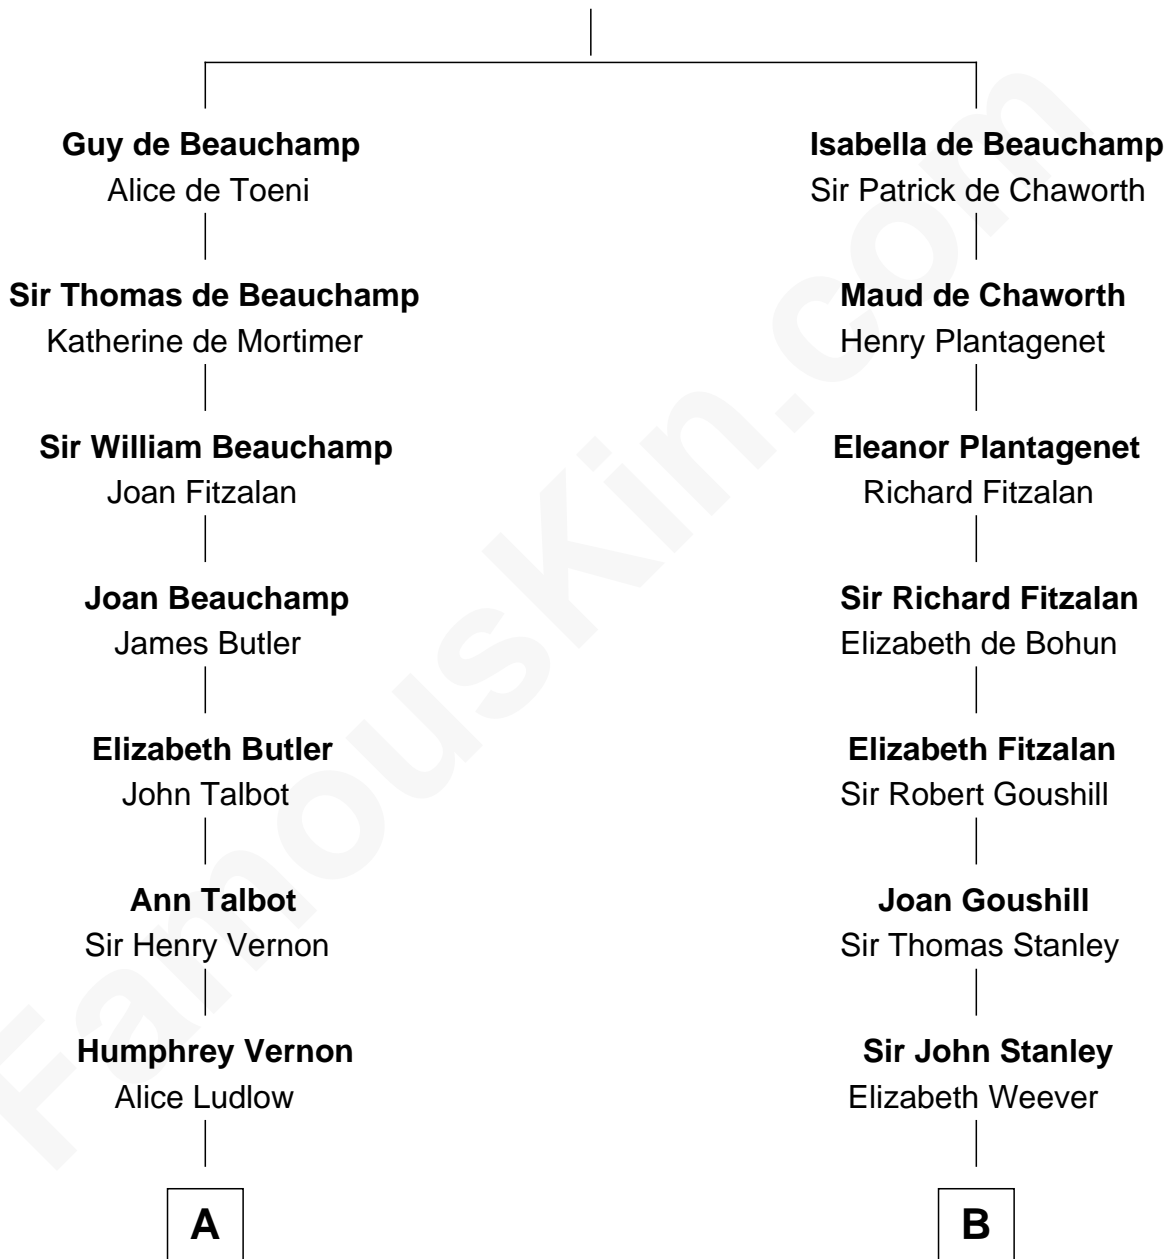

# FamousKin.com Relationship Chart of

**Sarah Ferguson**

*Duchess of York*

19th cousin 2 times removed of

**Henry Lloyd**

*40th Governor of Maryland*

**William de Beauchamp**

Maud FitzJohn

**C**

**Louisa Jane Hamilton**

William Henry Walter Montagu-Douglas-Scott

**Herbert Andrew Montagu-Douglas-Scott**

Marie Josephine Edwards

**Marian Louisa Montagu-Douglas-Scott**

Andrew Henry Ferguson

**Ronald Ivor Ferguson**

Susan Mary Wright

**Sarah Ferguson**

*Duchess of York*

**D**

**Col. Edward Lloyd**

Sally Scott Murray

**Daniel Lloyd**

Catherine Henry

**Henry Lloyd**

*40th Governor of Maryland*