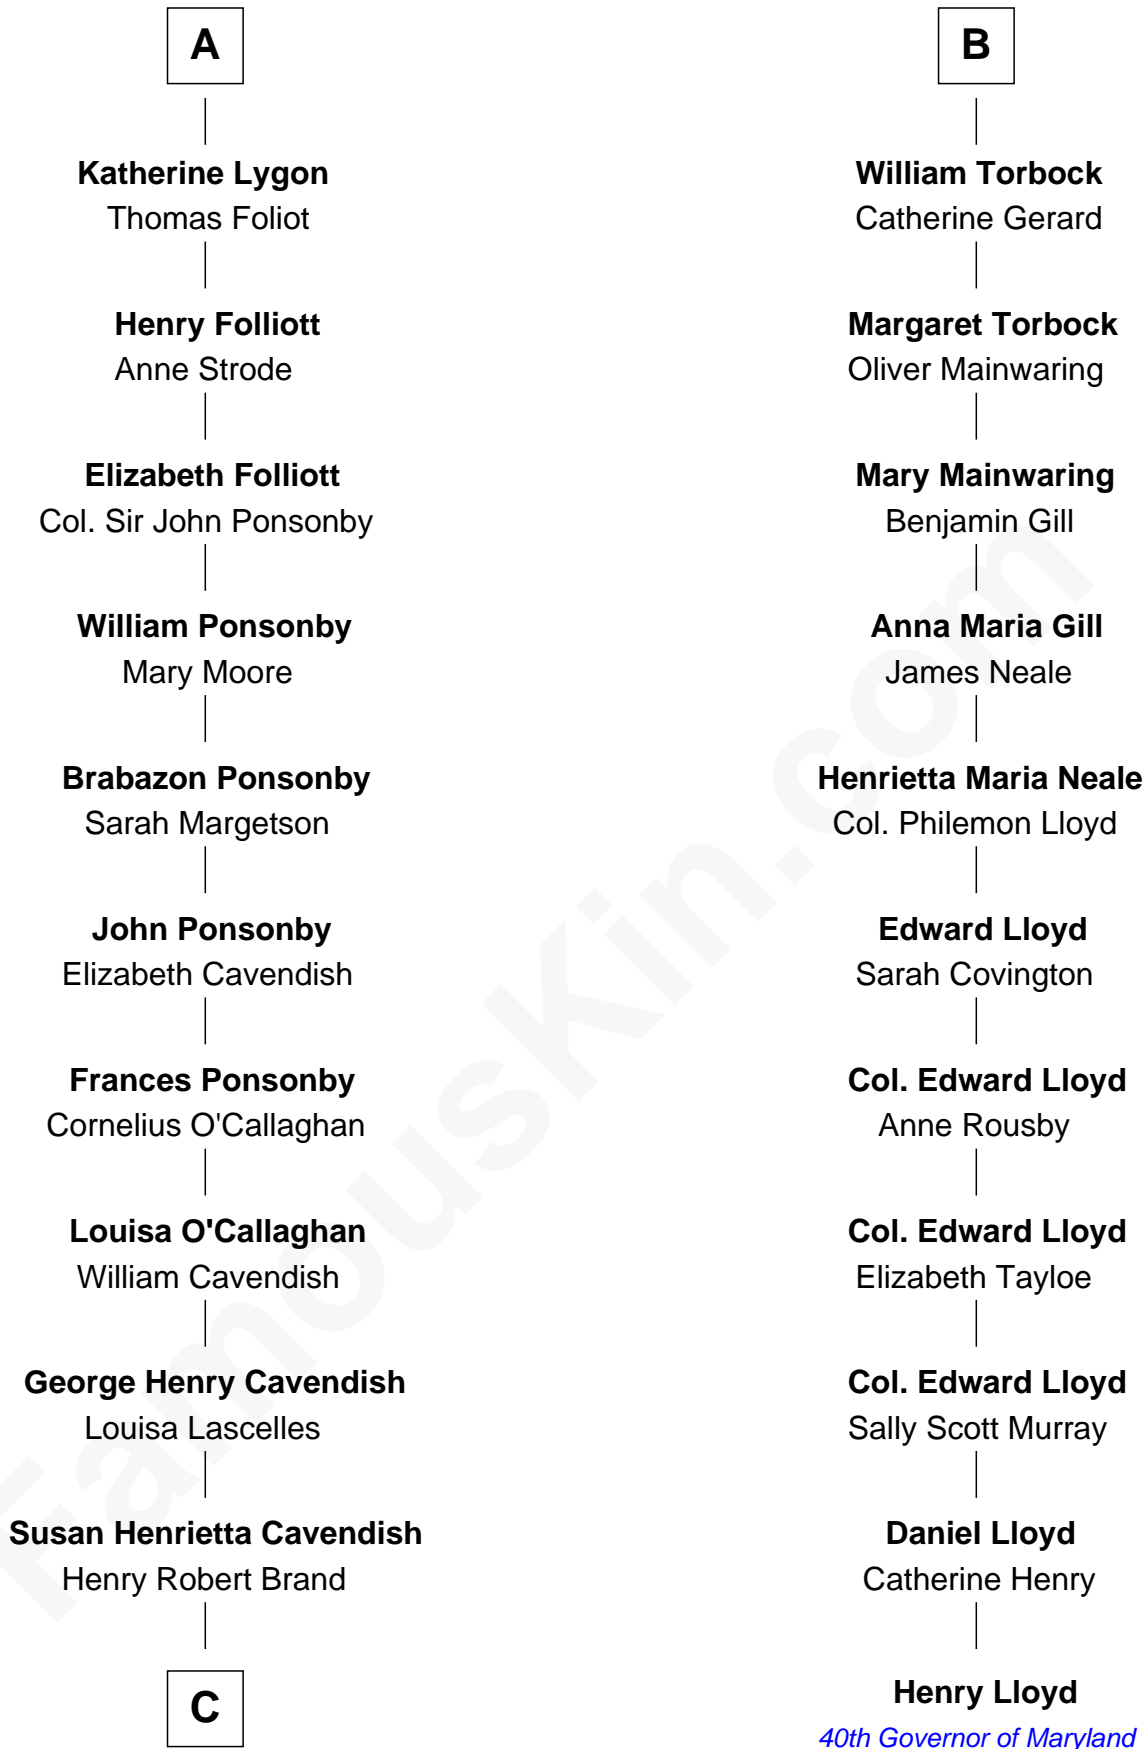

FamousKin.com Relationship Chart of

Sarah Ferguson

Duchess of York

17th cousin 3 times removed of

Henry Lloyd

40th Governor of Maryland

Bartholomew de Badlesmere

Margaret de Clare

C

—
Margaret Brand

Algernon Francis Holford Ferguson

—
Andrew Henry Ferguson

Marian Louisa Montagu-Douglas-Scott

—
Ronald Ivor Ferguson

Susan Mary Wright

—
Sarah Ferguson

Duchess of York

FamousKin.com