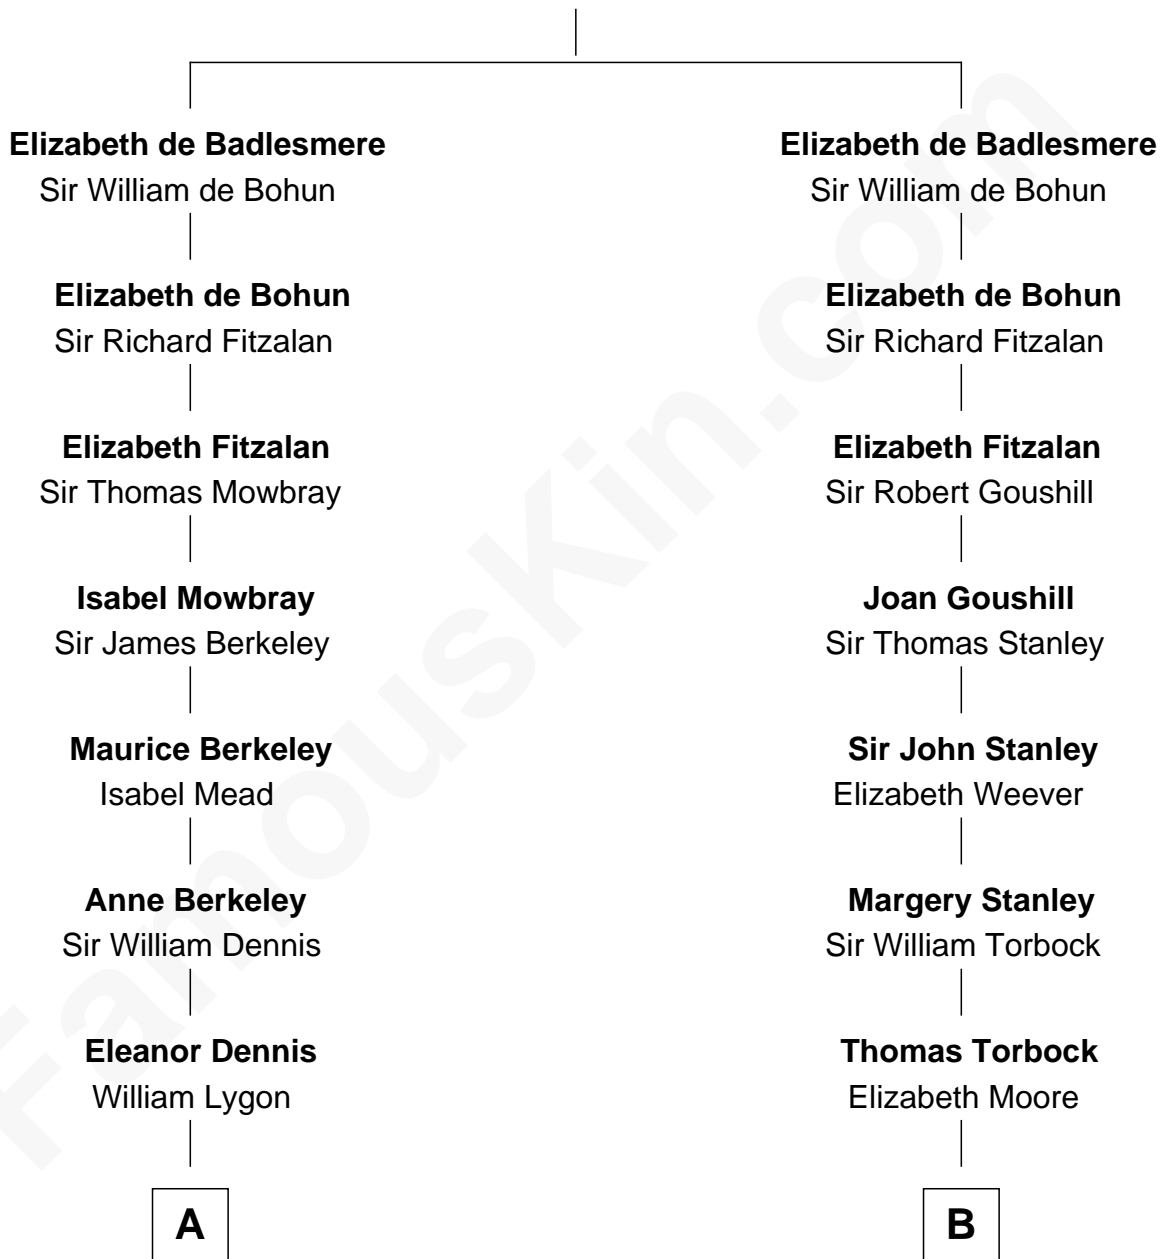

FamousKin.com Relationship Chart of

Sarah Ferguson

Duchess of York

17th cousin 3 times removed of

Henry Lloyd

40th Governor of Maryland

Bartholomew de Badlesmere

Margaret de Clare

C

—
Margaret Brand

Algernon Francis Holford Ferguson

—
Andrew Henry Ferguson

Marian Louisa Montagu-Douglas-Scott

—
Ronald Ivor Ferguson

Susan Mary Wright

—
Sarah Ferguson

Duchess of York

FamousKin.com