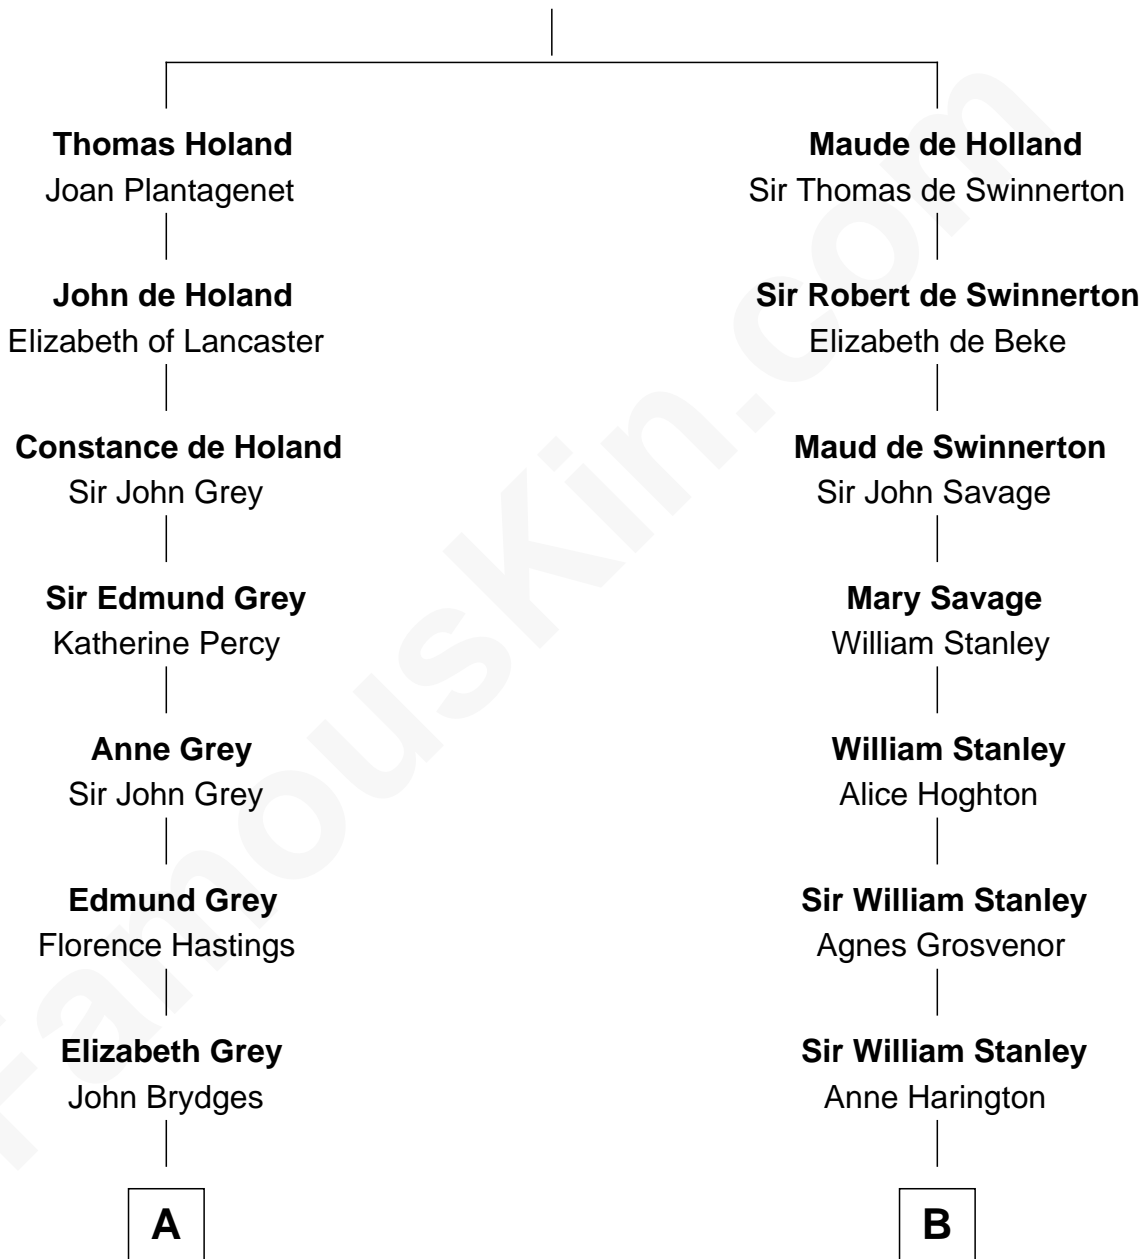

FamousKin.com Relationship Chart of

Sarah Ferguson

Duchess of York

17th cousin 4 times removed of

Henry Lloyd

40th Governor of Maryland

Sir Robert de Holland

Maude la Zouche

C

—
Louisa Jane Hamilton

William Henry Walter Montagu-Douglas-Scott

—
Herbert Andrew Montagu-Douglas-Scott

Marie Josephine Edwards

—
Marian Louisa Montagu-Douglas-Scott

Andrew Henry Ferguson

—
Ronald Ivor Ferguson

Susan Mary Wright

—
Sarah Ferguson

Duchess of York