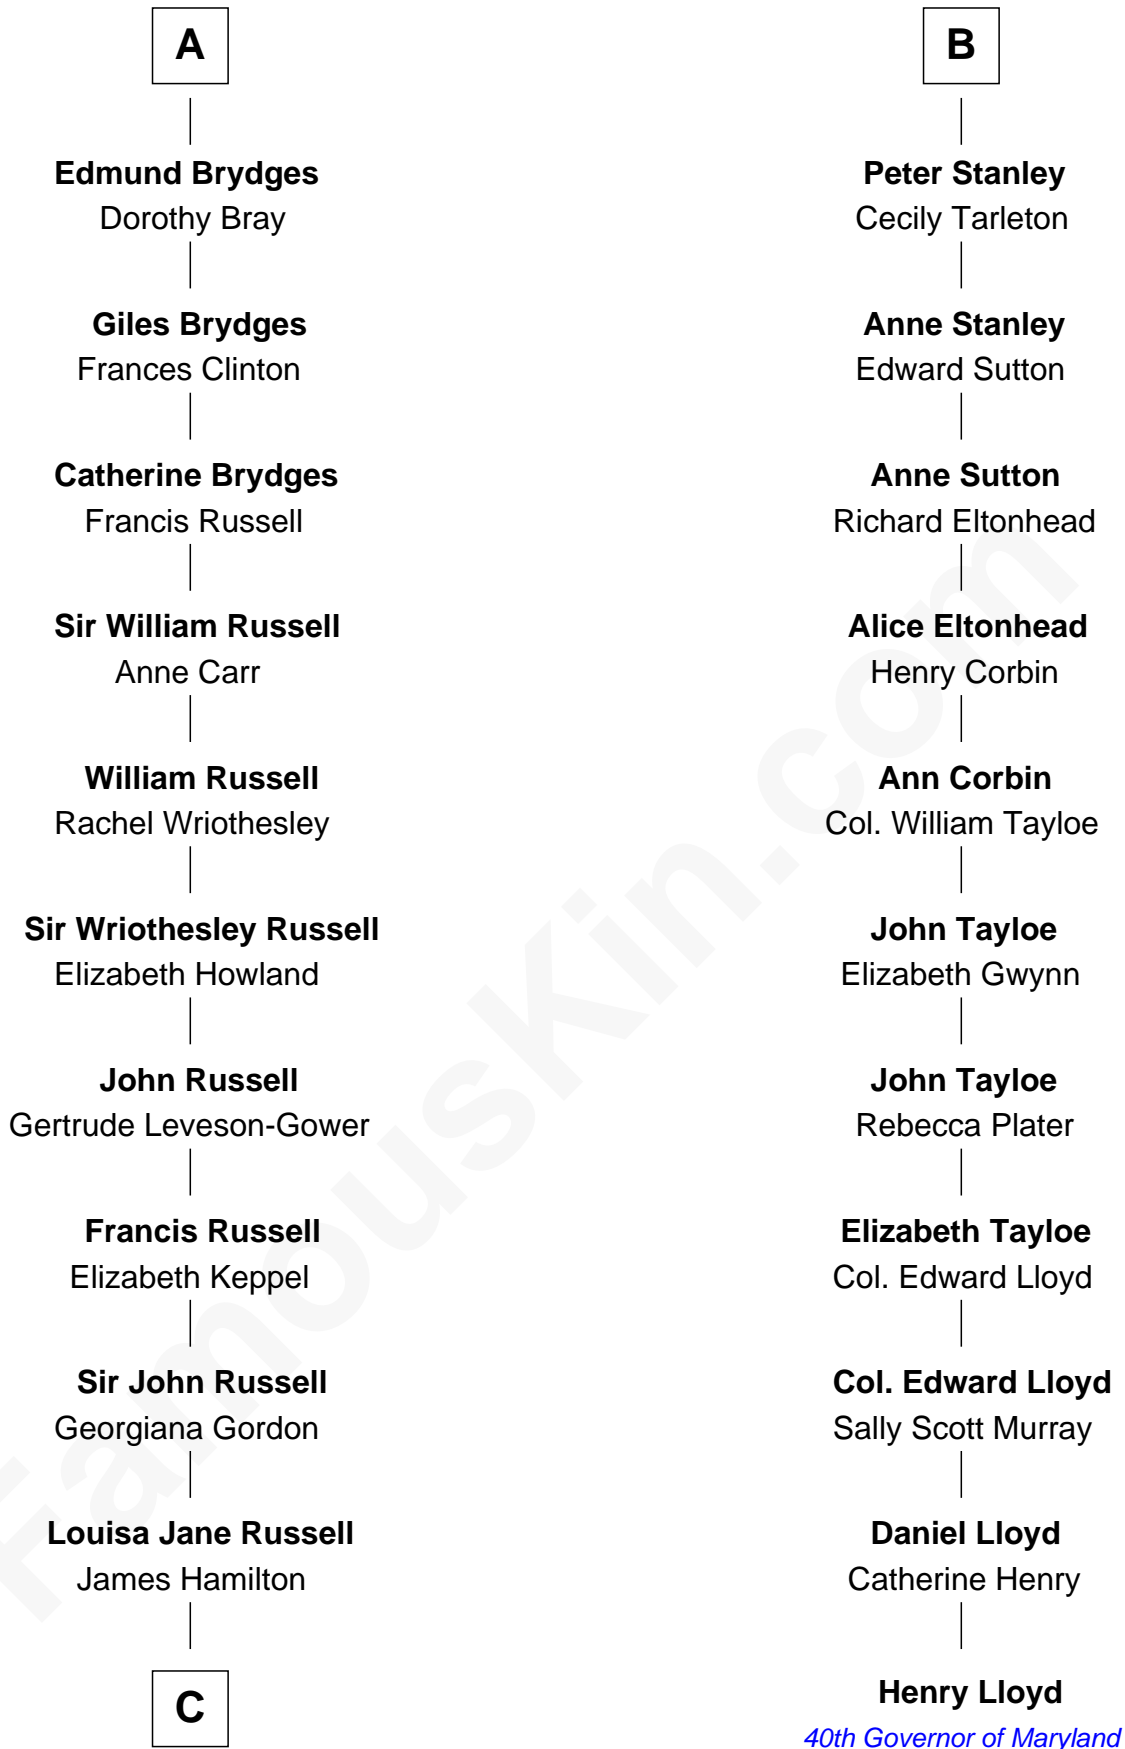

FamousKin.com Relationship Chart of

Sarah Ferguson

Duchess of York

17th cousin 4 times removed of

Henry Lloyd

40th Governor of Maryland

Sir Robert de Holland

Maude la Zouche

C

—
Louisa Jane Hamilton

William Henry Walter Montagu-Douglas-Scott

—
Herbert Andrew Montagu-Douglas-Scott

Marie Josephine Edwards

—
Marian Louisa Montagu-Douglas-Scott

Andrew Henry Ferguson

—
Ronald Ivor Ferguson

Susan Mary Wright

—
Sarah Ferguson

Duchess of York