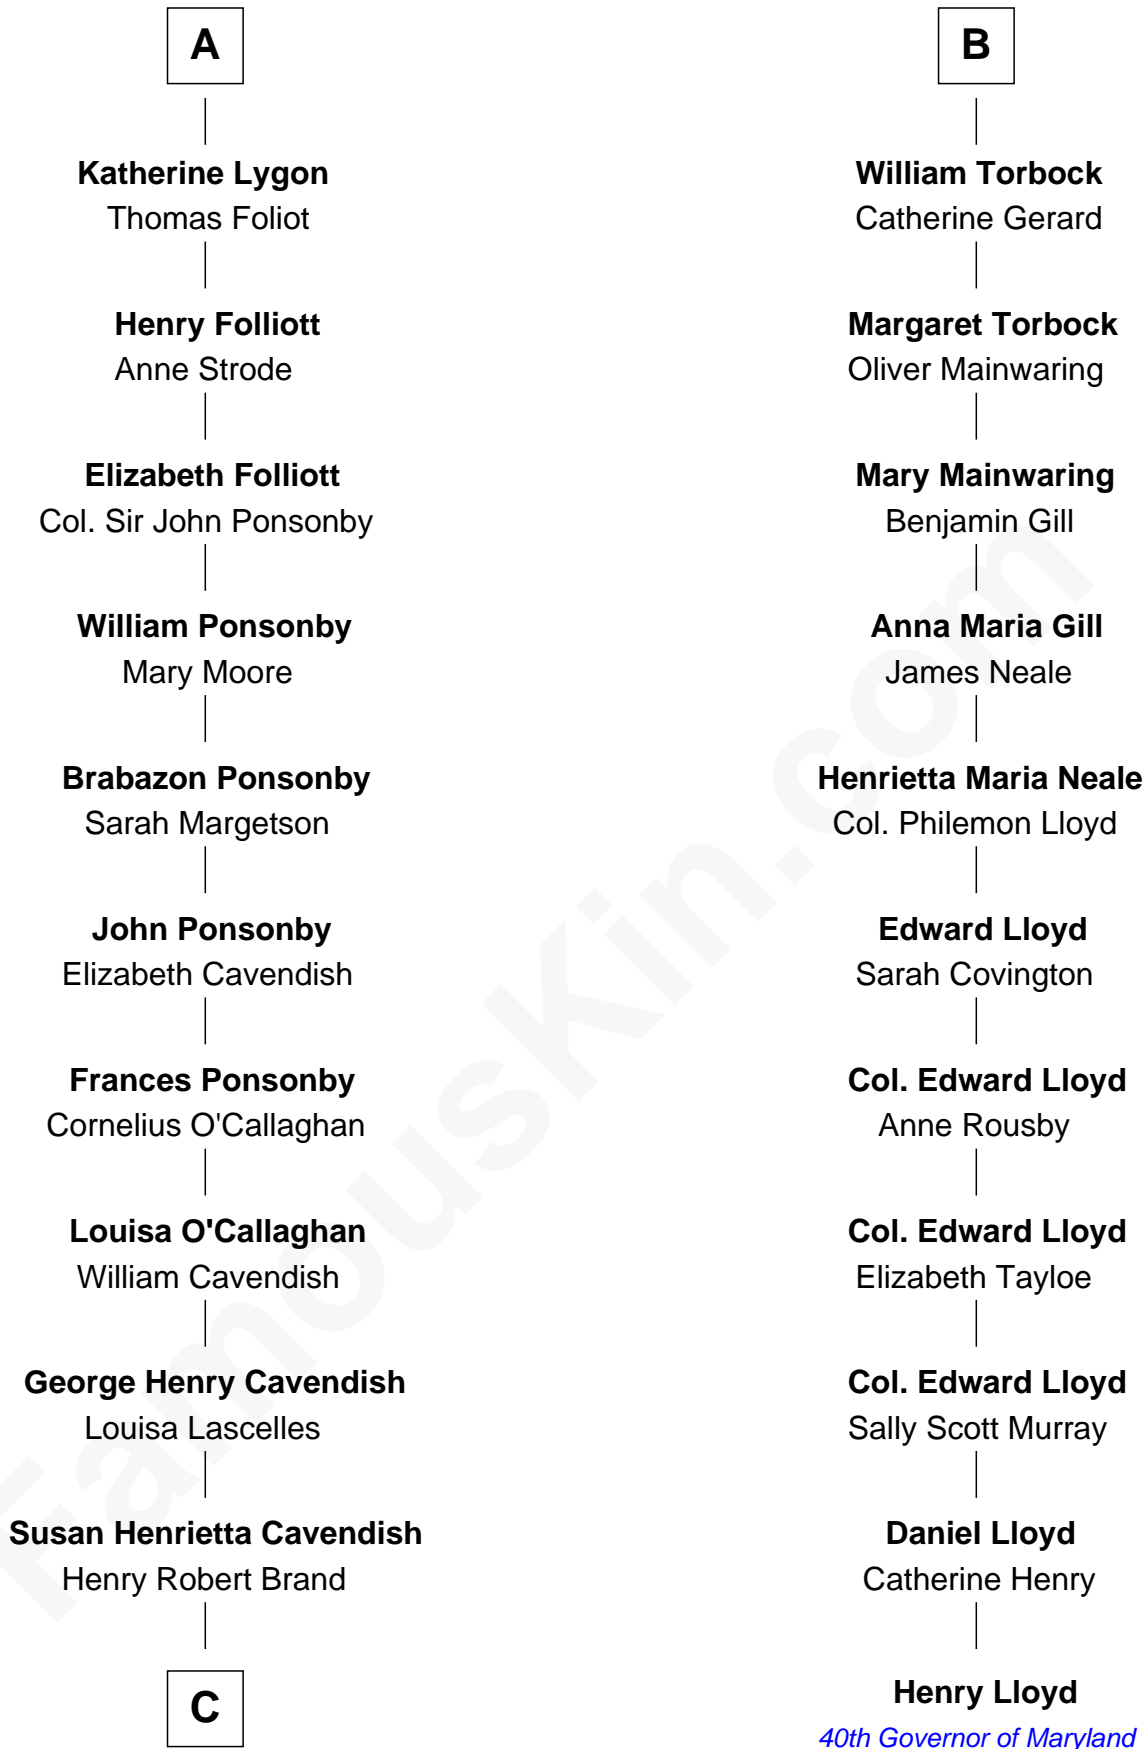

FamousKin.com Relationship Chart of

Sarah Ferguson

Duchess of York

17th cousin 3 times removed of

Henry Lloyd

40th Governor of Maryland

Humphrey de Bohun

Elizabeth Plantagenet

Sir William de Bohun
Elizabeth de Badlesmere

Elizabeth de Bohun
Sir Richard Fitzalan

Elizabeth Fitzalan
Sir Thomas Mowbray

Isabel Mowbray
Sir James Berkeley

Maurice Berkeley
Isabel Mead

Anne Berkeley
Sir William Dennis

Eleanor Dennis
William Lygon

A

Sir William de Bohun
Elizabeth de Badlesmere

Elizabeth de Bohun
Sir Richard Fitzalan

Elizabeth Fitzalan
Sir Robert Goushill

Joan Goushill
Sir Thomas Stanley

Sir John Stanley
Elizabeth Weever

Margery Stanley
Sir William Torbock

Thomas Torbock
Elizabeth Moore

B

C

—
Margaret Brand

Algernon Francis Holford Ferguson

—
Andrew Henry Ferguson

Marian Louisa Montagu-Douglas-Scott