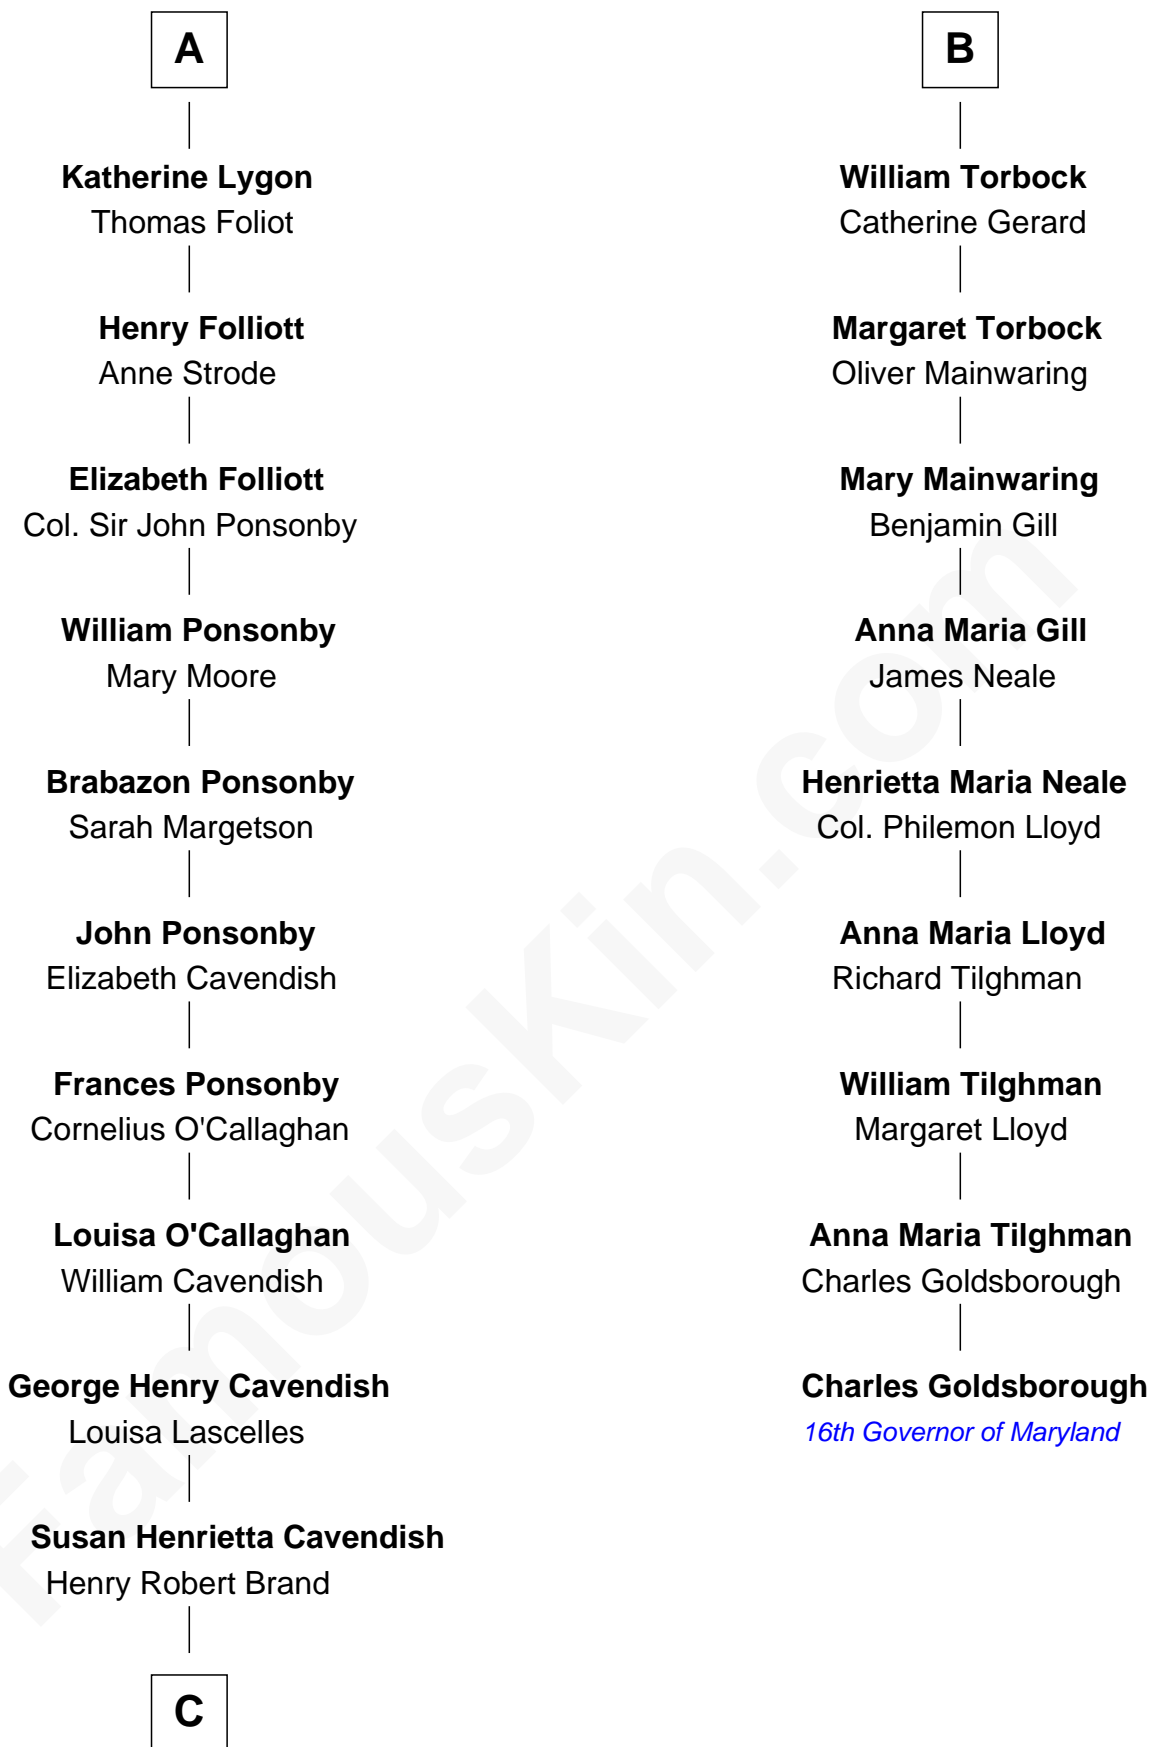

FamousKin.com Relationship Chart of

Sarah Ferguson

Duchess of York

15th cousin 5 times removed of

Charles Goldsborough

16th Governor of Maryland

Edmund Fitzalan

Alice de Warenne

Richard Fitzalan
Eleanor Plantagenet

Sir Richard Fitzalan
Elizabeth de Bohun

Elizabeth Fitzalan
Sir Thomas Mowbray

Isabel Mowbray
Sir James Berkeley

Maurice Berkeley
Isabel Mead

Anne Berkeley
Sir William Dennis

Eleanor Dennis
William Lygon

A

Richard Fitzalan
Eleanor Plantagenet

Sir Richard Fitzalan
Elizabeth de Bohun

Elizabeth Fitzalan
Sir Robert Goushill

Joan Goushill
Sir Thomas Stanley

Sir John Stanley
Elizabeth Weever

Margery Stanley
Sir William Torbock

Thomas Torbock
Elizabeth Moore

B

C

Margaret Brand

Algernon Francis Holford Ferguson

Andrew Henry Ferguson

Marian Louisa Montagu-Douglas-Scott