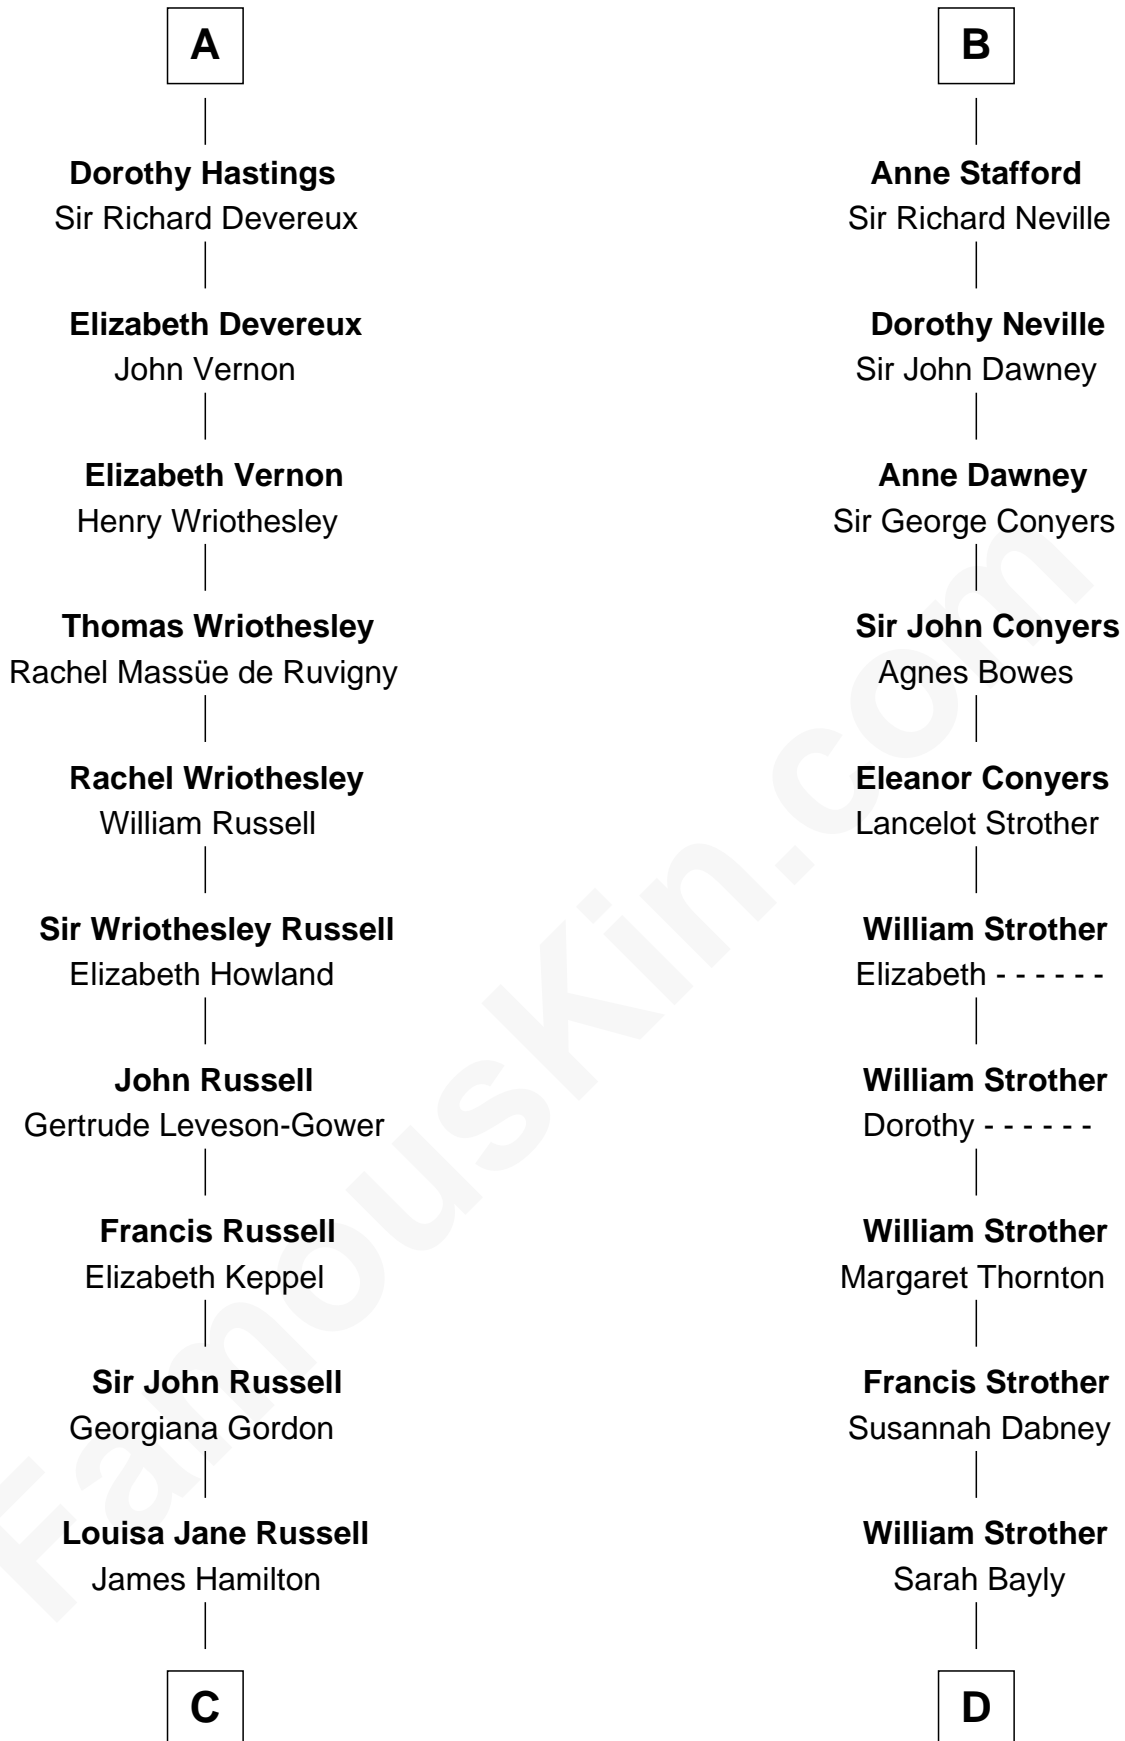

Sir John de St. Philibert

**Maud de St. Philibert**

Sir Warin Trussell

**Maud Trussell**

Sir John de Hastang

**Maud de Hastang**

Ralph Stafford

**Sir Humphrey Stafford**

Elizabeth Burdet

**Sir Humphrey Stafford**

Eleanor Aylesbury

**Humphrey Stafford**

Katherine Fray

**B**

**C**

**Louisa Jane Hamilton**

William Henry Walter Montagu-Douglas-Scott

**Herbert Andrew Montagu-Douglas-Scott**

Marie Josephine Edwards

**Marian Louisa Montagu-Douglas-Scott**

Andrew Henry Ferguson

**Ronald Ivor Ferguson**

Susan Mary Wright

**Sarah Ferguson**

*Duchess of York*

**D**

**Sarah Dabney Strother**

Col. Richard Taylor

**Zachary Taylor**

*12th U.S. President*

FamousKin.com